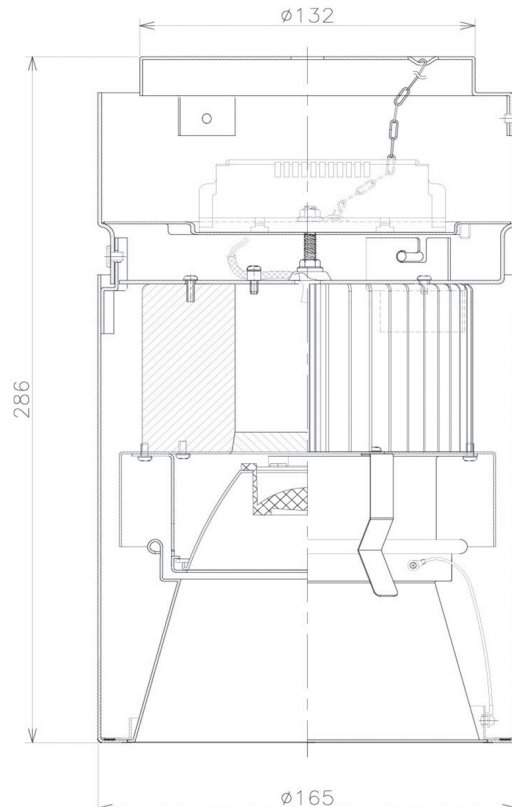

Item no. CD011-3630WW8540D

Series Name: Ceiling Light (Deep Cone)

White Reflector

Installation	Direct mount
Type	
Fixture wattage	36W
Beam angle	30 deg
Color Temp.	4000K
CRI	Ra>85
Luminous	2846 lm
Body	Die-cast aluminum alloy
Body finish	White
Trim finish	White
Reflector finish	White
IP Rate	IP20
Light source	COB module
Input Voltage	AC220~240V
Dimming Type	Non-Dimmable
Certificate	CE, CCC
Cut Hole	N/A

Weight	
42.8W	2.6kg
36.0W	2.4kg
28.5W	2.4kg