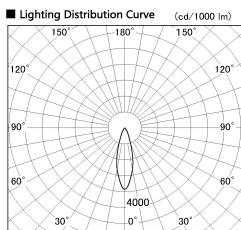

Item no. CD011-3630WW8540D

Series Name: Ceiling Light (Deep Cone)

White Reflector

Installation	Direct mount
Type	
Fixture wattage	36W
Beam angle	30 deg
Color Temp.	4000K
CRI	Ra>85
Luminous	2846 lm
Body	Die-cast aluminum alloy
Body finish	White
Trim finish	White
Reflector finish	White
IP Rate	IP20
Light source	COB module
Input Voltage	AC220~240V
Dimming Type	Non-Dimmable
Certificate	CE, CCC
Cut Hole	N/A

Weight	
42.8W	2.6kg
36.0W	2.4kg
28.5W	2.4kg