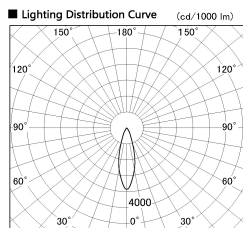

Item no. CD011-3630WW8540D

Series Name: Ceiling Light (Deep Cone)

White Reflector

Installation	Direct mount
Type	Ceiling Light (Deep Cone)
Fixture wattage	36W
Beam angle	30 deg
Color Temp.	4000K
CRI	Ra>85
Luminous	2846 lm
Body	Die-cast aluminum alloy
Body finish	White
Trim finish	White
Reflector finish	White
IP Rate	IP20
Light source	COB module
Input Voltage	AC220~240V
Dimming Type	Non-Dimmable
Certificate	CE, CCC
Cut Hole	N/A

Weight	
42.8W	2.6kg
36.0W	2.4kg
28.5W	2.4kg