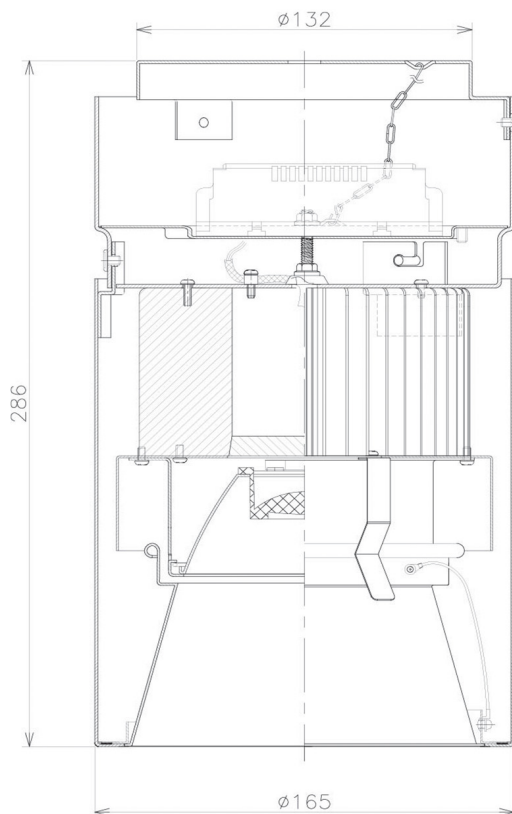

Item no. CD011-3630WW8540D

Series Name: Ceiling Light (Deep Cone)

White Reflector

Installation	Direct mount
Type	Ceiling Light (Deep Cone)
Fixture wattage	36W
Beam angle	30 deg
Color Temp.	4000K
CRI	Ra>85
Luminous	2846 lm
Body	Die-cast aluminum alloy
Body finish	White
Trim finish	White
Reflector finish	White
IP Rate	IP20
Light source	COB module
Input Voltage	AC220~240V
Dimming Type	Non-Dimmable
Certificate	CE, CCC
Cut Hole	N/A

Weight	
42.8W	2.6kg
36.0W	2.4kg
28.5W	2.4kg