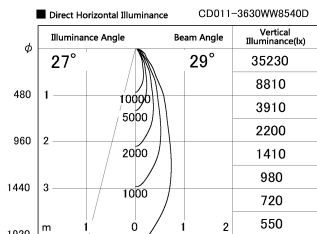

Item no. CD011-3630WW8540D

Series Name: Ceiling Light (Deep Cone)

White Reflector

Installation	Direct mount
Type	Ceiling Light (Deep Cone)
Fixture wattage	36W
Beam angle	30 deg
Color Temp.	4000K
CRI	Ra>85
Luminous	2846 lm
Body	Die-cast aluminum alloy
Body finish	White
Trim finish	White
Reflector finish	White
IP Rate	IP20
Light source	COB module
Input Voltage	AC220~240V
Dimming Type	Non-Dimmable
Certificate	CE, CCC
Cut Hole	N/A

Weight	
42.8W	2.6kg
36.0W	2.4kg
28.5W	2.4kg