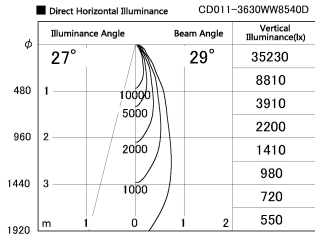

Item no. CD011-3630WW8540D

Series Name: Ceiling Light (Deep Cone)

White Reflector

Installation	Direct mount
Type	
Fixture wattage	36W
Beam angle	30 deg
Color Temp.	4000K
CRI	Ra>85
Luminous	2846 lm
Body	Die-cast aluminum alloy
Body finish	White
Trim finish	White
Reflector finish	White
IP Rate	IP20
Light source	COB module
Input Voltage	AC220~240V
Dimming Type	Non-Dimmable
Certificate	CE, CCC
Cut Hole	N/A

Weight	
42.8W	2.6kg
36.0W	2.4kg
28.5W	2.4kg