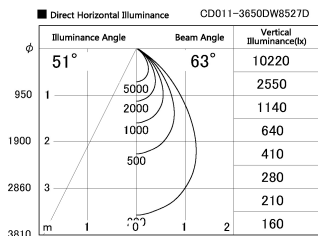

Item no. CD011-3650DW8527D

Series Name: Ceiling Light (Deep Cone)

Dark Mirror Reflector

Installation	Direct mount
Type	
Fixture wattage	36W
Beam angle	65 deg
Color Temp.	2700K
CRI	Ra>85
Luminous	2624 lm
Body	Die-cast aluminum alloy
Body finish	White
Trim finish	White
Reflector finish	Dark Mirror
IP Rate	IP20
Light source	COB module
Input Voltage	AC220~240V
Dimming Type	Non-Dimmable
Certificate	CE, CCC
Cut Hole	N/A

Weight	
42.8W	2.6kg
36.0W	2.4kg
28.5W	2.4kg