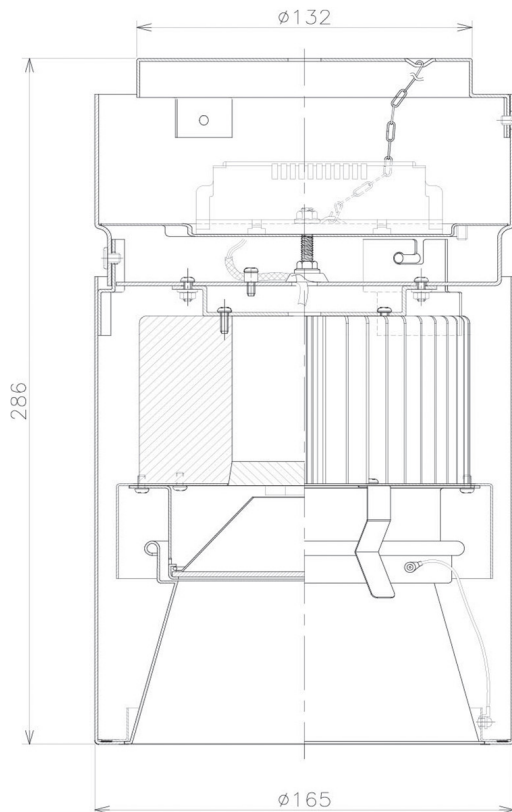

Item no. CD011-3650DW8527D

Series Name: Ceiling Light (Deep Cone)

Dark Mirror Reflector

Installation	Direct mount
Type	
Fixture wattage	36W
Beam angle	65 deg
Color Temp.	2700K
CRI	Ra>85
Luminous	2624 lm
Body	Die-cast aluminum alloy
Body finish	White
Trim finish	White
Reflector finish	Dark Mirror
IP Rate	IP20
Light source	COB module
Input Voltage	AC220~240V
Dimming Type	Non-Dimmable
Certificate	CE, CCC
Cut Hole	N/A

Weight	
42.8W	2.6kg
36.0W	2.4kg
28.5W	2.4kg