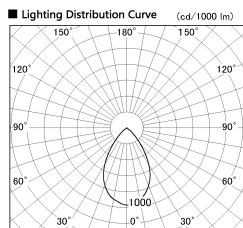

Item no. CD011-3650DW8527D

Series Name: Ceiling Light (Deep Cone)

Dark Mirror Reflector

Installation	Direct mount
Type	
Fixture wattage	36W
Beam angle	65 deg
Color Temp.	2700K
CRI	Ra>85
Luminous	2624 lm
Body	Die-cast aluminum alloy
Body finish	White
Trim finish	White
Reflector finish	Dark Mirror
IP Rate	IP20
Light source	COB module
Input Voltage	AC220~240V
Dimming Type	Non-Dimmable
Certificate	CE, CCC
Cut Hole	N/A

Weight	
42.8W	2.6kg
36.0W	2.4kg
28.5W	2.4kg