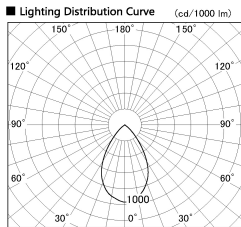

Item no. CD011-3650DW8530D

Series Name: Ceiling Light (Deep Cone)

Dark Mirror Reflector

Installation	Direct mount
Type	
Fixture wattage	36W
Beam angle	65 deg
Color Temp.	3000K
CRI	Ra>85
Luminous	2736 lm
Body	Die-cast aluminum alloy
Body finish	White
Trim finish	White
Reflector finish	Dark Mirror
IP Rate	IP20
Light source	COB module
Input Voltage	AC220~240V
Dimming Type	Non-Dimmable
Certificate	CE, CCC
Cut Hole	N/A

Weight	
42.8W	2.6kg
36.0W	2.4kg
28.5W	2.4kg