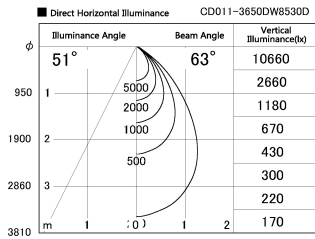

Item no. CD011-3650DW8530D

Series Name: Ceiling Light (Deep Cone)

Dark Mirror Reflector

Installation	Direct mount
Type	Ceiling Light (Deep Cone)
Fixture wattage	36W
Beam angle	65 deg
Color Temp.	3000K
CRI	Ra>85
Luminous	2736 lm
Body	Die-cast aluminum alloy
Body finish	White
Trim finish	White
Reflector finish	Dark Mirror
IP Rate	IP20
Light source	COB module
Input Voltage	AC220~240V
Dimming Type	Non-Dimmable
Certificate	CE, CCC
Cut Hole	N/A

Weight	
42.8W	2.6kg
36.0W	2.4kg
28.5W	2.4kg