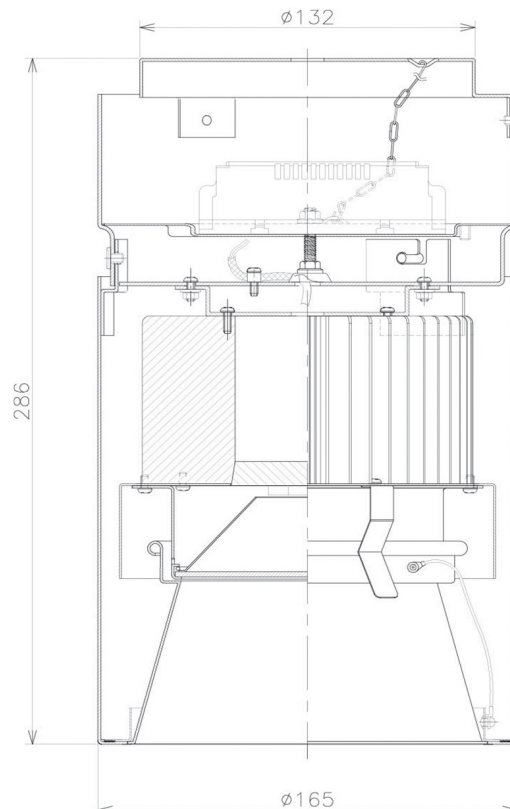

Item no. CD011-3650DW8530D

Series Name: Ceiling Light (Deep Cone)

Dark Mirror Reflector

Installation	Direct mount
Type	Ceiling Light (Deep Cone)
Fixture wattage	36W
Beam angle	65 deg
Color Temp.	3000K
CRI	Ra>85
Luminous	2736 lm
Body	Die-cast aluminum alloy
Body finish	White
Trim finish	White
Reflector finish	Dark Mirror
IP Rate	IP20
Light source	COB module
Input Voltage	AC220~240V
Dimming Type	Non-Dimmable
Certificate	CE, CCC
Cut Hole	N/A

Weight	
42.8W	2.6kg
36.0W	2.4kg
28.5W	2.4kg