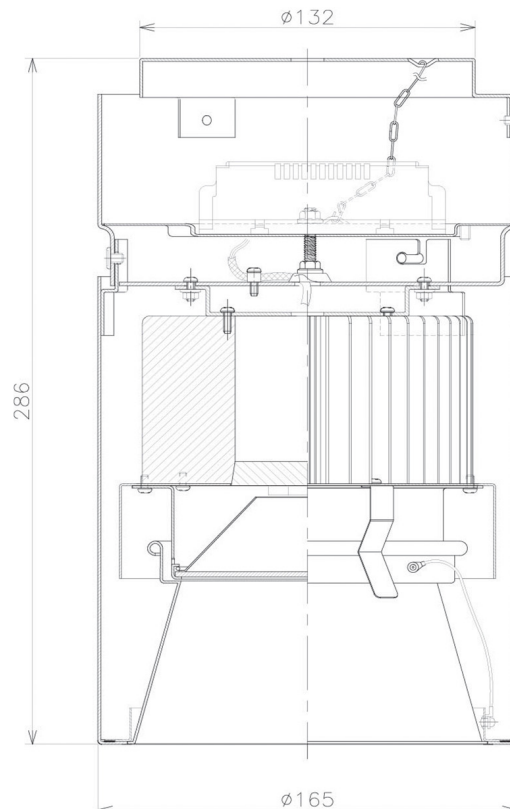

Item no. CD011-3650DW8530D

Series Name: Ceiling Light (Deep Cone)

Dark Mirror Reflector

Installation	Direct mount
Type	
Fixture wattage	36W
Beam angle	65 deg
Color Temp.	3000K
CRI	Ra>85
Luminous	2736 lm
Body	Die-cast aluminum alloy
Body finish	White
Trim finish	White
Reflector finish	Dark Mirror
IP Rate	IP20
Light source	COB module
Input Voltage	AC220~240V
Dimming Type	Non-Dimmable
Certificate	CE, CCC
Cut Hole	N/A

Weight	
42.8W	2.6kg
36.0W	2.4kg
28.5W	2.4kg