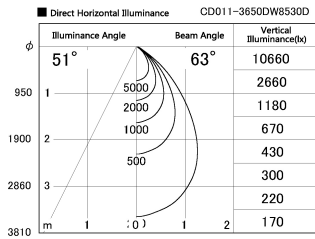

Item no. CD011-3650DW8530D

Series Name: Ceiling Light (Deep Cone)

Dark Mirror Reflector

Installation	Direct mount
Type	
Fixture wattage	36W
Beam angle	65 deg
Color Temp.	3000K
CRI	Ra>85
Luminous	2736 lm
Body	Die-cast aluminum alloy
Body finish	White
Trim finish	White
Reflector finish	Dark Mirror
IP Rate	IP20
Light source	COB module
Input Voltage	AC220~240V
Dimming Type	Non-Dimmable
Certificate	CE, CCC
Cut Hole	N/A

Weight	
42.8W	2.6kg
36.0W	2.4kg
28.5W	2.4kg