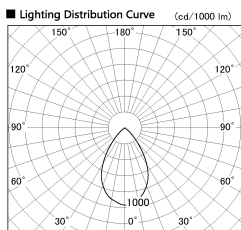

Item no. CD011-3650DW8530D

Series Name: Ceiling Light (Deep Cone)

Dark Mirror Reflector

Installation	Direct mount
Type	Ceiling Light (Deep Cone)
Fixture wattage	36W
Beam angle	65 deg
Color Temp.	3000K
CRI	Ra>85
Luminous	2736 lm
Body	Die-cast aluminum alloy
Body finish	White
Trim finish	White
Reflector finish	Dark Mirror
IP Rate	IP20
Light source	COB module
Input Voltage	AC220~240V
Dimming Type	Non-Dimmable
Certificate	CE, CCC
Cut Hole	N/A

Weight	
42.8W	2.6kg
36.0W	2.4kg
28.5W	2.4kg