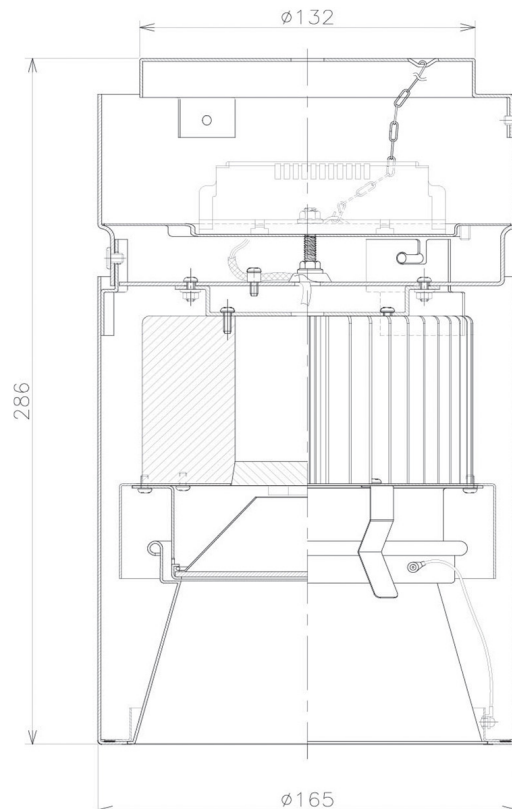

Item no. CD011-3650DW8535D

Series Name: Ceiling Light (Deep Cone)

Dark Mirror Reflector

Installation	Direct mount
Type	
Fixture wattage	36W
Beam angle	65 deg
Color Temp.	3500K
CRI	Ra>85
Luminous	2780 lm
Body	Die-cast aluminum alloy
Body finish	White
Trim finish	White
Reflector finish	Dark Mirror
IP Rate	IP20
Light source	COB module
Input Voltage	AC220~240V
Dimming Type	Non-Dimmable
Certificate	CE, CCC
Cut Hole	N/A

Weight	
42.8W	2.6kg
36.0W	2.4kg
28.5W	2.4kg