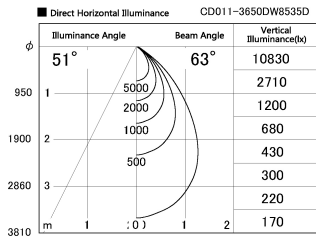

Item no. CD011-3650DW8535D

Series Name: Ceiling Light (Deep Cone)

Dark Mirror Reflector

Installation	Direct mount
Type	
Fixture wattage	36W
Beam angle	65 deg
Color Temp.	3500K
CRI	Ra>85
Luminous	2780 lm
Body	Die-cast aluminum alloy
Body finish	White
Trim finish	White
Reflector finish	Dark Mirror
IP Rate	IP20
Light source	COB module
Input Voltage	AC220~240V
Dimming Type	Non-Dimmable
Certificate	CE, CCC
Cut Hole	N/A

Weight	
42.8W	2.6kg
36.0W	2.4kg
28.5W	2.4kg