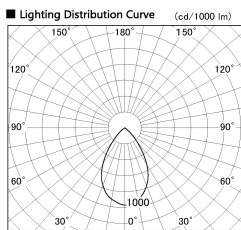

Item no. CD011-3650DW8535D

Series Name: Ceiling Light (Deep Cone)

Dark Mirror Reflector

Installation	Direct mount
Type	
Fixture wattage	36W
Beam angle	65 deg
Color Temp.	3500K
CRI	Ra>85
Luminous	2780 lm
Body	Die-cast aluminum alloy
Body finish	White
Trim finish	White
Reflector finish	Dark Mirror
IP Rate	IP20
Light source	COB module
Input Voltage	AC220~240V
Dimming Type	Non-Dimmable
Certificate	CE, CCC
Cut Hole	N/A

Weight	
42.8W	2.6kg
36.0W	2.4kg
28.5W	2.4kg