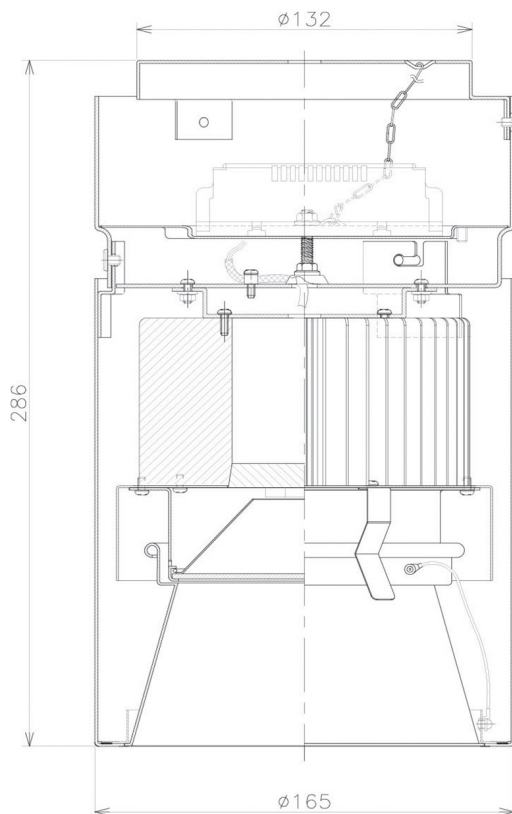

Item no. CD011-3650DW8540D

Series Name: Ceiling Light (Deep Cone)

Dark Mirror Reflector

Installation	Direct mount
Type	Ceiling Light (Deep Cone)
Fixture wattage	36W
Beam angle	65 deg
Color Temp.	4000K
CRI	Ra>85
Luminous	2807 lm
Body	Die-cast aluminum alloy
Body finish	White
Trim finish	White
Reflector finish	Dark Mirror
IP Rate	IP20
Light source	COB module
Input Voltage	AC220~240V
Dimming Type	Non-Dimmable
Certificate	CE, CCC
Cut Hole	N/A

Weight	
42.8W	2.6kg
36.0W	2.4kg
28.5W	2.4kg