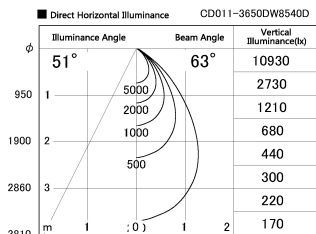

Item no. CD011-3650DW8540D

Series Name: Ceiling Light (Deep Cone)

Dark Mirror Reflector

Installation	Direct mount
Type	
Fixture wattage	36W
Beam angle	65 deg
Color Temp.	4000K
CRI	Ra>85
Luminous	2807 lm
Body	Die-cast aluminum alloy
Body finish	White
Trim finish	White
Reflector finish	Dark Mirror
IP Rate	IP20
Light source	COB module
Input Voltage	AC220~240V
Dimming Type	Non-Dimmable
Certificate	CE, CCC
Cut Hole	N/A

Weight	
42.8W	2.6kg
36.0W	2.4kg
28.5W	2.4kg