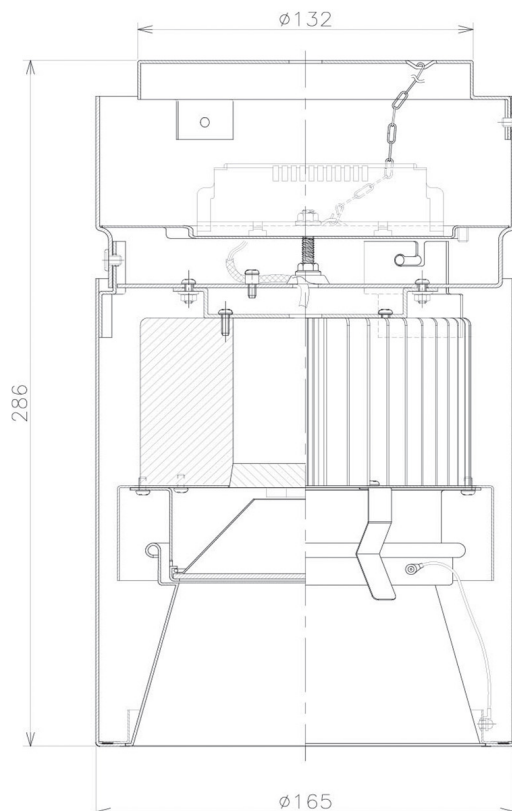

Item no. CD011-3650DW8540D

Series Name: Ceiling Light (Deep Cone)

Dark Mirror Reflector

Installation	Direct mount
Type	
Fixture wattage	36W
Beam angle	65 deg
Color Temp.	4000K
CRI	Ra>85
Luminous	2807 lm
Body	Die-cast aluminum alloy
Body finish	White
Trim finish	White
Reflector finish	Dark Mirror
IP Rate	IP20
Light source	COB module
Input Voltage	AC220~240V
Dimming Type	Non-Dimmable
Certificate	CE, CCC
Cut Hole	N/A

Weight	
42.8W	2.6kg
36.0W	2.4kg
28.5W	2.4kg