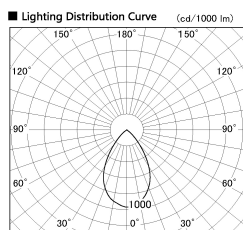

Item no. CD011-3650DW8540D

Series Name: Ceiling Light (Deep Cone)

Dark Mirror Reflector

Installation	Direct mount
Type	
Fixture wattage	36W
Beam angle	65 deg
Color Temp.	4000K
CRI	Ra>85
Luminous	2807 lm
Body	Die-cast aluminum alloy
Body finish	White
Trim finish	White
Reflector finish	Dark Mirror
IP Rate	IP20
Light source	COB module
Input Voltage	AC220~240V
Dimming Type	Non-Dimmable
Certificate	CE, CCC
Cut Hole	N/A

Weight	
42.8W	2.6kg
36.0W	2.4kg
28.5W	2.4kg