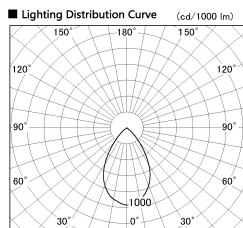

Item no. CD011-3650DW8540D

Series Name: Ceiling Light (Deep Cone)

Dark Mirror Reflector

Installation	Direct mount
Type	Ceiling Light (Deep Cone)
Fixture wattage	36W
Beam angle	65 deg
Color Temp.	4000K
CRI	Ra>85
Luminous	2807 lm
Body	Die-cast aluminum alloy
Body finish	White
Trim finish	White
Reflector finish	Dark Mirror
IP Rate	IP20
Light source	COB module
Input Voltage	AC220~240V
Dimming Type	Non-Dimmable
Certificate	CE, CCC
Cut Hole	N/A

Weight	
42.8W	2.6kg
36.0W	2.4kg
28.5W	2.4kg