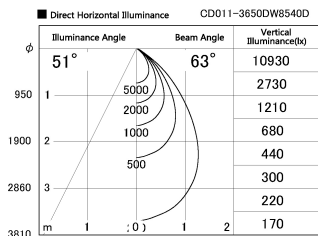

Item no. CD011-3650DW8540D

Series Name: Ceiling Light (Deep Cone)

Dark Mirror Reflector

Installation	Direct mount
Type	Ceiling Light (Deep Cone)
Fixture wattage	36W
Beam angle	65 deg
Color Temp.	4000K
CRI	Ra>85
Luminous	2807 lm
Body	Die-cast aluminum alloy
Body finish	White
Trim finish	White
Reflector finish	Dark Mirror
IP Rate	IP20
Light source	COB module
Input Voltage	AC220~240V
Dimming Type	Non-Dimmable
Certificate	CE, CCC
Cut Hole	N/A

Weight	
42.8W	2.6kg
36.0W	2.4kg
28.5W	2.4kg