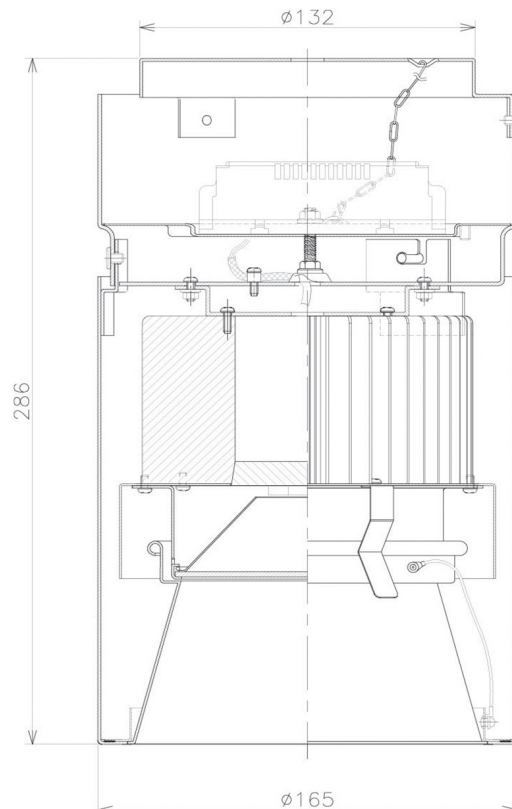

Item no. CD011-3650MW8527D

Series Name: Ceiling Light (Deep Cone)

Installation	Direct mount
Type	
Fixture wattage	36W
Beam angle	65 deg
Color Temp.	2700K
CRI	Ra>85
Luminous	2762 lm
Body	Die-cast aluminum alloy
Body finish	White
Trim finish	White
Reflector finish	Mirror
IP Rate	IP20
Light source	COB module
Input Voltage	AC220~240V
Dimming Type	Non-Dimmable
Certificate	CE, CCC
Cut Hole	N/A

Weight	
42.8W	2.6kg
36.0W	2.4kg
28.5W	2.4kg