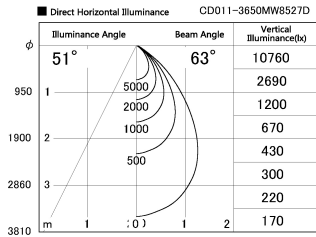

Item no. CD011-3650MW8527D

Series Name: Ceiling Light (Deep Cone)

Installation	Direct mount
Type	
Fixture wattage	36W
Beam angle	65 deg
Color Temp.	2700K
CRI	Ra>85
Luminous	2762 lm
Body	Die-cast aluminum alloy
Body finish	White
Trim finish	White
Reflector finish	Mirror
IP Rate	IP20
Light source	COB module
Input Voltage	AC220~240V
Dimming Type	Non-Dimmable
Certificate	CE, CCC
Cut Hole	N/A

Weight	
42.8W	2.6kg
36.0W	2.4kg
28.5W	2.4kg