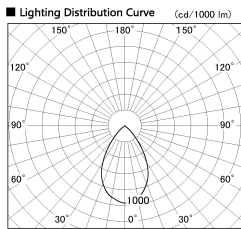

Item no. CD011-3650MW8527D

Series Name: Ceiling Light (Deep Cone)

Installation	Direct mount
Type	
Fixture wattage	36W
Beam angle	65 deg
Color Temp.	2700K
CRI	Ra>85
Luminous	2762 lm
Body	Die-cast aluminum alloy
Body finish	White
Trim finish	White
Reflector finish	Mirror
IP Rate	IP20
Light source	COB module
Input Voltage	AC220~240V
Dimming Type	Non-Dimmable
Certificate	CE, CCC
Cut Hole	N/A

Weight	
42.8W	2.6kg
36.0W	2.4kg
28.5W	2.4kg