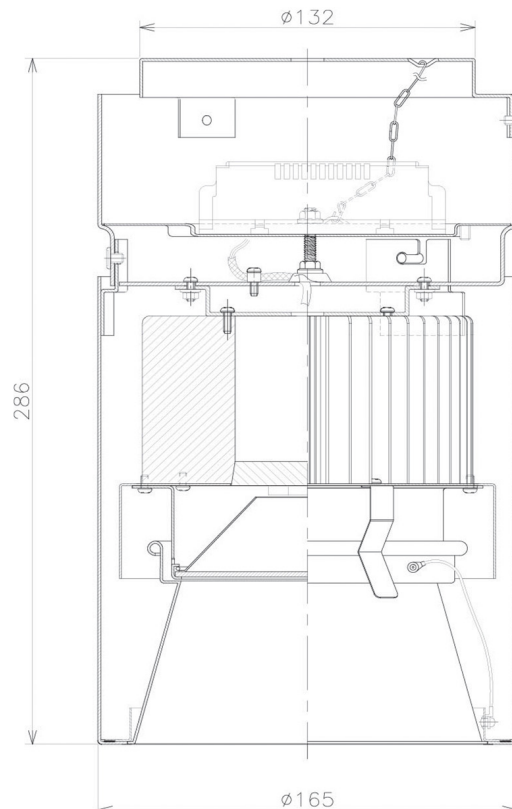

Item no. CD011-3650MW8530D

Series Name: Ceiling Light (Deep Cone)

Installation	Direct mount
Type	Ceiling Light (Deep Cone)
Fixture wattage	36W
Beam angle	65 deg
Color Temp.	3000K
CRI	Ra>85
Luminous	2880 lm
Body	Die-cast aluminum alloy
Body finish	White
Trim finish	White
Reflector finish	Mirror
IP Rate	IP20
Light source	COB module
Input Voltage	AC220~240V
Dimming Type	Non-Dimmable
Certificate	CE, CCC
Cut Hole	N/A

Weight	
42.8W	2.6kg
36.0W	2.4kg
28.5W	2.4kg