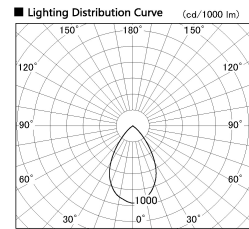

Item no. CD011-3650MW8530D

Series Name: Ceiling Light (Deep Cone)

Installation	Direct mount
Type	Ceiling Light (Deep Cone)
Fixture wattage	36W
Beam angle	65 deg
Color Temp.	3000K
CRI	Ra>85
Luminous	2880 lm
Body	Die-cast aluminum alloy
Body finish	White
Trim finish	White
Reflector finish	Mirror
IP Rate	IP20
Light source	COB module
Input Voltage	AC220~240V
Dimming Type	Non-Dimmable
Certificate	CE, CCC
Cut Hole	N/A

Weight	
42.8W	2.6kg
36.0W	2.4kg
28.5W	2.4kg