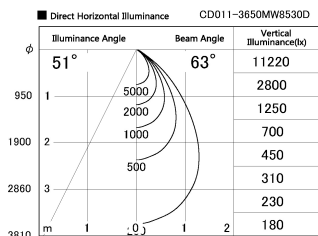

Item no. CD011-3650MW8530D

Series Name: Ceiling Light (Deep Cone)

Installation	Direct mount
Type	
Fixture wattage	36W
Beam angle	65 deg
Color Temp.	3000K
CRI	Ra>85
Luminous	2880 lm
Body	Die-cast aluminum alloy
Body finish	White
Trim finish	White
Reflector finish	Mirror
IP Rate	IP20
Light source	COB module
Input Voltage	AC220~240V
Dimming Type	Non-Dimmable
Certificate	CE, CCC
Cut Hole	N/A

Weight	
42.8W	2.6kg
36.0W	2.4kg
28.5W	2.4kg