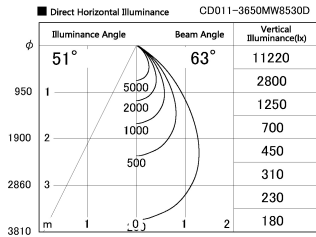

Item no. CD011-3650MW8530D

Series Name: Ceiling Light (Deep Cone)

Installation	Direct mount
Type	Ceiling Light (Deep Cone)
Fixture wattage	36W
Beam angle	65 deg
Color Temp.	3000K
CRI	Ra>85
Luminous	2880 lm
Body	Die-cast aluminum alloy
Body finish	White
Trim finish	White
Reflector finish	Mirror
IP Rate	IP20
Light source	COB module
Input Voltage	AC220~240V
Dimming Type	Non-Dimmable
Certificate	CE, CCC
Cut Hole	N/A

Weight	
42.8W	2.6kg
36.0W	2.4kg
28.5W	2.4kg