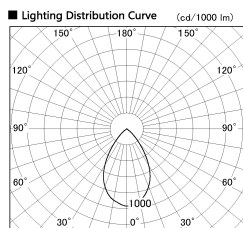

Item no. CD011-3650MW8530D

Series Name: Ceiling Light (Deep Cone)

Installation	Direct mount
Type	
Fixture wattage	36W
Beam angle	65 deg
Color Temp.	3000K
CRI	Ra>85
Luminous	2880 lm
Body	Die-cast aluminum alloy
Body finish	White
Trim finish	White
Reflector finish	Mirror
IP Rate	IP20
Light source	COB module
Input Voltage	AC220~240V
Dimming Type	Non-Dimmable
Certificate	CE, CCC
Cut Hole	N/A

Weight	
42.8W	2.6kg
36.0W	2.4kg
28.5W	2.4kg