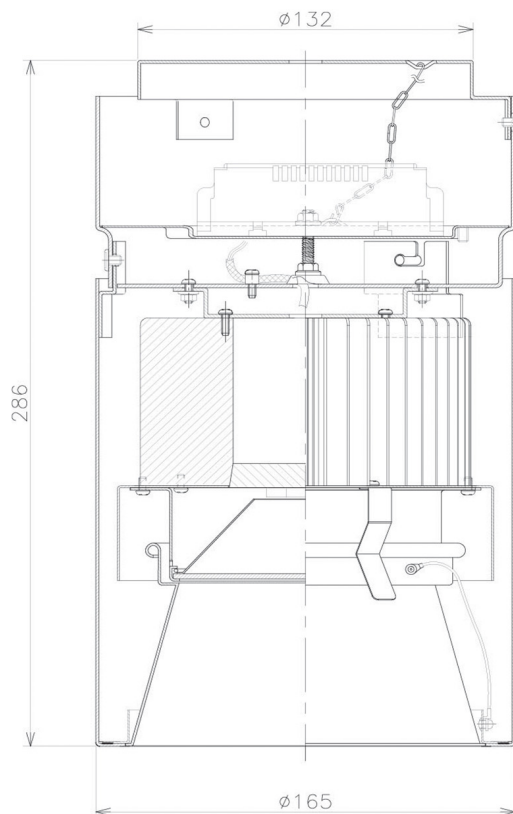

Item no. CD011-3650MW8530D

Series Name: Ceiling Light (Deep Cone)

Installation	Direct mount
Type	
Fixture wattage	36W
Beam angle	65 deg
Color Temp.	3000K
CRI	Ra>85
Luminous	2880 lm
Body	Die-cast aluminum alloy
Body finish	White
Trim finish	White
Reflector finish	Mirror
IP Rate	IP20
Light source	COB module
Input Voltage	AC220~240V
Dimming Type	Non-Dimmable
Certificate	CE, CCC
Cut Hole	N/A

Weight	
42.8W	2.6kg
36.0W	2.4kg
28.5W	2.4kg