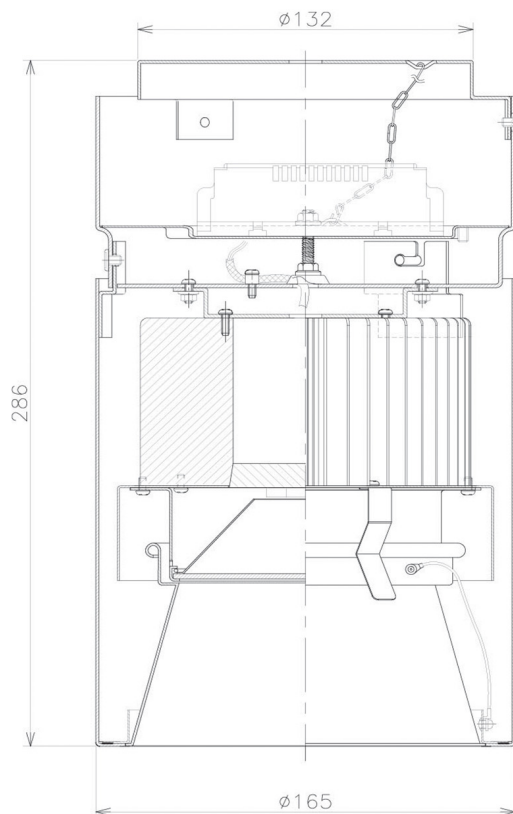

Item no. CD011-3650MW8535D

Series Name: Ceiling Light (Deep Cone)

Installation	Direct mount
Type	
Fixture wattage	36W
Beam angle	65 deg
Color Temp.	3500K
CRI	Ra>85
Luminous	2927 lm
Body	Die-cast aluminum alloy
Body finish	White
Trim finish	White
Reflector finish	Mirror
IP Rate	IP20
Light source	COB module
Input Voltage	AC220~240V
Dimming Type	Non-Dimmable
Certificate	CE, CCC
Cut Hole	N/A

Weight	
42.8W	2.6kg
36.0W	2.4kg
28.5W	2.4kg