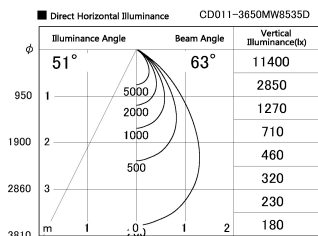

Item no. CD011-3650MW8535D

Series Name: Ceiling Light (Deep Cone)

Installation	Direct mount
Type	Ceiling Light (Deep Cone)
Fixture wattage	36W
Beam angle	65 deg
Color Temp.	3500K
CRI	Ra>85
Luminous	2927 lm
Body	Die-cast aluminum alloy
Body finish	White
Trim finish	White
Reflector finish	Mirror
IP Rate	IP20
Light source	COB module
Input Voltage	AC220~240V
Dimming Type	Non-Dimmable
Certificate	CE, CCC
Cut Hole	N/A

Weight	
42.8W	2.6kg
36.0W	2.4kg
28.5W	2.4kg