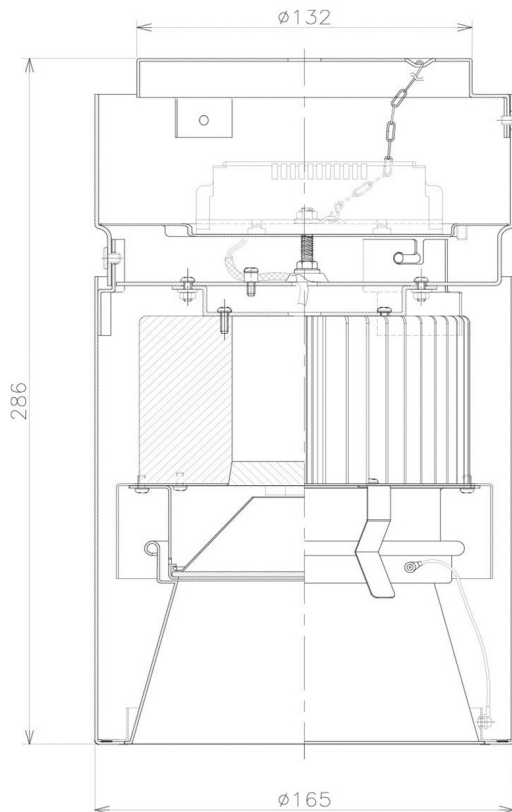

Item no. CD011-3650MW8535D

Series Name: Ceiling Light (Deep Cone)

Installation	Direct mount
Type	Ceiling Light (Deep Cone)
Fixture wattage	36W
Beam angle	65 deg
Color Temp.	3500K
CRI	Ra>85
Luminous	2927 lm
Body	Die-cast aluminum alloy
Body finish	White
Trim finish	White
Reflector finish	Mirror
IP Rate	IP20
Light source	COB module
Input Voltage	AC220~240V
Dimming Type	Non-Dimmable
Certificate	CE, CCC
Cut Hole	N/A

Weight	
42.8W	2.6kg
36.0W	2.4kg
28.5W	2.4kg