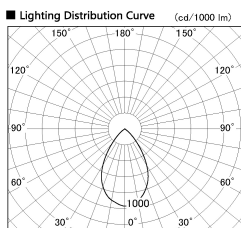

Item no. CD011-3650MW8535D

Series Name: Ceiling Light (Deep Cone)

Installation	Direct mount
Type	Ceiling Light (Deep Cone)
Fixture wattage	36W
Beam angle	65 deg
Color Temp.	3500K
CRI	Ra>85
Luminous	2927 lm
Body	Die-cast aluminum alloy
Body finish	White
Trim finish	White
Reflector finish	Mirror
IP Rate	IP20
Light source	COB module
Input Voltage	AC220~240V
Dimming Type	Non-Dimmable
Certificate	CE, CCC
Cut Hole	N/A

Weight	
42.8W	2.6kg
36.0W	2.4kg
28.5W	2.4kg