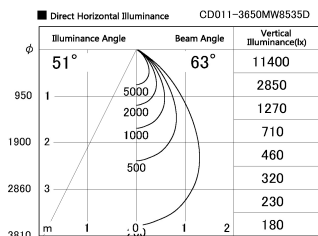

Item no. CD011-3650MW8535D

Series Name: Ceiling Light (Deep Cone)

Installation	Direct mount
Type	
Fixture wattage	36W
Beam angle	65 deg
Color Temp.	3500K
CRI	Ra>85
Luminous	2927 lm
Body	Die-cast aluminum alloy
Body finish	White
Trim finish	White
Reflector finish	Mirror
IP Rate	IP20
Light source	COB module
Input Voltage	AC220~240V
Dimming Type	Non-Dimmable
Certificate	CE, CCC
Cut Hole	N/A

Weight	
42.8W	2.6kg
36.0W	2.4kg
28.5W	2.4kg