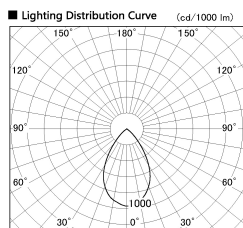

Item no. CD011-3650MW8535D

Series Name: Ceiling Light (Deep Cone)

Installation	Direct mount
Type	
Fixture wattage	36W
Beam angle	65 deg
Color Temp.	3500K
CRI	Ra>85
Luminous	2927 lm
Body	Die-cast aluminum alloy
Body finish	White
Trim finish	White
Reflector finish	Mirror
IP Rate	IP20
Light source	COB module
Input Voltage	AC220~240V
Dimming Type	Non-Dimmable
Certificate	CE, CCC
Cut Hole	N/A

Weight	
42.8W	2.6kg
36.0W	2.4kg
28.5W	2.4kg