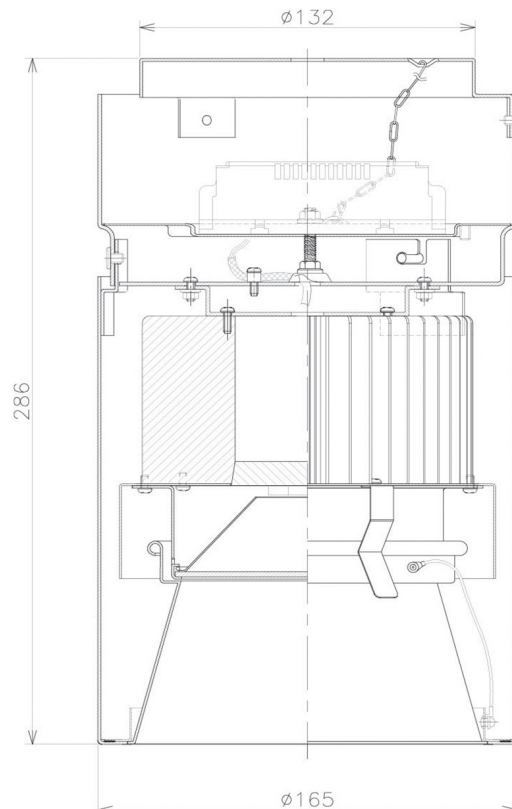

Item no. CD011-3650MW8540D

Series Name: Ceiling Light (Deep Cone)

| | |
|------------------|-------------------------|
| Installation | Direct mount |
| Type | |
| Fixture wattage | 36W |
| Beam angle | 65 deg |
| Color Temp. | 4000K |
| CRI | Ra>85 |
| Luminous | 2955 lm |
| Body | Die-cast aluminum alloy |
| Body finish | White |
| Trim finish | White |
| Reflector finish | Mirror |
| IP Rate | IP20 |
| Light source | COB module |
| Input Voltage | AC220~240V |
| Dimming Type | Non-Dimmable |
| Certificate | CE, CCC |
| Cut Hole | N/A |

| Weight | |
|--------|-------|
| 42.8W | 2.6kg |
| 36.0W | 2.4kg |
| 28.5W | 2.4kg |