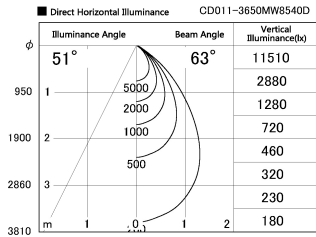

Item no. CD011-3650MW8540D

Series Name: Ceiling Light (Deep Cone)

| | |
|------------------|-------------------------|
| Installation | Direct mount |
| Type | |
| Fixture wattage | 36W |
| Beam angle | 65 deg |
| Color Temp. | 4000K |
| CRI | Ra>85 |
| Luminous | 2955 lm |
| Body | Die-cast aluminum alloy |
| Body finish | White |
| Trim finish | White |
| Reflector finish | Mirror |
| IP Rate | IP20 |
| Light source | COB module |
| Input Voltage | AC220~240V |
| Dimming Type | Non-Dimmable |
| Certificate | CE, CCC |
| Cut Hole | N/A |

| Weight | |
|--------|-------|
| 42.8W | 2.6kg |
| 36.0W | 2.4kg |
| 28.5W | 2.4kg |