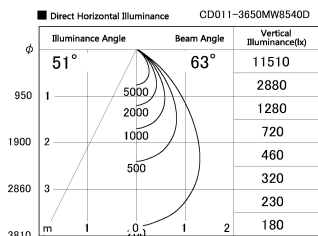

Item no. CD011-3650MW8540D

Series Name: Ceiling Light (Deep Cone)

Installation	Direct mount
Type	Ceiling Light (Deep Cone)
Fixture wattage	36W
Beam angle	65 deg
Color Temp.	4000K
CRI	Ra>85
Luminous	2955 lm
Body	Die-cast aluminum alloy
Body finish	White
Trim finish	White
Reflector finish	Mirror
IP Rate	IP20
Light source	COB module
Input Voltage	AC220~240V
Dimming Type	Non-Dimmable
Certificate	CE, CCC
Cut Hole	N/A

Weight	
42.8W	2.6kg
36.0W	2.4kg
28.5W	2.4kg