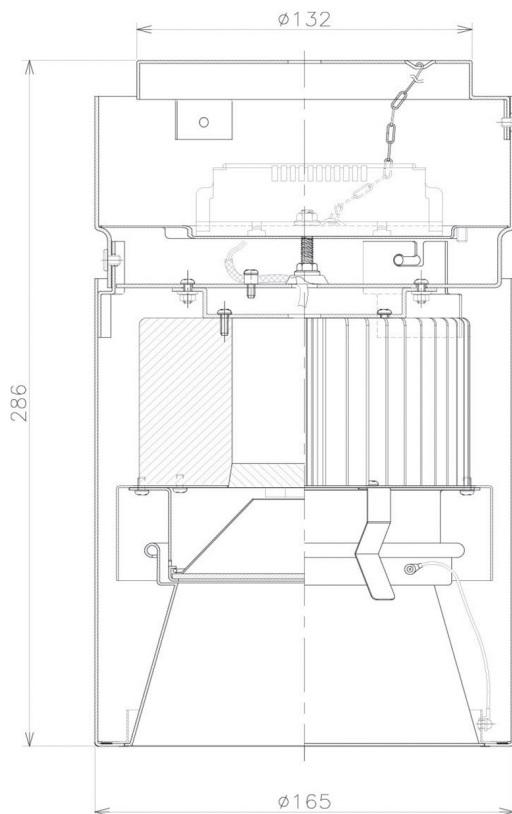

Item no. CD011-3650MW8540D

Series Name: Ceiling Light (Deep Cone)

Installation	Direct mount
Type	Ceiling Light (Deep Cone)
Fixture wattage	36W
Beam angle	65 deg
Color Temp.	4000K
CRI	Ra>85
Luminous	2955 lm
Body	Die-cast aluminum alloy
Body finish	White
Trim finish	White
Reflector finish	Mirror
IP Rate	IP20
Light source	COB module
Input Voltage	AC220~240V
Dimming Type	Non-Dimmable
Certificate	CE, CCC
Cut Hole	N/A

Weight	
42.8W	2.6kg
36.0W	2.4kg
28.5W	2.4kg