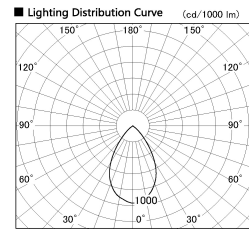

Item no. CD011-3650MW8540D

Series Name: Ceiling Light (Deep Cone)

| | |
|------------------|-------------------------|
| Installation | Direct mount |
| Type | |
| Fixture wattage | 36W |
| Beam angle | 65 deg |
| Color Temp. | 4000K |
| CRI | Ra>85 |
| Luminous | 2955 lm |
| Body | Die-cast aluminum alloy |
| Body finish | White |
| Trim finish | White |
| Reflector finish | Mirror |
| IP Rate | IP20 |
| Light source | COB module |
| Input Voltage | AC220~240V |
| Dimming Type | Non-Dimmable |
| Certificate | CE, CCC |
| Cut Hole | N/A |

| Weight | |
|--------|-------|
| 42.8W | 2.6kg |
| 36.0W | 2.4kg |
| 28.5W | 2.4kg |