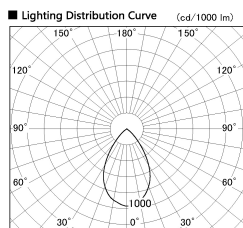

Item no. CD011-3650MW8540D

Series Name: Ceiling Light (Deep Cone)

Installation	Direct mount
Type	Ceiling Light (Deep Cone)
Fixture wattage	36W
Beam angle	65 deg
Color Temp.	4000K
CRI	Ra>85
Luminous	2955 lm
Body	Die-cast aluminum alloy
Body finish	White
Trim finish	White
Reflector finish	Mirror
IP Rate	IP20
Light source	COB module
Input Voltage	AC220~240V
Dimming Type	Non-Dimmable
Certificate	CE, CCC
Cut Hole	N/A

Weight	
42.8W	2.6kg
36.0W	2.4kg
28.5W	2.4kg