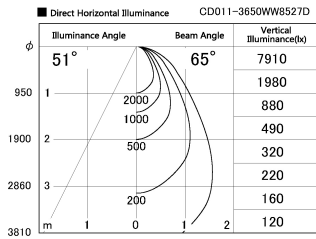

Item no. CD011-3650WW8527D

Series Name: Ceiling Light (Deep Cone)

White Reflector

Installation	Direct mount
Type	
Fixture wattage	36W
Beam angle	65 deg
Color Temp.	2700K
CRI	Ra>85
Luminous	2499 lm
Body	Die-cast aluminum alloy
Body finish	White
Trim finish	White
Reflector finish	White
IP Rate	IP20
Light source	COB module
Input Voltage	AC220~240V
Dimming Type	Non-Dimmable
Certificate	CE, CCC
Cut Hole	N/A

Weight	
42.8W	2.6kg
36.0W	2.4kg
28.5W	2.4kg