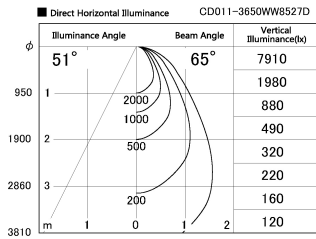

Item no. CD011-3650WW8527D

Series Name: Ceiling Light (Deep Cone)

White Reflector

Installation	Direct mount
Type	Ceiling Light (Deep Cone)
Fixture wattage	36W
Beam angle	65 deg
Color Temp.	2700K
CRI	Ra>85
Luminous	2499 lm
Body	Die-cast aluminum alloy
Body finish	White
Trim finish	White
Reflector finish	White
IP Rate	IP20
Light source	COB module
Input Voltage	AC220~240V
Dimming Type	Non-Dimmable
Certificate	CE, CCC
Cut Hole	N/A

Weight	
42.8W	2.6kg
36.0W	2.4kg
28.5W	2.4kg