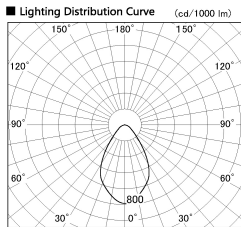

Item no. CD011-3650WW8527D

Series Name: Ceiling Light (Deep Cone)

White Reflector

Installation	Direct mount
Type	
Fixture wattage	36W
Beam angle	65 deg
Color Temp.	2700K
CRI	Ra>85
Luminous	2499 lm
Body	Die-cast aluminum alloy
Body finish	White
Trim finish	White
Reflector finish	White
IP Rate	IP20
Light source	COB module
Input Voltage	AC220~240V
Dimming Type	Non-Dimmable
Certificate	CE, CCC
Cut Hole	N/A

Weight	
42.8W	2.6kg
36.0W	2.4kg
28.5W	2.4kg