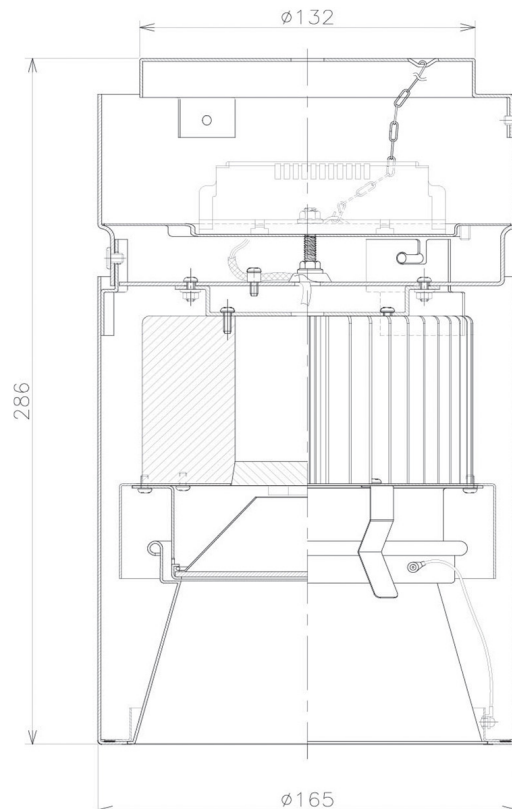

Item no. CD011-3650WW8527D

Series Name: Ceiling Light (Deep Cone)

White Reflector

Installation	Direct mount
Type	
Fixture wattage	36W
Beam angle	65 deg
Color Temp.	2700K
CRI	Ra>85
Luminous	2499 lm
Body	Die-cast aluminum alloy
Body finish	White
Trim finish	White
Reflector finish	White
IP Rate	IP20
Light source	COB module
Input Voltage	AC220~240V
Dimming Type	Non-Dimmable
Certificate	CE, CCC
Cut Hole	N/A

Weight	
42.8W	2.6kg
36.0W	2.4kg
28.5W	2.4kg