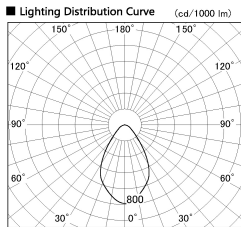

Item no. CD011-3650WW8527D

Series Name: Ceiling Light (Deep Cone)

White Reflector

Installation	Direct mount
Type	Ceiling Light (Deep Cone)
Fixture wattage	36W
Beam angle	65 deg
Color Temp.	2700K
CRI	Ra>85
Luminous	2499 lm
Body	Die-cast aluminum alloy
Body finish	White
Trim finish	White
Reflector finish	White
IP Rate	IP20
Light source	COB module
Input Voltage	AC220~240V
Dimming Type	Non-Dimmable
Certificate	CE, CCC
Cut Hole	N/A

Weight	
42.8W	2.6kg
36.0W	2.4kg
28.5W	2.4kg