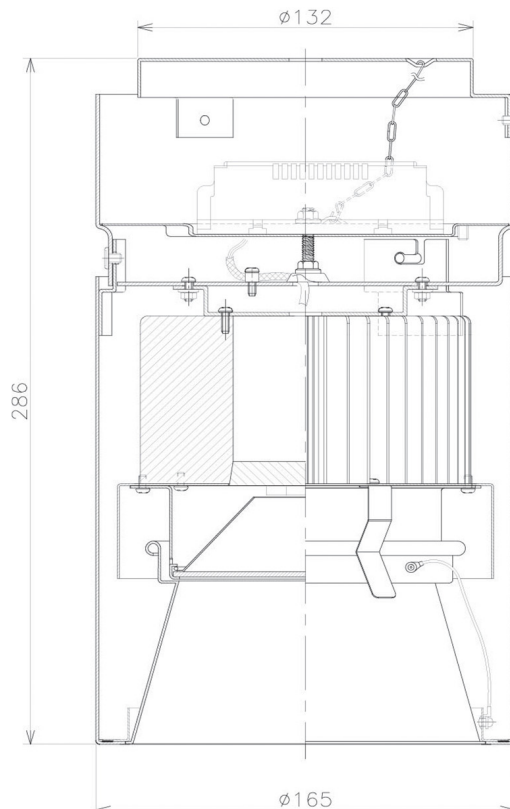

Item no. CD011-3650WW8527D

Series Name: Ceiling Light (Deep Cone)

White Reflector

Installation	Direct mount
Type	Ceiling Light (Deep Cone)
Fixture wattage	36W
Beam angle	65 deg
Color Temp.	2700K
CRI	Ra>85
Luminous	2499 lm
Body	Die-cast aluminum alloy
Body finish	White
Trim finish	White
Reflector finish	White
IP Rate	IP20
Light source	COB module
Input Voltage	AC220~240V
Dimming Type	Non-Dimmable
Certificate	CE, CCC
Cut Hole	N/A

Weight	
42.8W	2.6kg
36.0W	2.4kg
28.5W	2.4kg