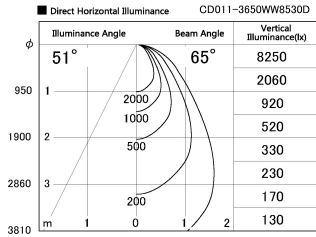

Item no. CD011-3650WW8530D

Series Name: Ceiling Light (Deep Cone)

White Reflector

Installation	Direct mount
Type	Ceiling Light (Deep Cone)
Fixture wattage	36W
Beam angle	65 deg
Color Temp.	3000K
CRI	Ra>85
Luminous	2606 lm
Body	Die-cast aluminum alloy
Body finish	White
Trim finish	White
Reflector finish	White
IP Rate	IP20
Light source	COB module
Input Voltage	AC220~240V
Dimming Type	Non-Dimmable
Certificate	CE, CCC
Cut Hole	N/A

Weight	
42.8W	2.6kg
36.0W	2.4kg
28.5W	2.4kg