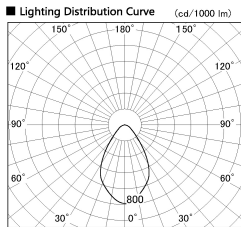

Item no. CD011-3650WW8530D

Series Name: Ceiling Light (Deep Cone)

White Reflector

Installation	Direct mount
Type	Ceiling Light (Deep Cone)
Fixture wattage	36W
Beam angle	65 deg
Color Temp.	3000K
CRI	Ra>85
Luminous	2606 lm
Body	Die-cast aluminum alloy
Body finish	White
Trim finish	White
Reflector finish	White
IP Rate	IP20
Light source	COB module
Input Voltage	AC220~240V
Dimming Type	Non-Dimmable
Certificate	CE, CCC
Cut Hole	N/A

Weight	
42.8W	2.6kg
36.0W	2.4kg
28.5W	2.4kg