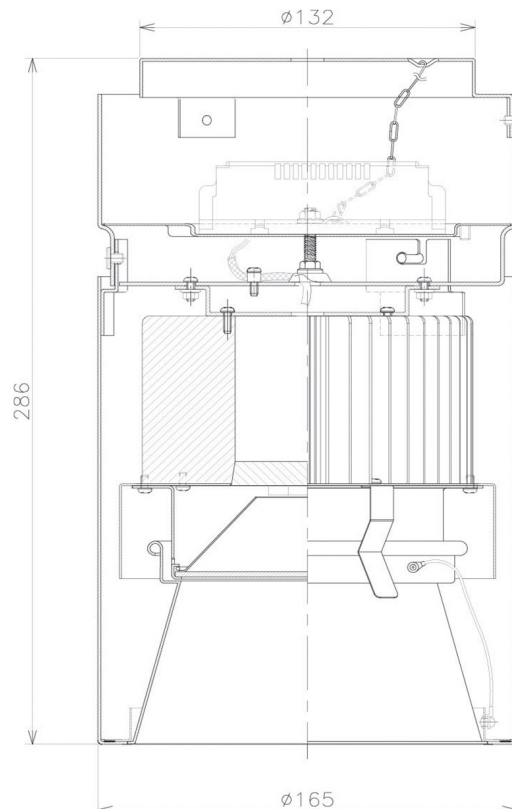

Item no. CD011-3650WW8530D

Series Name: Ceiling Light (Deep Cone)

White Reflector

Installation	Direct mount
Type	Ceiling Light (Deep Cone)
Fixture wattage	36W
Beam angle	65 deg
Color Temp.	3000K
CRI	Ra>85
Luminous	2606 lm
Body	Die-cast aluminum alloy
Body finish	White
Trim finish	White
Reflector finish	White
IP Rate	IP20
Light source	COB module
Input Voltage	AC220~240V
Dimming Type	Non-Dimmable
Certificate	CE, CCC
Cut Hole	N/A

Weight	
42.8W	2.6kg
36.0W	2.4kg
28.5W	2.4kg