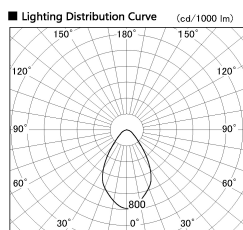

Item no. CD011-3650WW8535D

Series Name: Ceiling Light (Deep Cone)

White Reflector

Installation	Direct mount
Type	Ceiling Light (Deep Cone)
Fixture wattage	36W
Beam angle	65 deg
Color Temp.	3500K
CRI	Ra>85
Luminous	2648 lm
Body	Die-cast aluminum alloy
Body finish	White
Trim finish	White
Reflector finish	White
IP Rate	IP20
Light source	COB module
Input Voltage	AC220~240V
Dimming Type	Non-Dimmable
Certificate	CE, CCC
Cut Hole	N/A

Weight	
42.8W	2.6kg
36.0W	2.4kg
28.5W	2.4kg