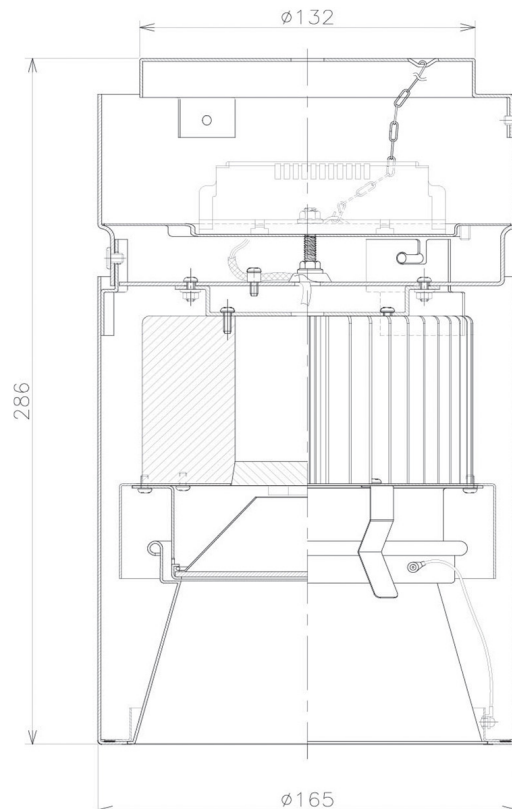

Item no. CD011-3650WW8535D

Series Name: Ceiling Light (Deep Cone)

White Reflector

Installation	Direct mount
Type	
Fixture wattage	36W
Beam angle	65 deg
Color Temp.	3500K
CRI	Ra>85
Luminous	2648 lm
Body	Die-cast aluminum alloy
Body finish	White
Trim finish	White
Reflector finish	White
IP Rate	IP20
Light source	COB module
Input Voltage	AC220~240V
Dimming Type	Non-Dimmable
Certificate	CE, CCC
Cut Hole	N/A

Weight	
42.8W	2.6kg
36.0W	2.4kg
28.5W	2.4kg