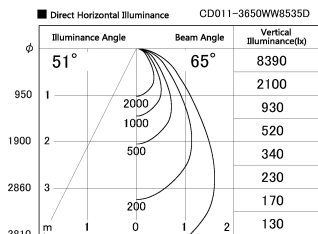

Item no. CD011-3650WW8535D

Series Name: Ceiling Light (Deep Cone)

White Reflector

Installation	Direct mount
Type	Ceiling Light (Deep Cone)
Fixture wattage	36W
Beam angle	65 deg
Color Temp.	3500K
CRI	Ra>85
Luminous	2648 lm
Body	Die-cast aluminum alloy
Body finish	White
Trim finish	White
Reflector finish	White
IP Rate	IP20
Light source	COB module
Input Voltage	AC220~240V
Dimming Type	Non-Dimmable
Certificate	CE, CCC
Cut Hole	N/A

Weight	
42.8W	2.6kg
36.0W	2.4kg
28.5W	2.4kg