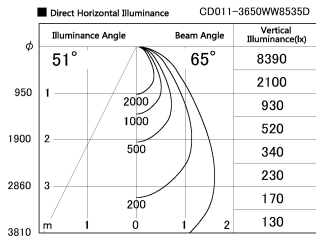

Item no. CD011-3650WW8535D

Series Name: Ceiling Light (Deep Cone)

White Reflector

Installation	Direct mount
Type	
Fixture wattage	36W
Beam angle	65 deg
Color Temp.	3500K
CRI	Ra>85
Luminous	2648 lm
Body	Die-cast aluminum alloy
Body finish	White
Trim finish	White
Reflector finish	White
IP Rate	IP20
Light source	COB module
Input Voltage	AC220~240V
Dimming Type	Non-Dimmable
Certificate	CE, CCC
Cut Hole	N/A

Weight	
42.8W	2.6kg
36.0W	2.4kg
28.5W	2.4kg