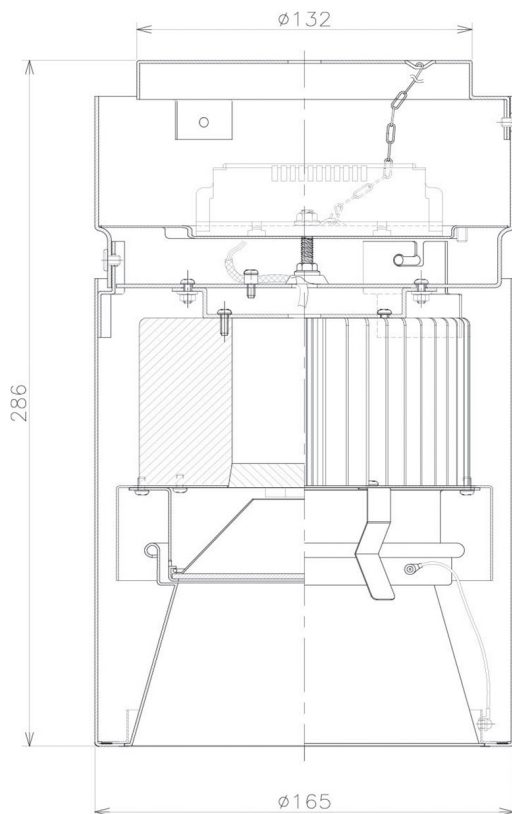

Item no. CD011-3650WW8535D

Series Name: Ceiling Light (Deep Cone)

White Reflector

Installation	Direct mount
Type	Ceiling Light (Deep Cone)
Fixture wattage	36W
Beam angle	65 deg
Color Temp.	3500K
CRI	Ra>85
Luminous	2648 lm
Body	Die-cast aluminum alloy
Body finish	White
Trim finish	White
Reflector finish	White
IP Rate	IP20
Light source	COB module
Input Voltage	AC220~240V
Dimming Type	Non-Dimmable
Certificate	CE, CCC
Cut Hole	N/A

Weight	
42.8W	2.6kg
36.0W	2.4kg
28.5W	2.4kg