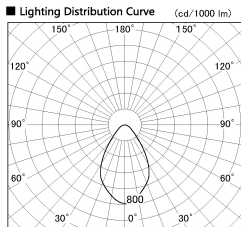

Item no. CD011-3650WW8535D

Series Name: Ceiling Light (Deep Cone)

White Reflector

Installation	Direct mount
Type	
Fixture wattage	36W
Beam angle	65 deg
Color Temp.	3500K
CRI	Ra>85
Luminous	2648 lm
Body	Die-cast aluminum alloy
Body finish	White
Trim finish	White
Reflector finish	White
IP Rate	IP20
Light source	COB module
Input Voltage	AC220~240V
Dimming Type	Non-Dimmable
Certificate	CE, CCC
Cut Hole	N/A

Weight	
42.8W	2.6kg
36.0W	2.4kg
28.5W	2.4kg