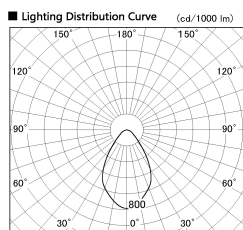

Item no. CD011-3650WW8540D

Series Name: Ceiling Light (Deep Cone)

White Reflector

Installation	Direct mount
Type	
Fixture wattage	36W
Beam angle	65 deg
Color Temp.	4000K
CRI	Ra>85
Luminous	2673 lm
Body	Die-cast aluminum alloy
Body finish	White
Trim finish	White
Reflector finish	White
IP Rate	IP20
Light source	COB module
Input Voltage	AC220~240V
Dimming Type	Non-Dimmable
Certificate	CE, CCC
Cut Hole	N/A

Weight	
42.8W	2.6kg
36.0W	2.4kg
28.5W	2.4kg