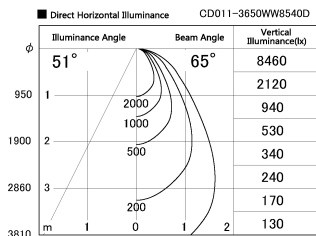

Item no. CD011-3650WW8540D

Series Name: Ceiling Light (Deep Cone)

White Reflector

Installation	Direct mount
Type	
Fixture wattage	36W
Beam angle	65 deg
Color Temp.	4000K
CRI	Ra>85
Luminous	2673 lm
Body	Die-cast aluminum alloy
Body finish	White
Trim finish	White
Reflector finish	White
IP Rate	IP20
Light source	COB module
Input Voltage	AC220~240V
Dimming Type	Non-Dimmable
Certificate	CE, CCC
Cut Hole	N/A

Weight	
42.8W	2.6kg
36.0W	2.4kg
28.5W	2.4kg