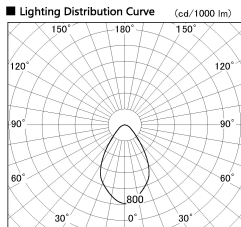

Item no. CD011-3650WW8540D

Series Name: Ceiling Light (Deep Cone)

White Reflector

Installation	Direct mount
Type	Ceiling Light (Deep Cone)
Fixture wattage	36W
Beam angle	65 deg
Color Temp.	4000K
CRI	Ra>85
Luminous	2673 lm
Body	Die-cast aluminum alloy
Body finish	White
Trim finish	White
Reflector finish	White
IP Rate	IP20
Light source	COB module
Input Voltage	AC220~240V
Dimming Type	Non-Dimmable
Certificate	CE, CCC
Cut Hole	N/A

Weight	
42.8W	2.6kg
36.0W	2.4kg
28.5W	2.4kg