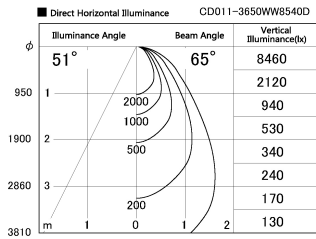

Item no. CD011-3650WW8540D

Series Name: Ceiling Light (Deep Cone)

White Reflector

Installation	Direct mount
Type	Ceiling Light (Deep Cone)
Fixture wattage	36W
Beam angle	65 deg
Color Temp.	4000K
CRI	Ra>85
Luminous	2673 lm
Body	Die-cast aluminum alloy
Body finish	White
Trim finish	White
Reflector finish	White
IP Rate	IP20
Light source	COB module
Input Voltage	AC220~240V
Dimming Type	Non-Dimmable
Certificate	CE, CCC
Cut Hole	N/A

Weight	
42.8W	2.6kg
36.0W	2.4kg
28.5W	2.4kg