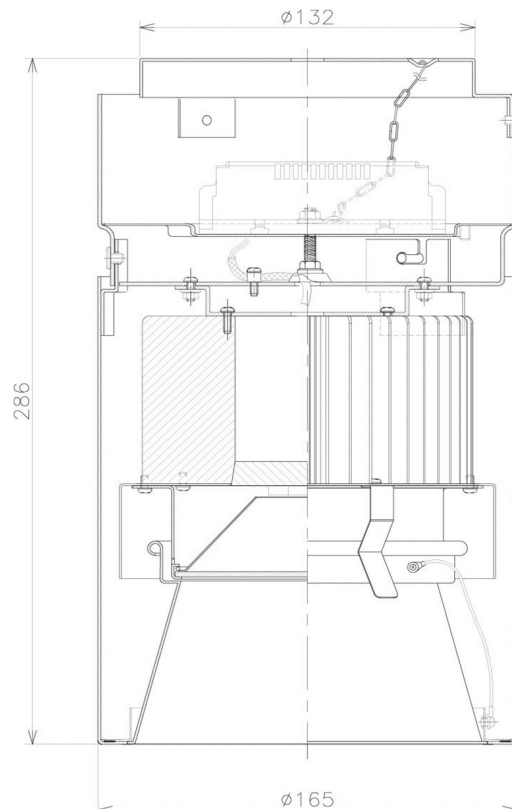

Item no. CD011-3650WW8540D

Series Name: Ceiling Light (Deep Cone)

White Reflector

Installation	Direct mount
Type	Ceiling Light (Deep Cone)
Fixture wattage	36W
Beam angle	65 deg
Color Temp.	4000K
CRI	Ra>85
Luminous	2673 lm
Body	Die-cast aluminum alloy
Body finish	White
Trim finish	White
Reflector finish	White
IP Rate	IP20
Light source	COB module
Input Voltage	AC220~240V
Dimming Type	Non-Dimmable
Certificate	CE, CCC
Cut Hole	N/A

Weight	
42.8W	2.6kg
36.0W	2.4kg
28.5W	2.4kg