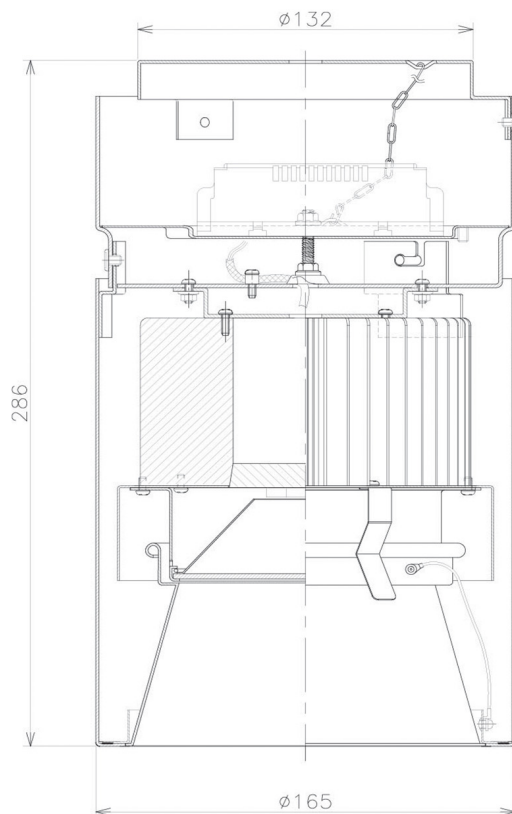

Item no. CD011-3650WW8540D

Series Name: Ceiling Light (Deep Cone)

White Reflector

Installation	Direct mount
Type	
Fixture wattage	36W
Beam angle	65 deg
Color Temp.	4000K
CRI	Ra>85
Luminous	2673 lm
Body	Die-cast aluminum alloy
Body finish	White
Trim finish	White
Reflector finish	White
IP Rate	IP20
Light source	COB module
Input Voltage	AC220~240V
Dimming Type	Non-Dimmable
Certificate	CE, CCC
Cut Hole	N/A

Weight	
42.8W	2.6kg
36.0W	2.4kg
28.5W	2.4kg