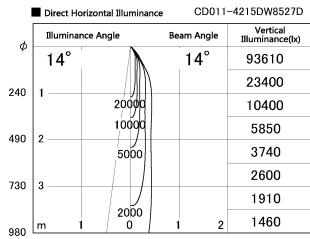

Item no. CD011-4215DW8527D

Series Name: Ceiling Light (Deep Cone)

Dark Mirror Reflector

Installation	Direct mount
Type	
Fixture wattage	42.8W
Beam angle	15 deg
Color Temp.	2700K
CRI	Ra>85
Luminous	2817 lm
Body	Die-cast aluminum alloy
Body finish	White
Trim finish	White
Reflector finish	Dark Mirror
IP Rate	IP20
Light source	COB module
Input Voltage	AC220~240V
Dimming Type	Non-Dimmable
Certificate	CE, CCC
Cut Hole	N/A

Weight	
42.8W	2.6kg
36.0W	2.4kg
28.5W	2.4kg