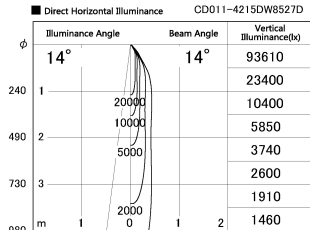

Item no. CD011-4215DW8527D

Series Name: Ceiling Light (Deep Cone)

Dark Mirror Reflector

Installation	Direct mount
Type	Ceiling Light (Deep Cone)
Fixture wattage	42.8W
Beam angle	15 deg
Color Temp.	2700K
CRI	Ra>85
Luminous	2817 lm
Body	Die-cast aluminum alloy
Body finish	White
Trim finish	White
Reflector finish	Dark Mirror
IP Rate	IP20
Light source	COB module
Input Voltage	AC220~240V
Dimming Type	Non-Dimmable
Certificate	CE, CCC
Cut Hole	N/A

Weight	
42.8W	2.6kg
36.0W	2.4kg
28.5W	2.4kg