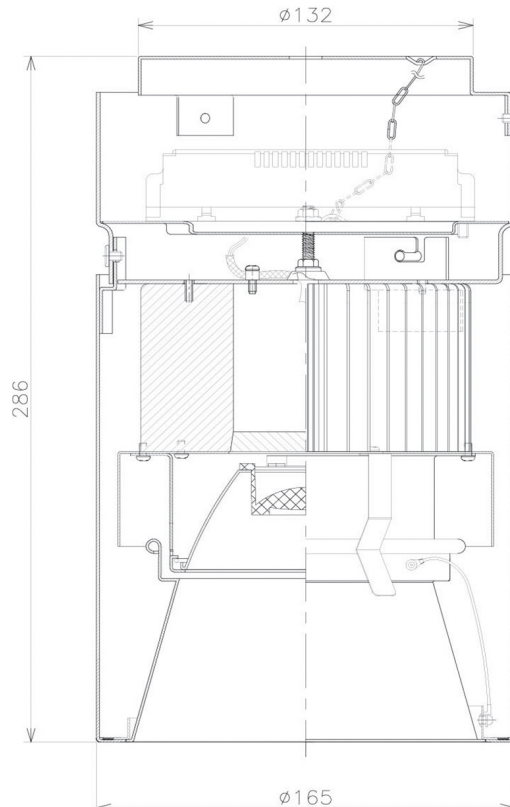

Item no. CD011-4215DW8527D

Series Name: Ceiling Light (Deep Cone)

Dark Mirror Reflector

Installation	Direct mount
Type	Ceiling Light (Deep Cone)
Fixture wattage	42.8W
Beam angle	15 deg
Color Temp.	2700K
CRI	Ra>85
Luminous	2817 lm
Body	Die-cast aluminum alloy
Body finish	White
Trim finish	White
Reflector finish	Dark Mirror
IP Rate	IP20
Light source	COB module
Input Voltage	AC220~240V
Dimming Type	Non-Dimmable
Certificate	CE, CCC
Cut Hole	N/A

Weight	
42.8W	2.6kg
36.0W	2.4kg
28.5W	2.4kg