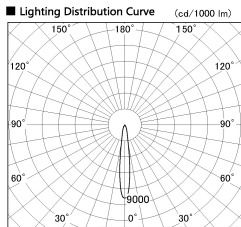

Item no. CD011-4215DW8527D

Series Name: Ceiling Light (Deep Cone)

Dark Mirror Reflector

Installation	Direct mount
Type	
Fixture wattage	42.8W
Beam angle	15 deg
Color Temp.	2700K
CRI	Ra>85
Luminous	2817 lm
Body	Die-cast aluminum alloy
Body finish	White
Trim finish	White
Reflector finish	Dark Mirror
IP Rate	IP20
Light source	COB module
Input Voltage	AC220~240V
Dimming Type	Non-Dimmable
Certificate	CE, CCC
Cut Hole	N/A

Weight	
42.8W	2.6kg
36.0W	2.4kg
28.5W	2.4kg