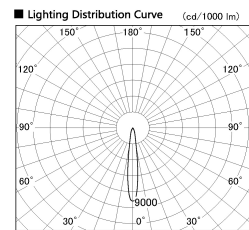

Item no. CD011-4215DW8527D

Series Name: Ceiling Light (Deep Cone)

Dark Mirror Reflector

Installation	Direct mount
Type	Ceiling Light (Deep Cone)
Fixture wattage	42.8W
Beam angle	15 deg
Color Temp.	2700K
CRI	Ra>85
Luminous	2817 lm
Body	Die-cast aluminum alloy
Body finish	White
Trim finish	White
Reflector finish	Dark Mirror
IP Rate	IP20
Light source	COB module
Input Voltage	AC220~240V
Dimming Type	Non-Dimmable
Certificate	CE, CCC
Cut Hole	N/A

Weight	
42.8W	2.6kg
36.0W	2.4kg
28.5W	2.4kg