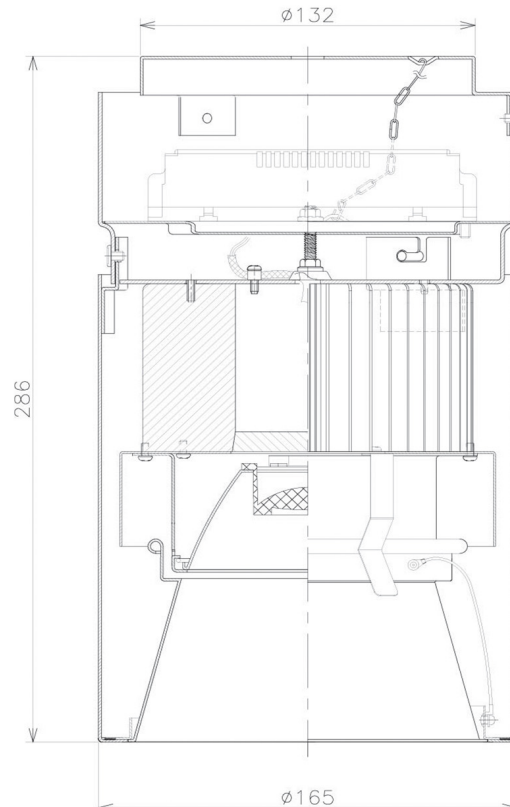

Item no. CD011-4215DW8527D

Series Name: Ceiling Light (Deep Cone)

Dark Mirror Reflector

Installation	Direct mount
Type	
Fixture wattage	42.8W
Beam angle	15 deg
Color Temp.	2700K
CRI	Ra>85
Luminous	2817 lm
Body	Die-cast aluminum alloy
Body finish	White
Trim finish	White
Reflector finish	Dark Mirror
IP Rate	IP20
Light source	COB module
Input Voltage	AC220~240V
Dimming Type	Non-Dimmable
Certificate	CE, CCC
Cut Hole	N/A

Weight	
42.8W	2.6kg
36.0W	2.4kg
28.5W	2.4kg