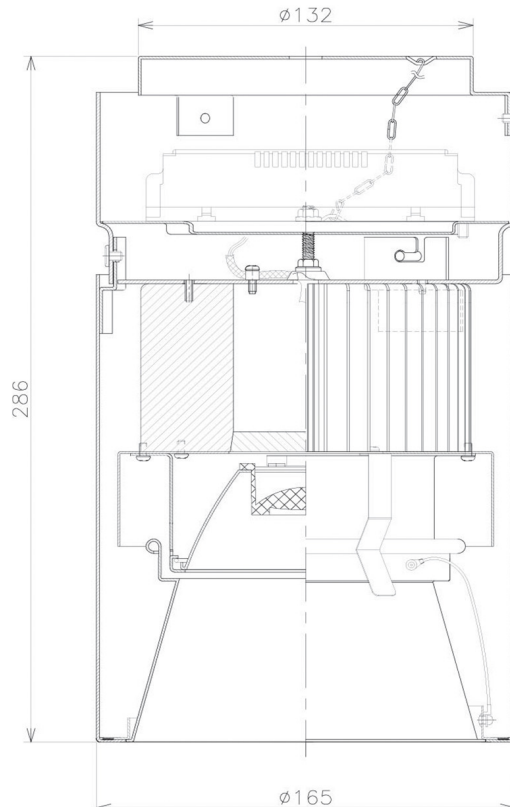

Item no. CD011-4215DW8535D

Series Name: Ceiling Light (Deep Cone)

Dark Mirror Reflector

Installation	Direct mount
Type	
Fixture wattage	42.8W
Beam angle	15 deg
Color Temp.	3500K
CRI	Ra>85
Luminous	2985 lm
Body	Die-cast aluminum alloy
Body finish	White
Trim finish	White
Reflector finish	Dark Mirror
IP Rate	IP20
Light source	COB module
Input Voltage	AC220~240V
Dimming Type	Non-Dimmable
Certificate	CE, CCC
Cut Hole	N/A

Weight	
42.8W	2.6kg
36.0W	2.4kg
28.5W	2.4kg