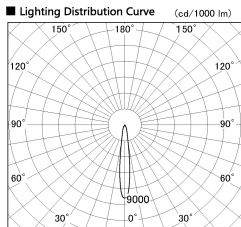

Item no. CD011-4215DW8535D

Series Name: Ceiling Light (Deep Cone)

Dark Mirror Reflector

Installation	Direct mount
Type	
Fixture wattage	42.8W
Beam angle	15 deg
Color Temp.	3500K
CRI	Ra>85
Luminous	2985 lm
Body	Die-cast aluminum alloy
Body finish	White
Trim finish	White
Reflector finish	Dark Mirror
IP Rate	IP20
Light source	COB module
Input Voltage	AC220~240V
Dimming Type	Non-Dimmable
Certificate	CE, CCC
Cut Hole	N/A

Weight	
42.8W	2.6kg
36.0W	2.4kg
28.5W	2.4kg