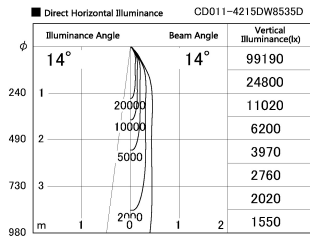

Item no. CD011-4215DW8535D

Series Name: Ceiling Light (Deep Cone)

Dark Mirror Reflector

Installation	Direct mount
Type	
Fixture wattage	42.8W
Beam angle	15 deg
Color Temp.	3500K
CRI	Ra>85
Luminous	2985 lm
Body	Die-cast aluminum alloy
Body finish	White
Trim finish	White
Reflector finish	Dark Mirror
IP Rate	IP20
Light source	COB module
Input Voltage	AC220~240V
Dimming Type	Non-Dimmable
Certificate	CE, CCC
Cut Hole	N/A

Weight	
42.8W	2.6kg
36.0W	2.4kg
28.5W	2.4kg