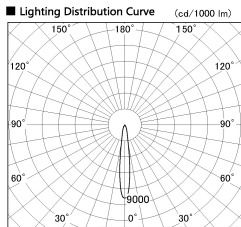

Item no. CD011-4215DW8540D

Series Name: Ceiling Light (Deep Cone)

Dark Mirror Reflector

■ Direct Horizontal Illuminance CD011-4215DW8540D

Illuminance Angle	Beam Angle	Vertical Illuminance(lx)
14°	14°	100120
1	50000	25030
2	20000	11120
3	10000	6260
4	5000	4000
5	2780	2780
6	2040	2040
7	1560	1560

Installation	Direct mount
Type	
Fixture wattage	42.8W
Beam angle	15 deg
Color Temp.	4000K
CRI	Ra>85
Luminous	3013 lm
Body	Die-cast aluminum alloy
Body finish	White
Trim finish	White
Reflector finish	Dark Mirror
IP Rate	IP20
Light source	COB module
Input Voltage	AC220~240V
Dimming Type	Non-Dimmable
Certificate	CE, CCC
Cut Hole	N/A

Weight	
42.8W	2.6kg
36.0W	2.4kg
28.5W	2.4kg