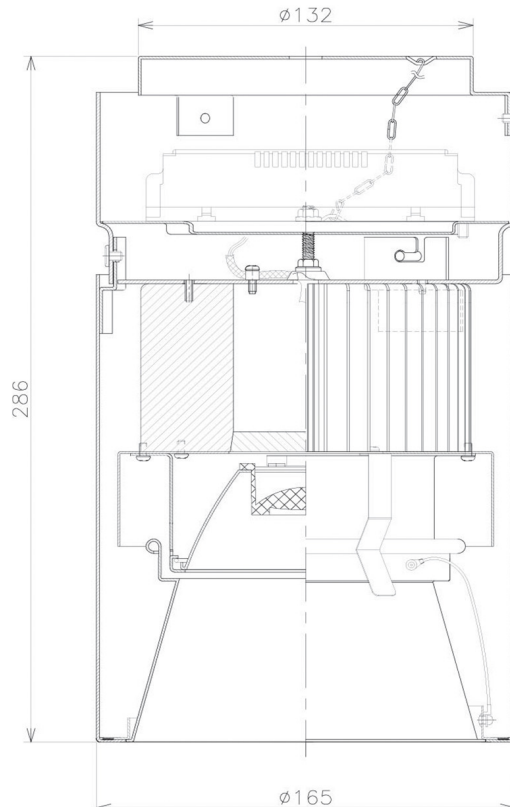

Item no. CD011-4215DW8540D

Series Name: Ceiling Light (Deep Cone)

Dark Mirror Reflector

■ Direct Horizontal Illuminance CD011-4215DW8540D

Illuminance Angle	Beam Angle	Vertical Illuminance(lx)
14°	14°	100120
1	50000	25030
2	20000	11120
3	10000	6260
4	5000	4000
5	2780	2780
6	2040	2040
7	1560	1560

Installation	Direct mount
Type	
Fixture wattage	42.8W
Beam angle	15 deg
Color Temp.	4000K
CRI	Ra>85
Luminous	3013 lm
Body	Die-cast aluminum alloy
Body finish	White
Trim finish	White
Reflector finish	Dark Mirror
IP Rate	IP20
Light source	COB module
Input Voltage	AC220~240V
Dimming Type	Non-Dimmable
Certificate	CE, CCC
Cut Hole	N/A

Weight	
42.8W	2.6kg
36.0W	2.4kg
28.5W	2.4kg