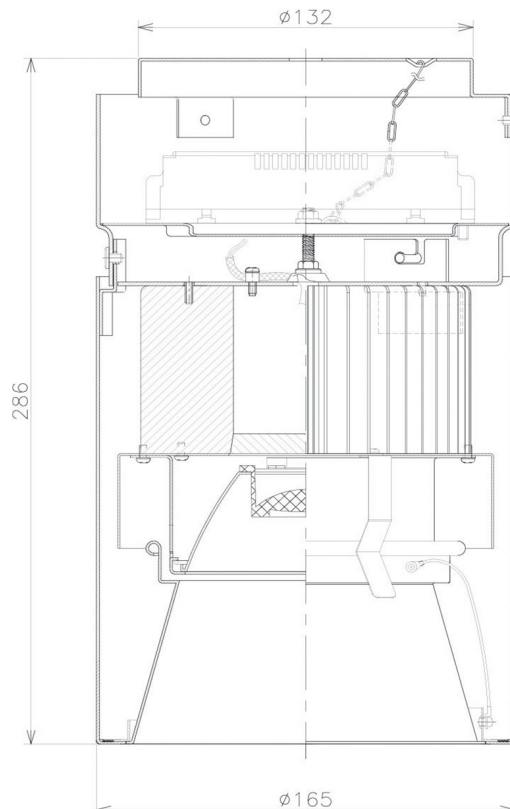

Item no. CD011-4215DW8540D

Series Name: Ceiling Light (Deep Cone)

Dark Mirror Reflector

■ Direct Horizontal Illuminance CD011-4215DW8540D

Illuminance Angle	Beam Angle	Vertical Illuminance(lx)
14°	14°	100120
1	50000	25030
2	20000	11120
3	10000	6260
4	5000	4000
5	2780	2780
6	2040	2040
7	1560	1560

Installation	Direct mount
Type	Ceiling Light (Deep Cone)
Fixture wattage	42.8W
Beam angle	15 deg
Color Temp.	4000K
CRI	Ra>85
Luminous	3013 lm
Body	Die-cast aluminum alloy
Body finish	White
Trim finish	White
Reflector finish	Dark Mirror
IP Rate	IP20
Light source	COB module
Input Voltage	AC220~240V
Dimming Type	Non-Dimmable
Certificate	CE, CCC
Cut Hole	N/A

Weight	
42.8W	2.6kg
36.0W	2.4kg
28.5W	2.4kg