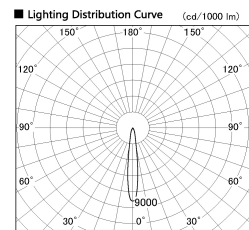

Item no. CD011-4215DW8540D

Series Name: Ceiling Light (Deep Cone)

Dark Mirror Reflector

■ Direct Horizontal Illuminance CD011-4215DW8540D

Illuminance Angle	Beam Angle	Vertical Illuminance(lx)
14°	14°	100120
1	50000	25030
2	20000	11120
3	10000	6260
4	5000	4000
5	2780	2780
6	2040	2040
7	1560	1560

Installation	Direct mount
Type	Ceiling Light (Deep Cone)
Fixture wattage	42.8W
Beam angle	15 deg
Color Temp.	4000K
CRI	Ra>85
Luminous	3013 lm
Body	Die-cast aluminum alloy
Body finish	White
Trim finish	White
Reflector finish	Dark Mirror
IP Rate	IP20
Light source	COB module
Input Voltage	AC220~240V
Dimming Type	Non-Dimmable
Certificate	CE, CCC
Cut Hole	N/A

Weight	
42.8W	2.6kg
36.0W	2.4kg
28.5W	2.4kg