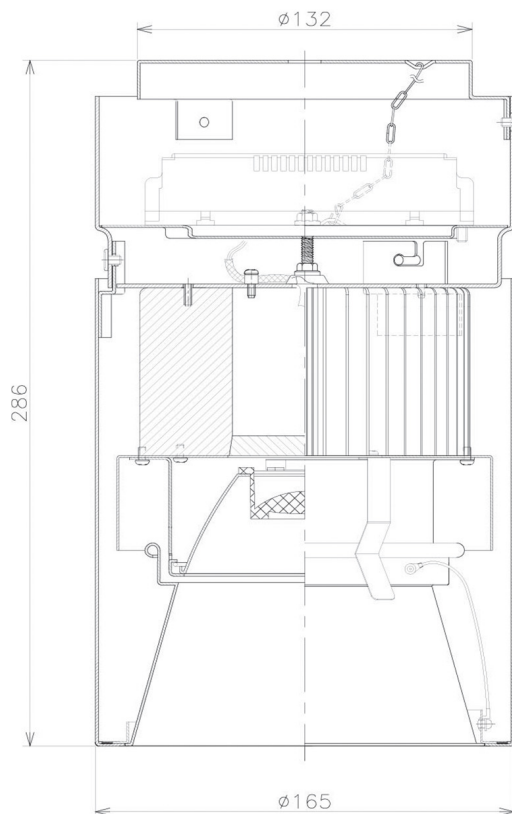

Item no. CD011-4215MW8527D

Series Name: Ceiling Light (Deep Cone)

| | |
|------------------|-------------------------|
| Installation | Direct mount |
| Type | |
| Fixture wattage | 42.8W |
| Beam angle | 15 deg |
| Color Temp. | 2700K |
| CRI | Ra>85 |
| Luminous | 2965 lm |
| Body | Die-cast aluminum alloy |
| Body finish | White |
| Trim finish | White |
| Reflector finish | Mirror |
| IP Rate | IP20 |
| Light source | COB module |
| Input Voltage | AC220~240V |
| Dimming Type | Non-Dimmable |
| Certificate | CE, CCC |
| Cut Hole | N/A |

■ Direct Horizontal Illuminance CD011-4215MW8527D

| Illuminance Angle | Beam Angle | Vertical Illuminance (lx) |
|-------------------|------------|---------------------------|
| 14° | 14° | 98530 |
| 1 | | 24630 |
| 240 | | 10950 |
| 1 | | 6160 |
| 490 | | 3940 |
| 2 | | 2740 |
| 730 | | 2010 |
| 3 | | 1540 |
| 980 | | |

| Weight | |
|--------|-------|
| 42.8W | 2.6kg |
| 36.0W | 2.4kg |
| 28.5W | 2.4kg |