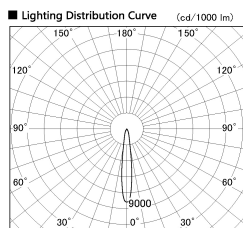

Item no. CD011-4215MW8527D

Series Name: Ceiling Light (Deep Cone)

| | |
|------------------|-------------------------|
| Installation | Direct mount |
| Type | |
| Fixture wattage | 42.8W |
| Beam angle | 15 deg |
| Color Temp. | 2700K |
| CRI | Ra>85 |
| Luminous | 2965 lm |
| Body | Die-cast aluminum alloy |
| Body finish | White |
| Trim finish | White |
| Reflector finish | Mirror |
| IP Rate | IP20 |
| Light source | COB module |
| Input Voltage | AC220~240V |
| Dimming Type | Non-Dimmable |
| Certificate | CE, CCC |
| Cut Hole | N/A |

■ Direct Horizontal Illuminance CD011-4215MW8527D

| Illuminance Angle | Beam Angle | Vertical Illuminance (lx) |
|-------------------|------------|---------------------------|
| 14° | 14° | 98530 |
| 1 | | 24630 |
| 240 | | 10950 |
| 1 | | 6160 |
| 490 | | 3940 |
| 2 | | 2740 |
| 730 | | 2010 |
| 3 | | 1540 |
| 980 | | |

| Weight | |
|--------|-------|
| 42.8W | 2.6kg |
| 36.0W | 2.4kg |
| 28.5W | 2.4kg |