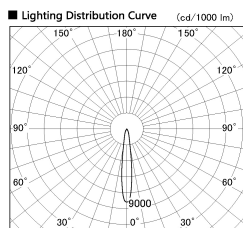

Item no. CD011-4215MW8530D

Series Name: Ceiling Light (Deep Cone)

Installation	Direct mount
Type	
Fixture wattage	42.8W
Beam angle	15 deg
Color Temp.	3000K
CRI	Ra>85
Luminous	3092 lm
Body	Die-cast aluminum alloy
Body finish	White
Trim finish	White
Reflector finish	Mirror
IP Rate	IP20
Light source	COB module
Input Voltage	AC220~240V
Dimming Type	Non-Dimmable
Certificate	CE, CCC
Cut Hole	N/A

■ Direct Horizontal Illuminance CD011-4215MW8530D

φ	Illuminance Angle	Beam Angle	Vertical Illuminance(lx)
	14°	14°	102750
240			25690
1	50000		11420
2	20000		6420
490	10000		4110
3	5000		2850
730			2100
980			1610
m	1	2	

Weight	
42.8W	2.6kg
36.0W	2.4kg
28.5W	2.4kg