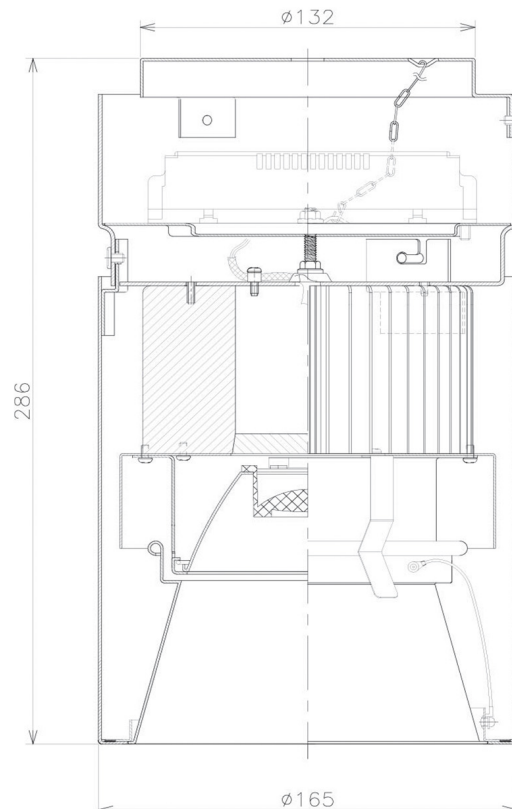

Item no. CD011-4215MW8530D

Series Name: Ceiling Light (Deep Cone)

■ Direct Horizontal Illuminance CD011-4215MW8530D

φ	Illuminance Angle	Beam Angle	Vertical Illuminance (lx)
	14°	14°	102750
240	1	50000	25690
		20000	11420
480	2	10000	6420
		5000	4110
730	3		2850
			2100
980	m	1 2	1610

Installation	Direct mount
Type	Ceiling Light (Deep Cone)
Fixture wattage	42.8W
Beam angle	15 deg
Color Temp.	3000K
CRI	Ra>85
Luminous	3092 lm
Body	Die-cast aluminum alloy
Body finish	White
Trim finish	White
Reflector finish	Mirror
IP Rate	IP20
Light source	COB module
Input Voltage	AC220~240V
Dimming Type	Non-Dimmable
Certificate	CE, CCC
Cut Hole	N/A

Weight	
42.8W	2.6kg
36.0W	2.4kg
28.5W	2.4kg