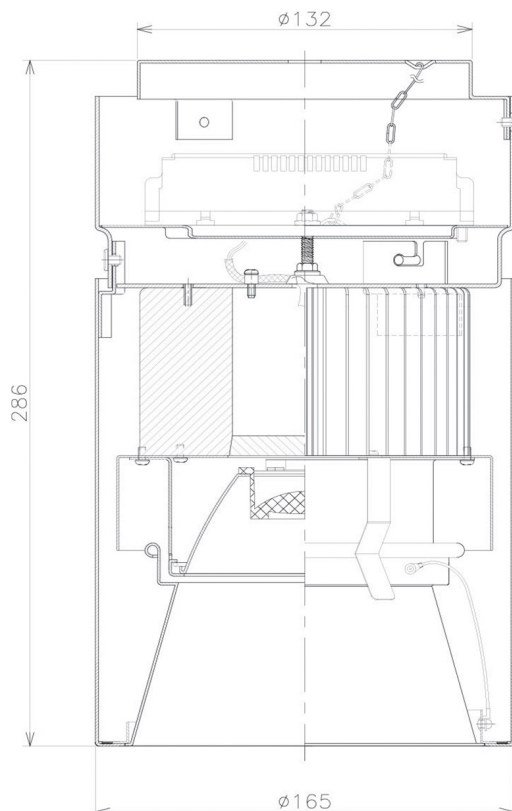

Item no. CD011-4215MW8530D

Series Name: Ceiling Light (Deep Cone)

Installation	Direct mount
Type	
Fixture wattage	42.8W
Beam angle	15 deg
Color Temp.	3000K
CRI	Ra>85
Luminous	3092 lm
Body	Die-cast aluminum alloy
Body finish	White
Trim finish	White
Reflector finish	Mirror
IP Rate	IP20
Light source	COB module
Input Voltage	AC220~240V
Dimming Type	Non-Dimmable
Certificate	CE, CCC
Cut Hole	N/A

■ Direct Horizontal Illuminance CD011-4215MW8530D

φ	Illuminance Angle	Beam Angle	Vertical Illuminance(lx)
	14°	14°	102750
240			25690
1	50000		11420
2	20000		6420
490	10000		4110
3	5000		2850
730			2100
980			1610
m	1	2	

Weight	
42.8W	2.6kg
36.0W	2.4kg
28.5W	2.4kg