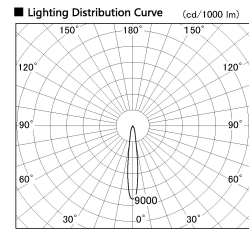

Item no. CD011-4215MW8530D

Series Name: Ceiling Light (Deep Cone)

■ Direct Horizontal Illuminance CD011-4215MW8530D

φ	Illuminance Angle	Beam Angle	Vertical Illuminance (lx)
	14°	14°	102750
240	1	50000	25690
		20000	11420
480	2	10000	6420
		5000	4110
730	3		2850
			2100
980	m	1 2	1610

Installation	Direct mount
Type	Ceiling Light (Deep Cone)
Fixture wattage	42.8W
Beam angle	15 deg
Color Temp.	3000K
CRI	Ra>85
Luminous	3092 lm
Body	Die-cast aluminum alloy
Body finish	White
Trim finish	White
Reflector finish	Mirror
IP Rate	IP20
Light source	COB module
Input Voltage	AC220~240V
Dimming Type	Non-Dimmable
Certificate	CE, CCC
Cut Hole	N/A

Weight	
42.8W	2.6kg
36.0W	2.4kg
28.5W	2.4kg