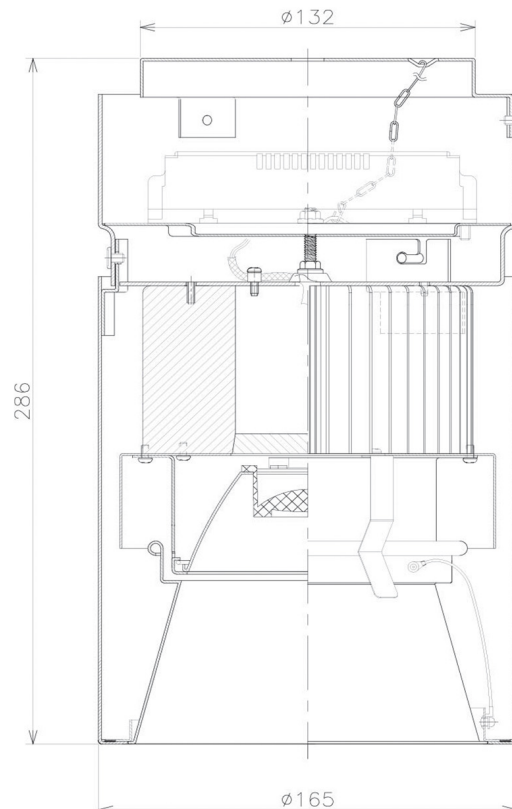

Item no. CD011-4215MW8535D

Series Name: Ceiling Light (Deep Cone)

■ Direct Horizontal Illuminance CD011-4215MW8535D

Illuminance Angle	Beam Angle	Vertical Illuminance (lx)
14°	14°	104410
1	5000	26100
2	2000	11600
3	1000	6530
4	500	4180
730	2900	2900
980	2130	2130
m	1 200	1 2 1630

Installation	Direct mount
Type	
Fixture wattage	42.8W
Beam angle	15 deg
Color Temp.	3500K
CRI	Ra>85
Luminous	3142 lm
Body	Die-cast aluminum alloy
Body finish	White
Trim finish	White
Reflector finish	Mirror
IP Rate	IP20
Light source	COB module
Input Voltage	AC220~240V
Dimming Type	Non-Dimmable
Certificate	CE, CCC
Cut Hole	N/A

Weight	
42.8W	2.6kg
36.0W	2.4kg
28.5W	2.4kg