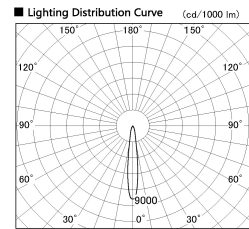

Item no. CD011-4215MW8535D

Series Name: Ceiling Light (Deep Cone)

■ Direct Horizontal Illuminance CD011-4215MW8535D

Illuminance Angle	Beam Angle	Vertical Illuminance (lx)
14°	14°	104410
1	5000	26100
2	2000	11600
3	1000	6530
4	500	4180
730	2900	2900
980	2130	2130
m	1 200	1 2 1630

Installation	Direct mount
Type	
Fixture wattage	42.8W
Beam angle	15 deg
Color Temp.	3500K
CRI	Ra>85
Luminous	3142 lm
Body	Die-cast aluminum alloy
Body finish	White
Trim finish	White
Reflector finish	Mirror
IP Rate	IP20
Light source	COB module
Input Voltage	AC220~240V
Dimming Type	Non-Dimmable
Certificate	CE, CCC
Cut Hole	N/A

Weight	
42.8W	2.6kg
36.0W	2.4kg
28.5W	2.4kg