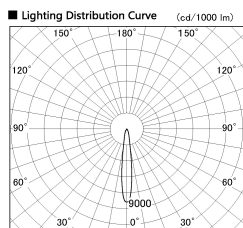

Item no. CD011-4215MW8540D

Series Name: Ceiling Light (Deep Cone)

Installation	Direct mount
Type	Ceiling Light (Deep Cone)
Fixture wattage	42.8W
Beam angle	15 deg
Color Temp.	4000K
CRI	Ra>85
Luminous	3172 lm
Body	Die-cast aluminum alloy
Body finish	White
Trim finish	White
Reflector finish	Mirror
IP Rate	IP20
Light source	COB module
Input Voltage	AC220~240V
Dimming Type	Non-Dimmable
Certificate	CE, CCC
Cut Hole	N/A

■ Direct Horizontal Illuminance CD011-4215MW8540D

Illuminance Angle	Beam Angle	Vertical Illuminance(lx)
14°	14°	105400
1	5000	26350
240	2000	11710
1	1000	6590
490	2	4220
2	500	2930
730	3	2150
980	m	1650

Weight	
42.8W	2.6kg
36.0W	2.4kg
28.5W	2.4kg