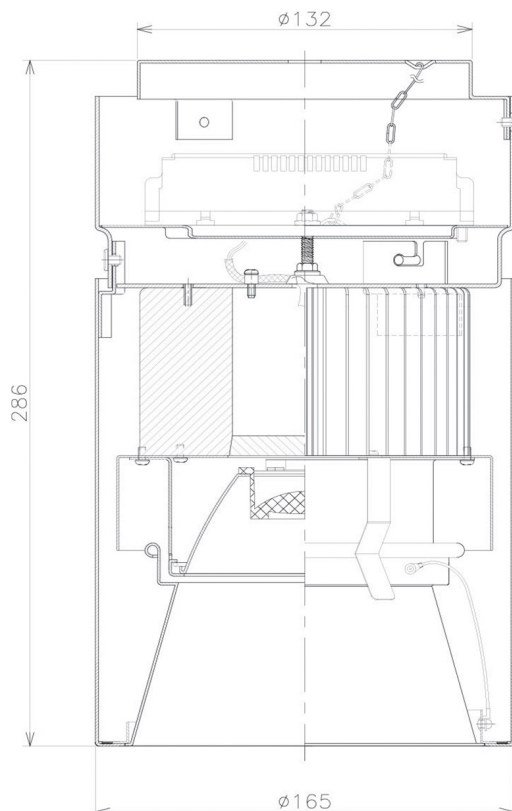

Item no. CD011-4215MW8540D

Series Name: Ceiling Light (Deep Cone)

Installation	Direct mount
Type	
Fixture wattage	42.8W
Beam angle	15 deg
Color Temp.	4000K
CRI	Ra>85
Luminous	3172 lm
Body	Die-cast aluminum alloy
Body finish	White
Trim finish	White
Reflector finish	Mirror
IP Rate	IP20
Light source	COB module
Input Voltage	AC220~240V
Dimming Type	Non-Dimmable
Certificate	CE, CCC
Cut Hole	N/A

■ Direct Horizontal Illuminance CD011-4215MW8540D

φ	Illuminance Angle	Beam Angle	Vertical Illuminance(lx)
105400	14°	14°	105400
26350			26350
11710			11710
6590			6590
4220			4220
2930			2930
2150			2150
1650			1650

Weight	
42.8W	2.6kg
36.0W	2.4kg
28.5W	2.4kg