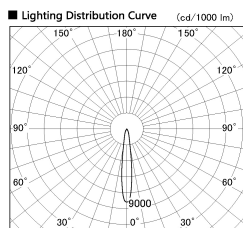

Item no. CD011-4215MW8540D

Series Name: Ceiling Light (Deep Cone)

Installation	Direct mount
Type	
Fixture wattage	42.8W
Beam angle	15 deg
Color Temp.	4000K
CRI	Ra>85
Luminous	3172 lm
Body	Die-cast aluminum alloy
Body finish	White
Trim finish	White
Reflector finish	Mirror
IP Rate	IP20
Light source	COB module
Input Voltage	AC220~240V
Dimming Type	Non-Dimmable
Certificate	CE, CCC
Cut Hole	N/A

■ Direct Horizontal Illuminance CD011-4215MW8540D

φ	Illuminance Angle	Beam Angle	Vertical Illuminance(lx)
105400	14°	14°	105400
26350			26350
11710			11710
6590			6590
4220			4220
2930			2930
2150			2150
1650			1650

Weight	
42.8W	2.6kg
36.0W	2.4kg
28.5W	2.4kg