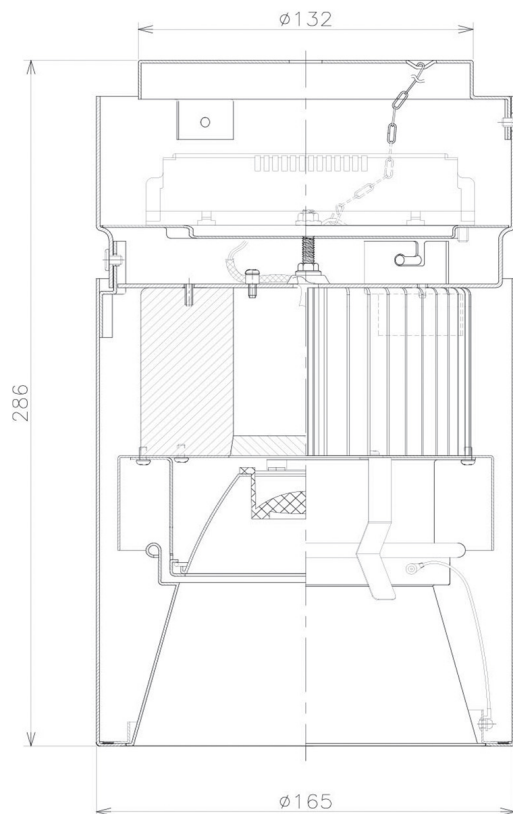

Item no. CD011-4215MW8540D

Series Name: Ceiling Light (Deep Cone)

Installation	Direct mount
Type	Ceiling Light (Deep Cone)
Fixture wattage	42.8W
Beam angle	15 deg
Color Temp.	4000K
CRI	Ra>85
Luminous	3172 lm
Body	Die-cast aluminum alloy
Body finish	White
Trim finish	White
Reflector finish	Mirror
IP Rate	IP20
Light source	COB module
Input Voltage	AC220~240V
Dimming Type	Non-Dimmable
Certificate	CE, CCC
Cut Hole	N/A

■ Direct Horizontal Illuminance CD011-4215MW8540D

Illuminance Angle	Beam Angle	Vertical Illuminance(lx)
14°	14°	105400
1	5000	26350
240	2000	11710
1	1000	6590
490	2	4220
2	500	2930
730	3	2150
980	m	1650

Weight	
42.8W	2.6kg
36.0W	2.4kg
28.5W	2.4kg