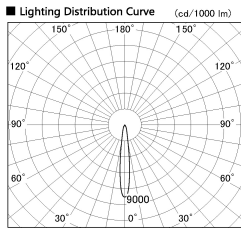

Item no. CD011-4215WW8527D

Series Name: Ceiling Light (Deep Cone)

White Reflector

■ Direct Horizontal Illuminance CD011-4215WW8527D

Illuminance Angle	Beam Angle	Vertical Illuminance(lx)
13°	14°	96690
1		24170
220		10740
1		6040
450		3870
2		2690
680		1970
3		1510
910		

Installation	Direct mount
Type	Ceiling Light (Deep Cone)
Fixture wattage	42.8W
Beam angle	15 deg
Color Temp.	2700K
CRI	Ra>85
Luminous	2952 lm
Body	Die-cast aluminum alloy
Body finish	White
Trim finish	White
Reflector finish	White
IP Rate	IP20
Light source	COB module
Input Voltage	AC220~240V
Dimming Type	Non-Dimmable
Certificate	CE, CCC
Cut Hole	N/A

Weight	
42.8W	2.6kg
36.0W	2.4kg
28.5W	2.4kg