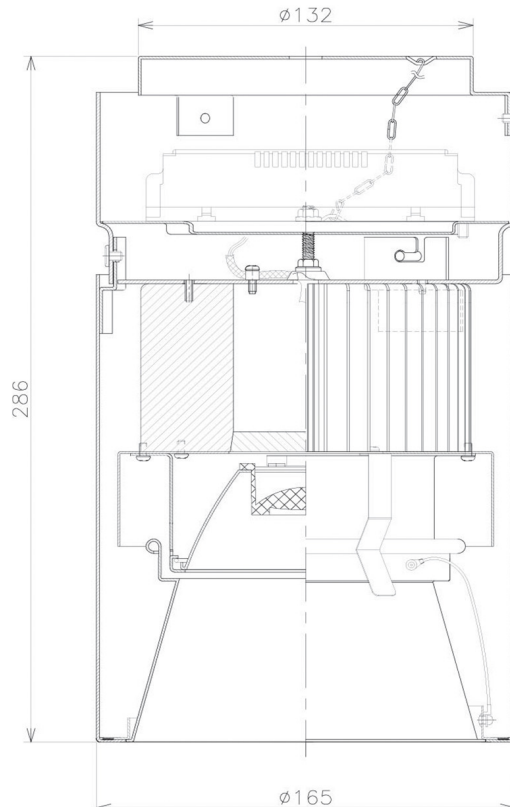

Item no. CD011-4215WW8527D

Series Name: Ceiling Light (Deep Cone)

White Reflector

Installation	Direct mount
Type	
Fixture wattage	42.8W
Beam angle	15 deg
Color Temp.	2700K
CRI	Ra>85
Luminous	2952 lm
Body	Die-cast aluminum alloy
Body finish	White
Trim finish	White
Reflector finish	White
IP Rate	IP20
Light source	COB module
Input Voltage	AC220~240V
Dimming Type	Non-Dimmable
Certificate	CE, CCC
Cut Hole	N/A

Weight	
42.8W	2.6kg
36.0W	2.4kg
28.5W	2.4kg