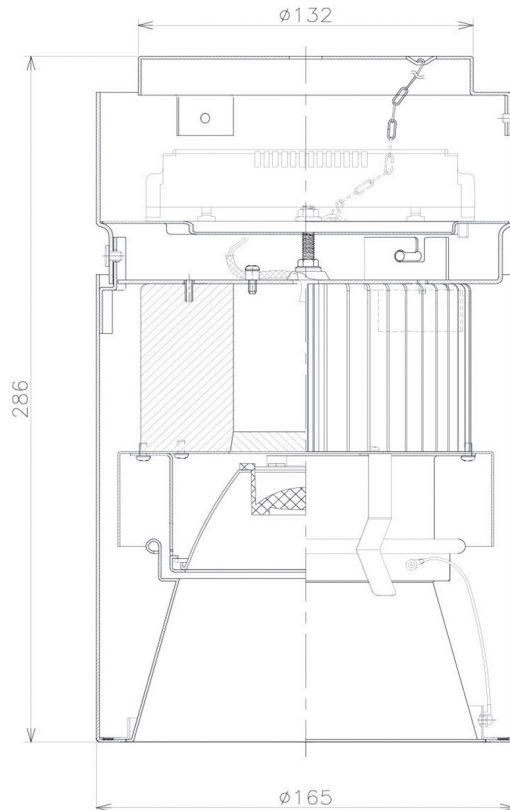

Item no. CD011-4215WW8527D

Series Name: Ceiling Light (Deep Cone)

White Reflector

■ Direct Horizontal Illuminance CD011-4215WW8527D

Illuminance Angle	Beam Angle	Vertical Illuminance(lx)
13°	14°	96690
1		24170
220		10740
1		6040
450		3870
2		2690
680		1970
3		1510
910		

Installation	Direct mount
Type	Ceiling Light (Deep Cone)
Fixture wattage	42.8W
Beam angle	15 deg
Color Temp.	2700K
CRI	Ra>85
Luminous	2952 lm
Body	Die-cast aluminum alloy
Body finish	White
Trim finish	White
Reflector finish	White
IP Rate	IP20
Light source	COB module
Input Voltage	AC220~240V
Dimming Type	Non-Dimmable
Certificate	CE, CCC
Cut Hole	N/A

Weight	
42.8W	2.6kg
36.0W	2.4kg
28.5W	2.4kg