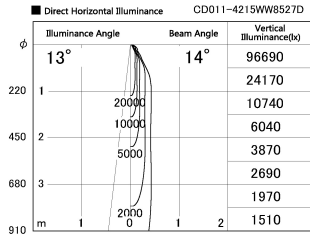

Item no. CD011-4215WW8527D

Series Name: Ceiling Light (Deep Cone)

White Reflector

Installation	Direct mount
Type	
Fixture wattage	42.8W
Beam angle	15 deg
Color Temp.	2700K
CRI	Ra>85
Luminous	2952 lm
Body	Die-cast aluminum alloy
Body finish	White
Trim finish	White
Reflector finish	White
IP Rate	IP20
Light source	COB module
Input Voltage	AC220~240V
Dimming Type	Non-Dimmable
Certificate	CE, CCC
Cut Hole	N/A

Weight	
42.8W	2.6kg
36.0W	2.4kg
28.5W	2.4kg