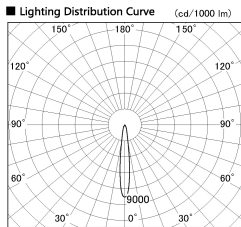

Item no. CD011-4215WW8527D

Series Name: Ceiling Light (Deep Cone)

White Reflector

Installation	Direct mount
Type	
Fixture wattage	42.8W
Beam angle	15 deg
Color Temp.	2700K
CRI	Ra>85
Luminous	2952 lm
Body	Die-cast aluminum alloy
Body finish	White
Trim finish	White
Reflector finish	White
IP Rate	IP20
Light source	COB module
Input Voltage	AC220~240V
Dimming Type	Non-Dimmable
Certificate	CE, CCC
Cut Hole	N/A

Weight	
42.8W	2.6kg
36.0W	2.4kg
28.5W	2.4kg