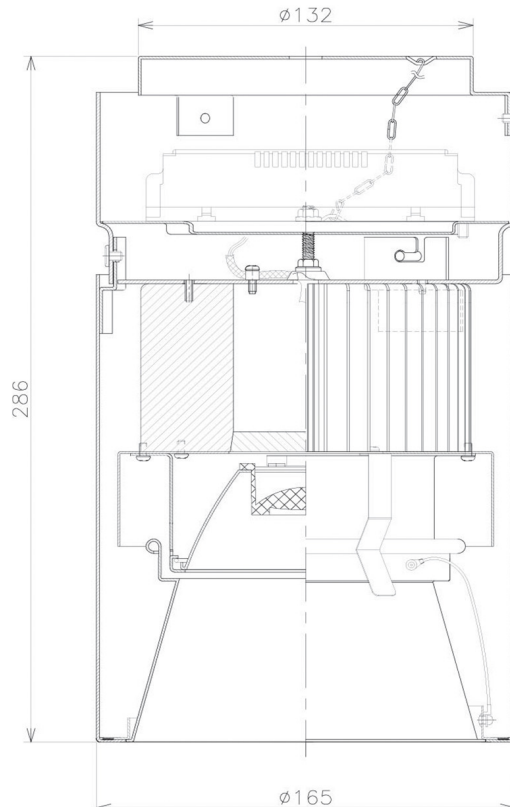

Item no. CD011-4215WW8530D

Series Name: Ceiling Light (Deep Cone)

White Reflector

■ Direct Horizontal Illuminance CD011-4215WW8530D

Illuminance Angle	Beam Angle	Vertical Illuminance (lx)
13°	14°	100820
1	50000	25210
220	20000	11200
1	10000	6300
450	5000	4030
680		2800
3		2060
910		1580

Installation	Direct mount
Type	
Fixture wattage	42.8W
Beam angle	15 deg
Color Temp.	3000K
CRI	Ra>85
Luminous	3078 lm
Body	Die-cast aluminum alloy
Body finish	White
Trim finish	White
Reflector finish	White
IP Rate	IP20
Light source	COB module
Input Voltage	AC220~240V
Dimming Type	Non-Dimmable
Certificate	CE, CCC
Cut Hole	N/A

Weight	
42.8W	2.6kg
36.0W	2.4kg
28.5W	2.4kg