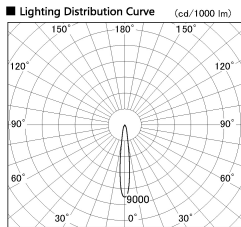

Item no. CD011-4215WW8530D

Series Name: Ceiling Light (Deep Cone)

White Reflector

■ Direct Horizontal Illuminance CD011-4215WW8530D

Illuminance Angle	Beam Angle	Vertical Illuminance (lx)
13°	14°	100820
1	50000	25210
220	20000	11200
1	10000	6300
450	5000	4030
680		2800
3		2060
910		1580

Installation	Direct mount
Type	
Fixture wattage	42.8W
Beam angle	15 deg
Color Temp.	3000K
CRI	Ra>85
Luminous	3078 lm
Body	Die-cast aluminum alloy
Body finish	White
Trim finish	White
Reflector finish	White
IP Rate	IP20
Light source	COB module
Input Voltage	AC220~240V
Dimming Type	Non-Dimmable
Certificate	CE, CCC
Cut Hole	N/A

Weight	
42.8W	2.6kg
36.0W	2.4kg
28.5W	2.4kg