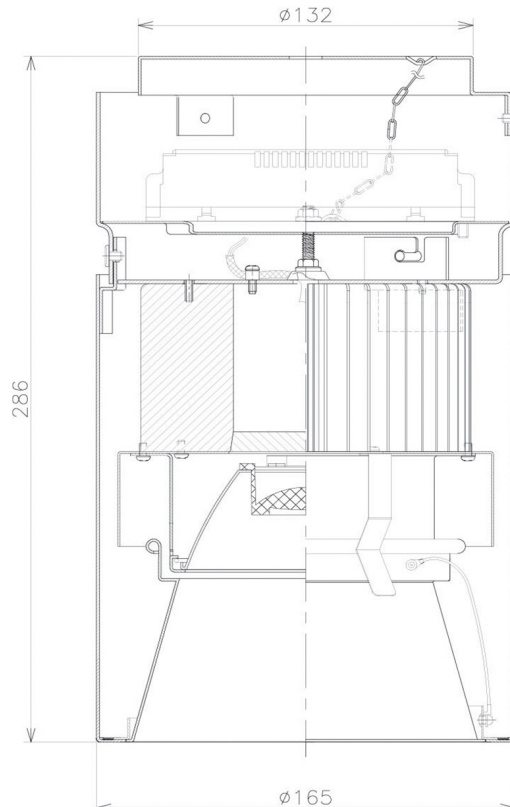

Item no. CD011-4215WW8535D

Series Name: Ceiling Light (Deep Cone)

White Reflector

■ Direct Horizontal Illuminance CD011-4215WW8535D

Illuminance Angle	Beam Angle	Vertical Illuminance (lx)
13°	14°	102460
1	50000	25610
220	20000	11380
1	10000	6400
450	5000	4100
680		2850
3		2090
910	2°0'	1600

Installation	Direct mount
Type	Ceiling Light (Deep Cone)
Fixture wattage	42.8W
Beam angle	15 deg
Color Temp.	3500K
CRI	Ra>85
Luminous	3128 lm
Body	Die-cast aluminum alloy
Body finish	White
Trim finish	White
Reflector finish	White
IP Rate	IP20
Light source	COB module
Input Voltage	AC220~240V
Dimming Type	Non-Dimmable
Certificate	CE, CCC
Cut Hole	N/A

Weight	
42.8W	2.6kg
36.0W	2.4kg
28.5W	2.4kg