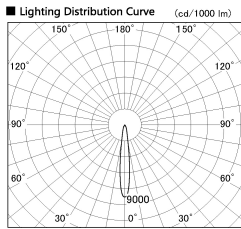

Item no. CD011-4215WW8535D

Series Name: Ceiling Light (Deep Cone)

White Reflector

■ Direct Horizontal Illuminance CD011-4215WW8535D

Illuminance Angle	Beam Angle	Vertical Illuminance (lx)
13°	14°	102460
1	50000	25610
220	20000	11380
1	10000	6400
450	5000	4100
680		2850
3		2090
910	2°0'	1600

Installation	Direct mount
Type	Ceiling Light (Deep Cone)
Fixture wattage	42.8W
Beam angle	15 deg
Color Temp.	3500K
CRI	Ra>85
Luminous	3128 lm
Body	Die-cast aluminum alloy
Body finish	White
Trim finish	White
Reflector finish	White
IP Rate	IP20
Light source	COB module
Input Voltage	AC220~240V
Dimming Type	Non-Dimmable
Certificate	CE, CCC
Cut Hole	N/A

Weight	
42.8W	2.6kg
36.0W	2.4kg
28.5W	2.4kg