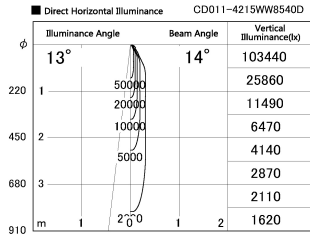

Item no. CD011-4215WW8540D

Series Name: Ceiling Light (Deep Cone)

White Reflector

Installation	Direct mount
Type	Ceiling Light (Deep Cone)
Fixture wattage	42.8W
Beam angle	15 deg
Color Temp.	4000K
CRI	Ra>85
Luminous	3158 lm
Body	Die-cast aluminum alloy
Body finish	White
Trim finish	White
Reflector finish	White
IP Rate	IP20
Light source	COB module
Input Voltage	AC220~240V
Dimming Type	Non-Dimmable
Certificate	CE, CCC
Cut Hole	N/A

Weight	
42.8W	2.6kg
36.0W	2.4kg
28.5W	2.4kg