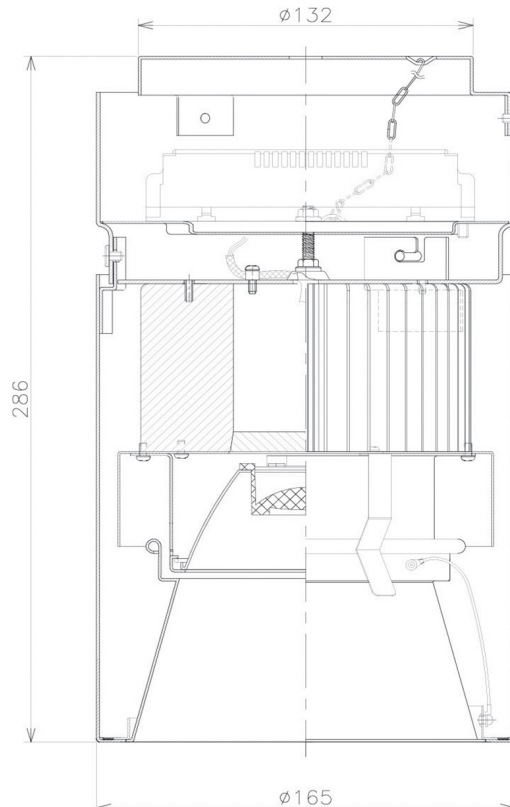

Item no. CD011-4215WW8540D

Series Name: Ceiling Light (Deep Cone)

White Reflector

Installation	Direct mount
Type	Ceiling Light (Deep Cone)
Fixture wattage	42.8W
Beam angle	15 deg
Color Temp.	4000K
CRI	Ra>85
Luminous	3158 lm
Body	Die-cast aluminum alloy
Body finish	White
Trim finish	White
Reflector finish	White
IP Rate	IP20
Light source	COB module
Input Voltage	AC220~240V
Dimming Type	Non-Dimmable
Certificate	CE, CCC
Cut Hole	N/A

Weight	
42.8W	2.6kg
36.0W	2.4kg
28.5W	2.4kg