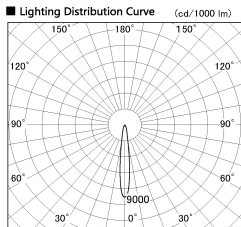

Item no. CD011-4215WW8540D

Series Name: Ceiling Light (Deep Cone)

White Reflector

Installation	Direct mount
Type	Ceiling Light (Deep Cone)
Fixture wattage	42.8W
Beam angle	15 deg
Color Temp.	4000K
CRI	Ra>85
Luminous	3158 lm
Body	Die-cast aluminum alloy
Body finish	White
Trim finish	White
Reflector finish	White
IP Rate	IP20
Light source	COB module
Input Voltage	AC220~240V
Dimming Type	Non-Dimmable
Certificate	CE, CCC
Cut Hole	N/A

Weight	
42.8W	2.6kg
36.0W	2.4kg
28.5W	2.4kg