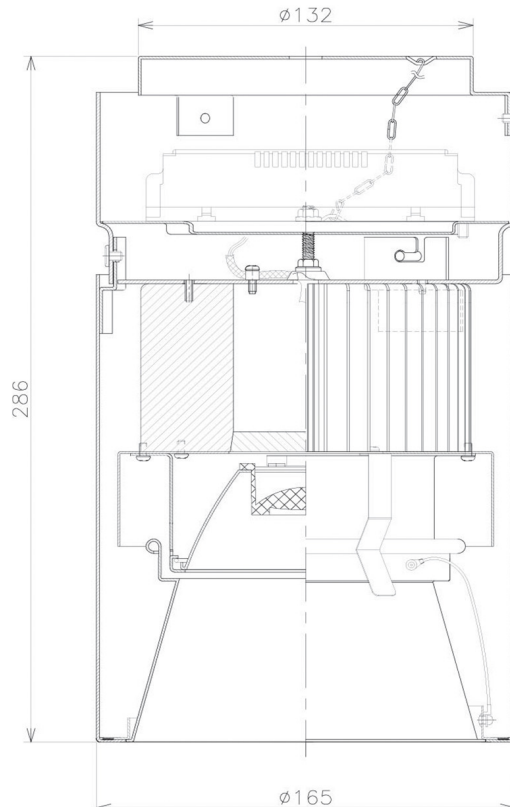

Item no. CD011-4215WW8540D

Series Name: Ceiling Light (Deep Cone)

White Reflector

■ Direct Horizontal Illuminance CD011-4215WW8540D

Illuminance Angle	Beam Angle	Vertical Illuminance(lx)
13°	14°	103440
1	50000	25860
220	20000	11490
1	10000	6470
450	5000	4140
680		2870
3		2110
910	2000	1620

Installation	Direct mount
Type	
Fixture wattage	42.8W
Beam angle	15 deg
Color Temp.	4000K
CRI	Ra>85
Luminous	3158 lm
Body	Die-cast aluminum alloy
Body finish	White
Trim finish	White
Reflector finish	White
IP Rate	IP20
Light source	COB module
Input Voltage	AC220~240V
Dimming Type	Non-Dimmable
Certificate	CE, CCC
Cut Hole	N/A

Weight	
42.8W	2.6kg
36.0W	2.4kg
28.5W	2.4kg