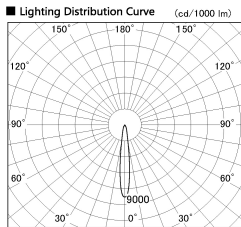

Item no. CD011-4215WW8540D

Series Name: Ceiling Light (Deep Cone)

White Reflector

■ Direct Horizontal Illuminance CD011-4215WW8540D

Illuminance Angle	Beam Angle	Vertical Illuminance(lx)
13°	14°	103440
1	50000	25860
220	20000	11490
1	10000	6470
450	5000	4140
680		2870
3		2110
910	2000	1620

Installation	Direct mount
Type	
Fixture wattage	42.8W
Beam angle	15 deg
Color Temp.	4000K
CRI	Ra>85
Luminous	3158 lm
Body	Die-cast aluminum alloy
Body finish	White
Trim finish	White
Reflector finish	White
IP Rate	IP20
Light source	COB module
Input Voltage	AC220~240V
Dimming Type	Non-Dimmable
Certificate	CE, CCC
Cut Hole	N/A

Weight	
42.8W	2.6kg
36.0W	2.4kg
28.5W	2.4kg