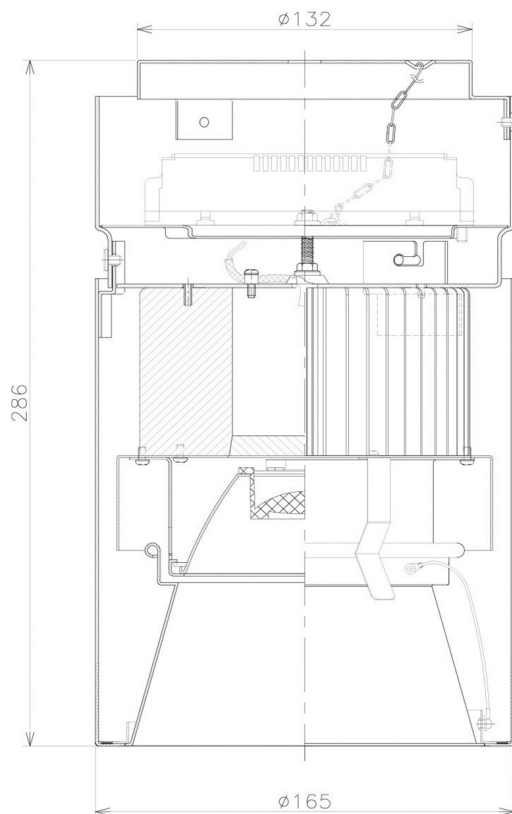

Item no. CD011-4220DW8527D

Series Name: Ceiling Light (Deep Cone)

Dark Mirror Reflector

Installation	Direct mount
Type	
Fixture wattage	42.8W
Beam angle	15 deg
Color Temp.	2700K
CRI	Ra>85
Luminous	2931 lm
Body	Die-cast aluminum alloy
Body finish	White
Trim finish	White
Reflector finish	Dark Mirror
IP Rate	IP20
Light source	COB module
Input Voltage	AC220~240V
Dimming Type	Non-Dimmable
Certificate	CE, CCC
Cut Hole	N/A

Weight	
42.8W	2.6kg
36.0W	2.4kg
28.5W	2.4kg