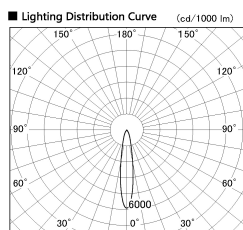

Item no. CD011-4220DW8527D

Series Name: Ceiling Light (Deep Cone)

Dark Mirror Reflector

Installation	Direct mount
Type	
Fixture wattage	42.8W
Beam angle	15 deg
Color Temp.	2700K
CRI	Ra>85
Luminous	2931 lm
Body	Die-cast aluminum alloy
Body finish	White
Trim finish	White
Reflector finish	Dark Mirror
IP Rate	IP20
Light source	COB module
Input Voltage	AC220~240V
Dimming Type	Non-Dimmable
Certificate	CE, CCC
Cut Hole	N/A

Weight	
42.8W	2.6kg
36.0W	2.4kg
28.5W	2.4kg