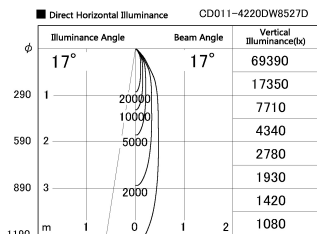

Item no. CD011-4220DW8527D

Series Name: Ceiling Light (Deep Cone)

Dark Mirror Reflector

Installation	Direct mount
Type	
Fixture wattage	42.8W
Beam angle	15 deg
Color Temp.	2700K
CRI	Ra>85
Luminous	2931 lm
Body	Die-cast aluminum alloy
Body finish	White
Trim finish	White
Reflector finish	Dark Mirror
IP Rate	IP20
Light source	COB module
Input Voltage	AC220~240V
Dimming Type	Non-Dimmable
Certificate	CE, CCC
Cut Hole	N/A

Weight	
42.8W	2.6kg
36.0W	2.4kg
28.5W	2.4kg