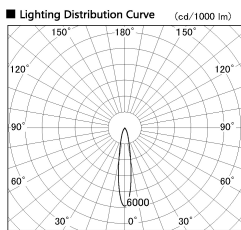

Item no. CD011-4220DW8530D

Series Name: Ceiling Light (Deep Cone)

Dark Mirror Reflector

Installation	Direct mount
Type	
Fixture wattage	42.8W
Beam angle	15 deg
Color Temp.	3000K
CRI	Ra>85
Luminous	3056 lm
Body	Die-cast aluminum alloy
Body finish	White
Trim finish	White
Reflector finish	Dark Mirror
IP Rate	IP20
Light source	COB module
Input Voltage	AC220~240V
Dimming Type	Non-Dimmable
Certificate	CE, CCC
Cut Hole	N/A

Weight	
42.8W	2.6kg
36.0W	2.4kg
28.5W	2.4kg