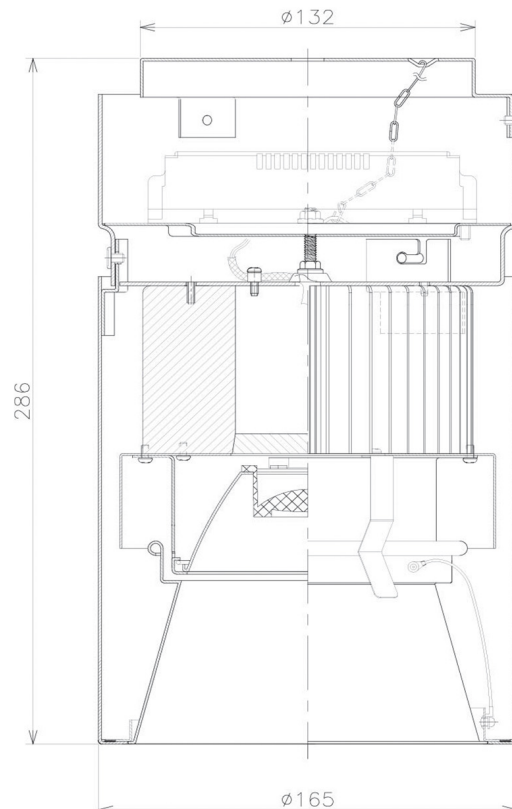

Item no. CD011-4220DW8530D

Series Name: Ceiling Light (Deep Cone)

Dark Mirror Reflector

Installation	Direct mount
Type	
Fixture wattage	42.8W
Beam angle	15 deg
Color Temp.	3000K
CRI	Ra>85
Luminous	3056 lm
Body	Die-cast aluminum alloy
Body finish	White
Trim finish	White
Reflector finish	Dark Mirror
IP Rate	IP20
Light source	COB module
Input Voltage	AC220~240V
Dimming Type	Non-Dimmable
Certificate	CE, CCC
Cut Hole	N/A

Weight	
42.8W	2.6kg
36.0W	2.4kg
28.5W	2.4kg