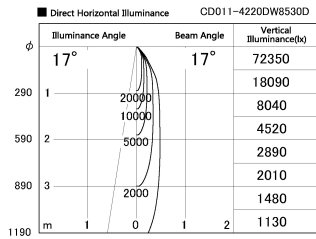

Item no. CD011-4220DW8530D

Series Name: Ceiling Light (Deep Cone)

Dark Mirror Reflector

Installation	Direct mount
Type	
Fixture wattage	42.8W
Beam angle	15 deg
Color Temp.	3000K
CRI	Ra>85
Luminous	3056 lm
Body	Die-cast aluminum alloy
Body finish	White
Trim finish	White
Reflector finish	Dark Mirror
IP Rate	IP20
Light source	COB module
Input Voltage	AC220~240V
Dimming Type	Non-Dimmable
Certificate	CE, CCC
Cut Hole	N/A

Weight	
42.8W	2.6kg
36.0W	2.4kg
28.5W	2.4kg