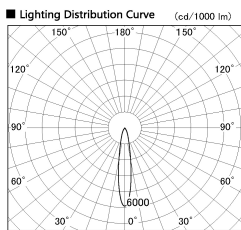

Item no. CD011-4220DW8530D

Series Name: Ceiling Light (Deep Cone)

Dark Mirror Reflector

Installation	Direct mount
Type	Ceiling Light (Deep Cone)
Fixture wattage	42.8W
Beam angle	15 deg
Color Temp.	3000K
CRI	Ra>85
Luminous	3056 lm
Body	Die-cast aluminum alloy
Body finish	White
Trim finish	White
Reflector finish	Dark Mirror
IP Rate	IP20
Light source	COB module
Input Voltage	AC220~240V
Dimming Type	Non-Dimmable
Certificate	CE, CCC
Cut Hole	N/A

Weight	
42.8W	2.6kg
36.0W	2.4kg
28.5W	2.4kg