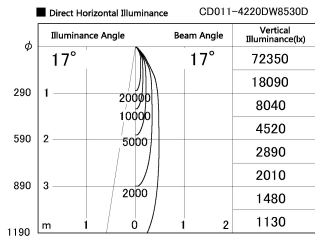

Item no. CD011-4220DW8530D

Series Name: Ceiling Light (Deep Cone)

Dark Mirror Reflector

Installation	Direct mount
Type	
Fixture wattage	42.8W
Beam angle	15 deg
Color Temp.	3000K
CRI	Ra>85
Luminous	3056 lm
Body	Die-cast aluminum alloy
Body finish	White
Trim finish	White
Reflector finish	Dark Mirror
IP Rate	IP20
Light source	COB module
Input Voltage	AC220~240V
Dimming Type	Non-Dimmable
Certificate	CE, CCC
Cut Hole	N/A

Weight	
42.8W	2.6kg
36.0W	2.4kg
28.5W	2.4kg