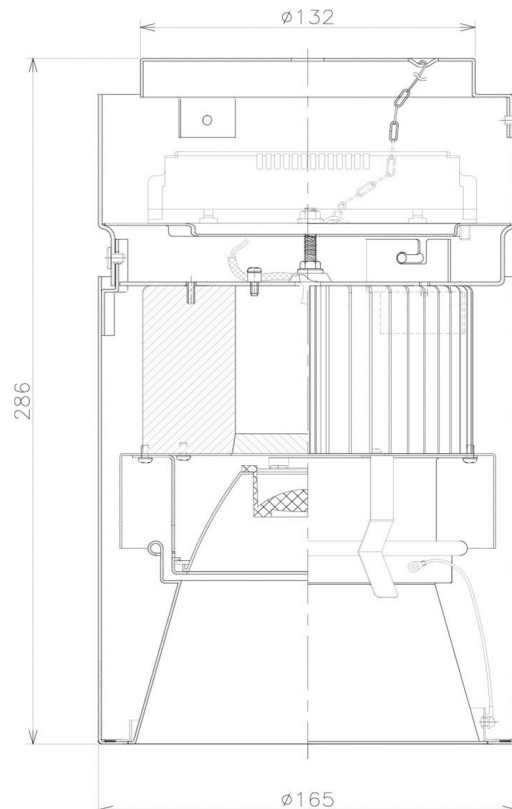

Item no. CD011-4220DW8530D

Series Name: Ceiling Light (Deep Cone)

Dark Mirror Reflector

Installation	Direct mount
Type	Ceiling Light (Deep Cone)
Fixture wattage	42.8W
Beam angle	15 deg
Color Temp.	3000K
CRI	Ra>85
Luminous	3056 lm
Body	Die-cast aluminum alloy
Body finish	White
Trim finish	White
Reflector finish	Dark Mirror
IP Rate	IP20
Light source	COB module
Input Voltage	AC220~240V
Dimming Type	Non-Dimmable
Certificate	CE, CCC
Cut Hole	N/A

Weight	
42.8W	2.6kg
36.0W	2.4kg
28.5W	2.4kg