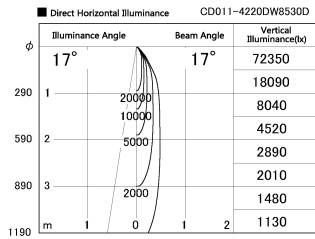

Item no. CD011-4220DW8530D

Series Name: Ceiling Light (Deep Cone)

Dark Mirror Reflector

Installation	Direct mount
Type	Ceiling Light (Deep Cone)
Fixture wattage	42.8W
Beam angle	15 deg
Color Temp.	3000K
CRI	Ra>85
Luminous	3056 lm
Body	Die-cast aluminum alloy
Body finish	White
Trim finish	White
Reflector finish	Dark Mirror
IP Rate	IP20
Light source	COB module
Input Voltage	AC220~240V
Dimming Type	Non-Dimmable
Certificate	CE, CCC
Cut Hole	N/A

Weight	
42.8W	2.6kg
36.0W	2.4kg
28.5W	2.4kg