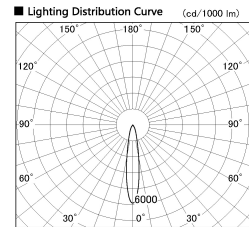

Item no. CD011-4220DW8535D

Series Name: Ceiling Light (Deep Cone)

Dark Mirror Reflector

Installation	Direct mount
Type	Ceiling Light (Deep Cone)
Fixture wattage	42.8W
Beam angle	15 deg
Color Temp.	3500K
CRI	Ra>85
Luminous	3105 lm
Body	Die-cast aluminum alloy
Body finish	White
Trim finish	White
Reflector finish	Dark Mirror
IP Rate	IP20
Light source	COB module
Input Voltage	AC220~240V
Dimming Type	Non-Dimmable
Certificate	CE, CCC
Cut Hole	N/A

Weight	
42.8W	2.6kg
36.0W	2.4kg
28.5W	2.4kg