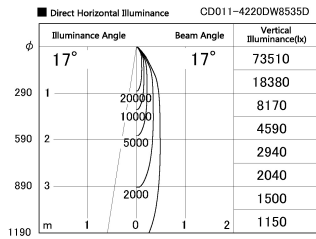

Item no. CD011-4220DW8535D

Series Name: Ceiling Light (Deep Cone)

Dark Mirror Reflector

Installation	Direct mount
Type	Ceiling Light (Deep Cone)
Fixture wattage	42.8W
Beam angle	15 deg
Color Temp.	3500K
CRI	Ra>85
Luminous	3105 lm
Body	Die-cast aluminum alloy
Body finish	White
Trim finish	White
Reflector finish	Dark Mirror
IP Rate	IP20
Light source	COB module
Input Voltage	AC220~240V
Dimming Type	Non-Dimmable
Certificate	CE, CCC
Cut Hole	N/A

Weight	
42.8W	2.6kg
36.0W	2.4kg
28.5W	2.4kg