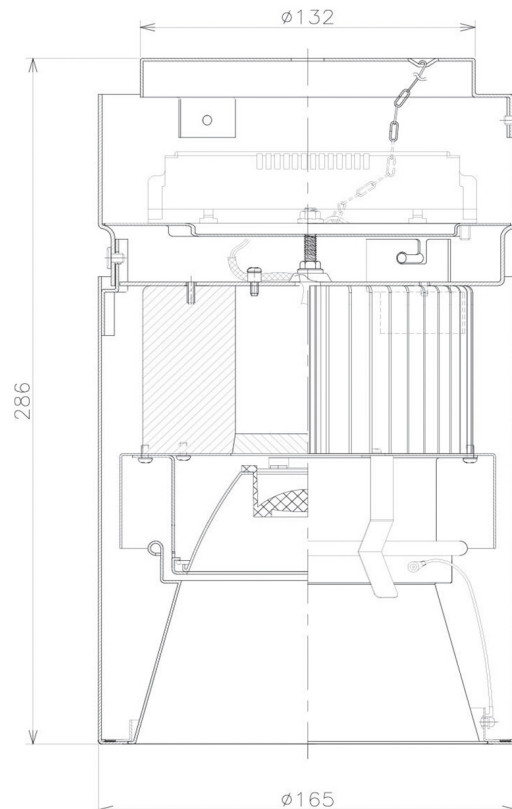

Item no. CD011-4220DW8535D

Series Name: Ceiling Light (Deep Cone)

Dark Mirror Reflector

Installation	Direct mount
Type	
Fixture wattage	42.8W
Beam angle	15 deg
Color Temp.	3500K
CRI	Ra>85
Luminous	3105 lm
Body	Die-cast aluminum alloy
Body finish	White
Trim finish	White
Reflector finish	Dark Mirror
IP Rate	IP20
Light source	COB module
Input Voltage	AC220~240V
Dimming Type	Non-Dimmable
Certificate	CE, CCC
Cut Hole	N/A

Weight	
42.8W	2.6kg
36.0W	2.4kg
28.5W	2.4kg