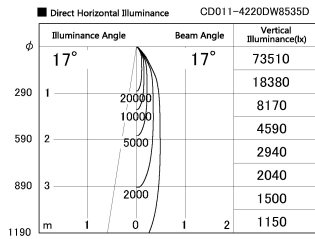

Item no. CD011-4220DW8535D

Series Name: Ceiling Light (Deep Cone)

Dark Mirror Reflector

Installation	Direct mount
Type	
Fixture wattage	42.8W
Beam angle	15 deg
Color Temp.	3500K
CRI	Ra>85
Luminous	3105 lm
Body	Die-cast aluminum alloy
Body finish	White
Trim finish	White
Reflector finish	Dark Mirror
IP Rate	IP20
Light source	COB module
Input Voltage	AC220~240V
Dimming Type	Non-Dimmable
Certificate	CE, CCC
Cut Hole	N/A

Weight	
42.8W	2.6kg
36.0W	2.4kg
28.5W	2.4kg