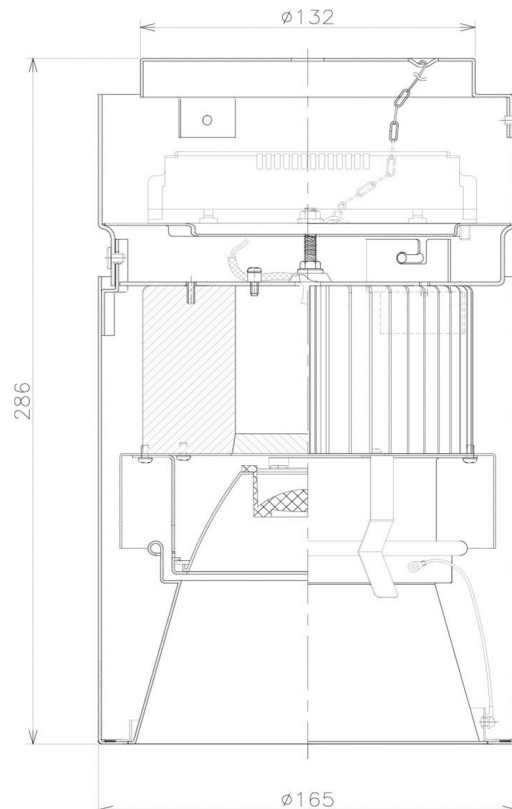

Item no. CD011-4220DW8535D

Series Name: Ceiling Light (Deep Cone)

Dark Mirror Reflector

Installation	Direct mount
Type	Ceiling Light (Deep Cone)
Fixture wattage	42.8W
Beam angle	15 deg
Color Temp.	3500K
CRI	Ra>85
Luminous	3105 lm
Body	Die-cast aluminum alloy
Body finish	White
Trim finish	White
Reflector finish	Dark Mirror
IP Rate	IP20
Light source	COB module
Input Voltage	AC220~240V
Dimming Type	Non-Dimmable
Certificate	CE, CCC
Cut Hole	N/A

Weight	
42.8W	2.6kg
36.0W	2.4kg
28.5W	2.4kg