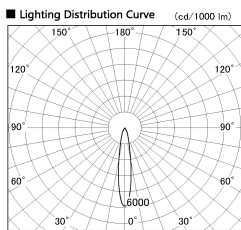

Item no. CD011-4220DW8535D

Series Name: Ceiling Light (Deep Cone)

Dark Mirror Reflector

Installation	Direct mount
Type	
Fixture wattage	42.8W
Beam angle	15 deg
Color Temp.	3500K
CRI	Ra>85
Luminous	3105 lm
Body	Die-cast aluminum alloy
Body finish	White
Trim finish	White
Reflector finish	Dark Mirror
IP Rate	IP20
Light source	COB module
Input Voltage	AC220~240V
Dimming Type	Non-Dimmable
Certificate	CE, CCC
Cut Hole	N/A

Weight	
42.8W	2.6kg
36.0W	2.4kg
28.5W	2.4kg