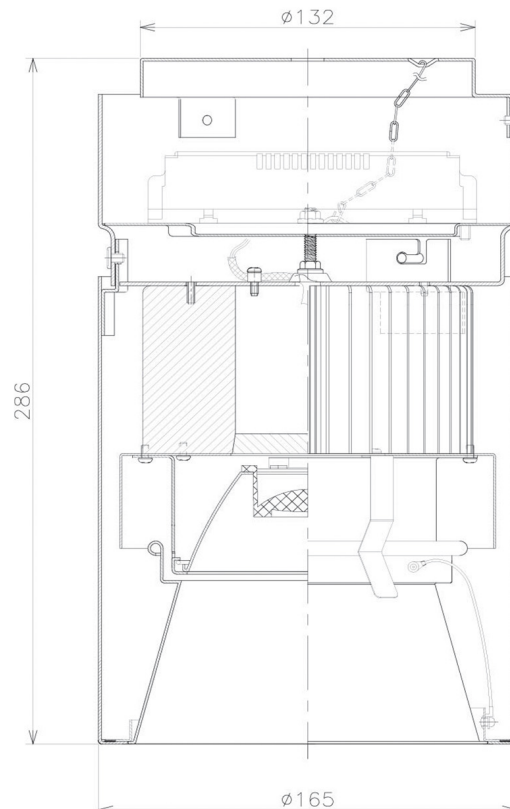

Item no. CD011-4220DW8540D

Series Name: Ceiling Light (Deep Cone)

Dark Mirror Reflector

Installation	Direct mount
Type	
Fixture wattage	42.8W
Beam angle	15 deg
Color Temp.	4000K
CRI	Ra>85
Luminous	3135 lm
Body	Die-cast aluminum alloy
Body finish	White
Trim finish	White
Reflector finish	Dark Mirror
IP Rate	IP20
Light source	COB module
Input Voltage	AC220~240V
Dimming Type	Non-Dimmable
Certificate	CE, CCC
Cut Hole	N/A

Weight	
42.8W	2.6kg
36.0W	2.4kg
28.5W	2.4kg