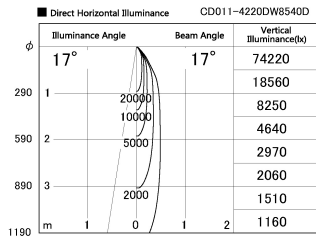

Item no. CD011-4220DW8540D

Series Name: Ceiling Light (Deep Cone)

Dark Mirror Reflector

Installation	Direct mount
Type	
Fixture wattage	42.8W
Beam angle	15 deg
Color Temp.	4000K
CRI	Ra>85
Luminous	3135 lm
Body	Die-cast aluminum alloy
Body finish	White
Trim finish	White
Reflector finish	Dark Mirror
IP Rate	IP20
Light source	COB module
Input Voltage	AC220~240V
Dimming Type	Non-Dimmable
Certificate	CE, CCC
Cut Hole	N/A

Weight	
42.8W	2.6kg
36.0W	2.4kg
28.5W	2.4kg