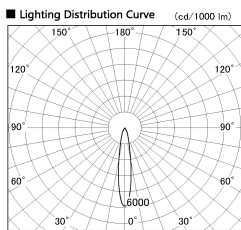

Item no. CD011-4220DW8540D

Series Name: Ceiling Light (Deep Cone)

Dark Mirror Reflector

Installation	Direct mount
Type	
Fixture wattage	42.8W
Beam angle	15 deg
Color Temp.	4000K
CRI	Ra>85
Luminous	3135 lm
Body	Die-cast aluminum alloy
Body finish	White
Trim finish	White
Reflector finish	Dark Mirror
IP Rate	IP20
Light source	COB module
Input Voltage	AC220~240V
Dimming Type	Non-Dimmable
Certificate	CE, CCC
Cut Hole	N/A

Weight	
42.8W	2.6kg
36.0W	2.4kg
28.5W	2.4kg