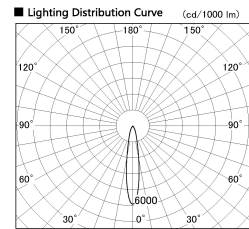

Item no. CD011-4220MW8527D

Series Name: Ceiling Light (Deep Cone)

Installation	Direct mount
Type	
Fixture wattage	42.8W
Beam angle	15 deg
Color Temp.	2700K
CRI	Ra>85
Luminous	3085 lm
Body	Die-cast aluminum alloy
Body finish	White
Trim finish	White
Reflector finish	Mirror
IP Rate	IP20
Light source	COB module
Input Voltage	AC220~240V
Dimming Type	Non-Dimmable
Certificate	CE, CCC
Cut Hole	N/A

Weight	
42.8W	2.6kg
36.0W	2.4kg
28.5W	2.4kg