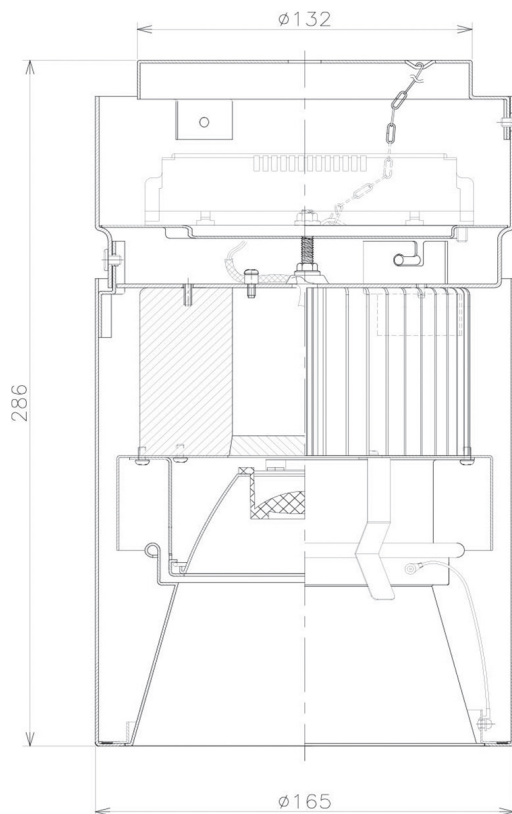

Item no. CD011-4220MW8527D

Series Name: Ceiling Light (Deep Cone)

Installation	Direct mount
Type	Ceiling Light (Deep Cone)
Fixture wattage	42.8W
Beam angle	15 deg
Color Temp.	2700K
CRI	Ra>85
Luminous	3085 lm
Body	Die-cast aluminum alloy
Body finish	White
Trim finish	White
Reflector finish	Mirror
IP Rate	IP20
Light source	COB module
Input Voltage	AC220~240V
Dimming Type	Non-Dimmable
Certificate	CE, CCC
Cut Hole	N/A

■ Direct Horizontal Illuminance CD011-4220MW8527D

Illuminance Angle	Beam Angle	Vertical Illuminance (lx)
17°	17°	73040
1		18260
2		8120
3		4570
500		2920
890		2030
1190		1490
m	1 0 1 2	1140

Weight	
42.8W	2.6kg
36.0W	2.4kg
28.5W	2.4kg