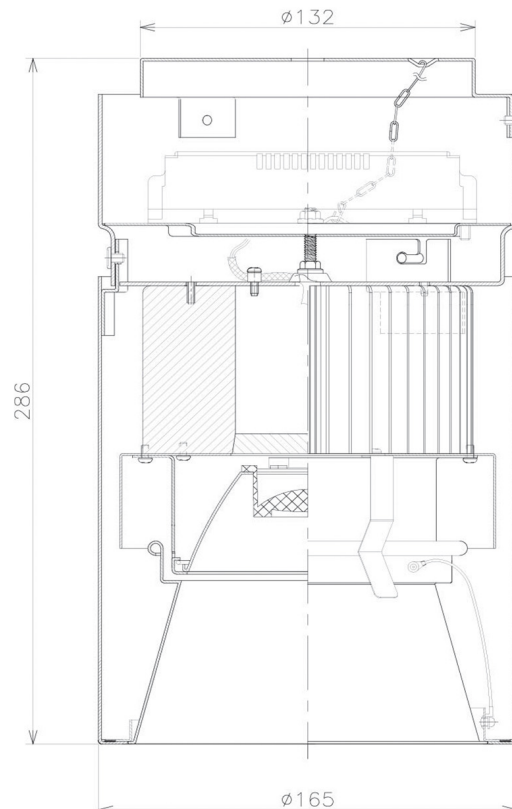

Item no. CD011-4220MW8527D

Series Name: Ceiling Light (Deep Cone)

Installation	Direct mount
Type	
Fixture wattage	42.8W
Beam angle	15 deg
Color Temp.	2700K
CRI	Ra>85
Luminous	3085 lm
Body	Die-cast aluminum alloy
Body finish	White
Trim finish	White
Reflector finish	Mirror
IP Rate	IP20
Light source	COB module
Input Voltage	AC220~240V
Dimming Type	Non-Dimmable
Certificate	CE, CCC
Cut Hole	N/A

Weight	
42.8W	2.6kg
36.0W	2.4kg
28.5W	2.4kg