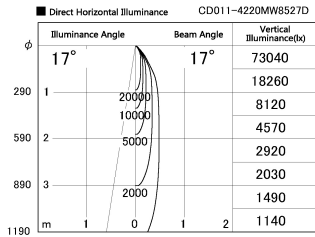

Item no. CD011-4220MW8527D

Series Name: Ceiling Light (Deep Cone)

Installation	Direct mount
Type	
Fixture wattage	42.8W
Beam angle	15 deg
Color Temp.	2700K
CRI	Ra>85
Luminous	3085 lm
Body	Die-cast aluminum alloy
Body finish	White
Trim finish	White
Reflector finish	Mirror
IP Rate	IP20
Light source	COB module
Input Voltage	AC220~240V
Dimming Type	Non-Dimmable
Certificate	CE, CCC
Cut Hole	N/A

Weight	
42.8W	2.6kg
36.0W	2.4kg
28.5W	2.4kg