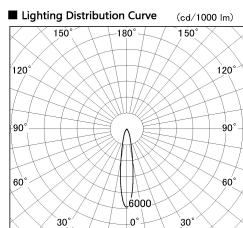

Item no. CD011-4220MW8527D

Series Name: Ceiling Light (Deep Cone)

Installation	Direct mount
Type	Ceiling Light (Deep Cone)
Fixture wattage	42.8W
Beam angle	15 deg
Color Temp.	2700K
CRI	Ra>85
Luminous	3085 lm
Body	Die-cast aluminum alloy
Body finish	White
Trim finish	White
Reflector finish	Mirror
IP Rate	IP20
Light source	COB module
Input Voltage	AC220~240V
Dimming Type	Non-Dimmable
Certificate	CE, CCC
Cut Hole	N/A

■ Direct Horizontal Illuminance CD011-4220MW8527D

Illuminance Angle	Beam Angle	Vertical Illuminance (lx)
17°	17°	73040
1		18260
2		8120
3		4570
500		2920
890		2030
1190		1490
m	1 0 1 2	1140

Weight	
42.8W	2.6kg
36.0W	2.4kg
28.5W	2.4kg