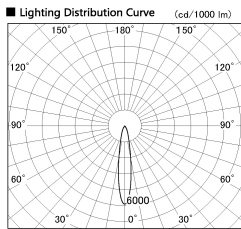

Item no. CD011-4220MW8530D

Series Name: Ceiling Light (Deep Cone)

■ Direct Horizontal Illuminance CD011-4220MW8530D

Illuminance Angle	Beam Angle	Vertical Illuminance (lx)
17°	17°	76140
1		19040
2		8460
500		4760
2		3050
890		2120
3		1550
1190	m	1190

Installation	Direct mount
Type	
Fixture wattage	42.8W
Beam angle	15 deg
Color Temp.	3000K
CRI	Ra>85
Luminous	3216 lm
Body	Die-cast aluminum alloy
Body finish	White
Trim finish	White
Reflector finish	Mirror
IP Rate	IP20
Light source	COB module
Input Voltage	AC220~240V
Dimming Type	Non-Dimmable
Certificate	CE, CCC
Cut Hole	N/A

Weight	
42.8W	2.6kg
36.0W	2.4kg
28.5W	2.4kg