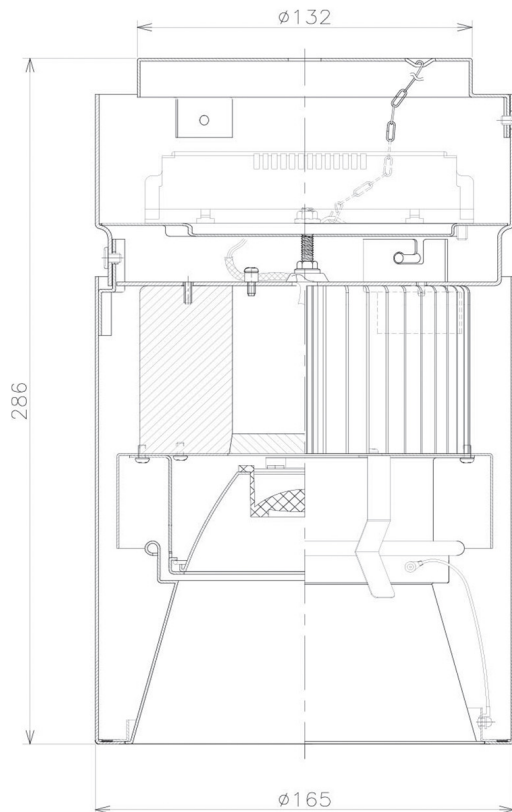

Item no. CD011-4220MW8530D

Series Name: Ceiling Light (Deep Cone)

Installation	Direct mount
Type	Ceiling Light (Deep Cone)
Fixture wattage	42.8W
Beam angle	15 deg
Color Temp.	3000K
CRI	Ra>85
Luminous	3216 lm
Body	Die-cast aluminum alloy
Body finish	White
Trim finish	White
Reflector finish	Mirror
IP Rate	IP20
Light source	COB module
Input Voltage	AC220~240V
Dimming Type	Non-Dimmable
Certificate	CE, CCC
Cut Hole	N/A

■ Direct Horizontal Illuminance CD011-4220MW8530D

φ	Illuminance Angle	Beam Angle	Vertical Illuminance (lx)
1	17°	17°	76140
290			19040
500			8460
890			4760
1190			3050
			2120
			1550
			1190

Weight	
42.8W	2.6kg
36.0W	2.4kg
28.5W	2.4kg