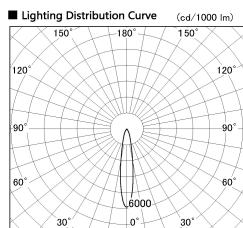

Item no. CD011-4220MW8530D

Series Name: Ceiling Light (Deep Cone)

Installation	Direct mount
Type	Ceiling Light (Deep Cone)
Fixture wattage	42.8W
Beam angle	15 deg
Color Temp.	3000K
CRI	Ra>85
Luminous	3216 lm
Body	Die-cast aluminum alloy
Body finish	White
Trim finish	White
Reflector finish	Mirror
IP Rate	IP20
Light source	COB module
Input Voltage	AC220~240V
Dimming Type	Non-Dimmable
Certificate	CE, CCC
Cut Hole	N/A

■ Direct Horizontal Illuminance CD011-4220MW8530D

φ	Illuminance Angle	Beam Angle	Vertical Illuminance (lx)
1	17°	17°	76140
290			19040
500			8460
890			4760
1190			3050
			2120
			1550
			1190

Weight	
42.8W	2.6kg
36.0W	2.4kg
28.5W	2.4kg