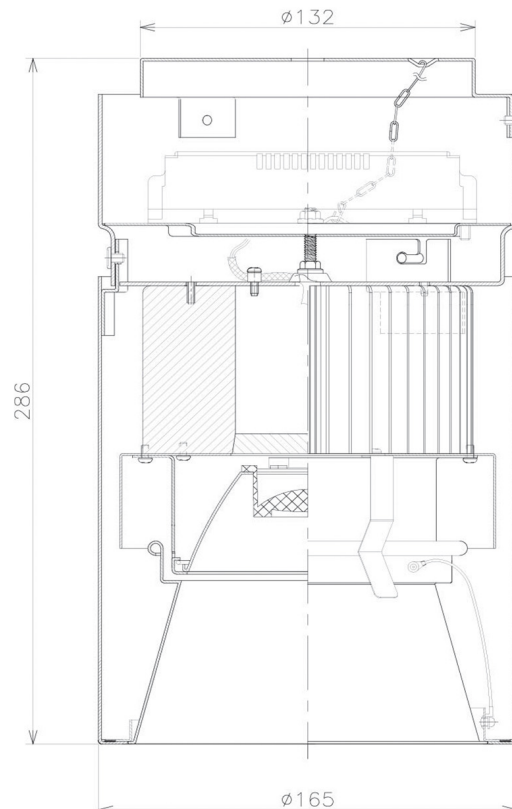

Item no. CD011-4220MW8530D

Series Name: Ceiling Light (Deep Cone)

■ Direct Horizontal Illuminance CD011-4220MW8530D

Illuminance Angle	Beam Angle	Vertical Illuminance (lx)
17°	17°	76140
1		19040
2		8460
500		4760
2		3050
890		2120
3		1550
1190	m	1190

Installation	Direct mount
Type	
Fixture wattage	42.8W
Beam angle	15 deg
Color Temp.	3000K
CRI	Ra>85
Luminous	3216 lm
Body	Die-cast aluminum alloy
Body finish	White
Trim finish	White
Reflector finish	Mirror
IP Rate	IP20
Light source	COB module
Input Voltage	AC220~240V
Dimming Type	Non-Dimmable
Certificate	CE, CCC
Cut Hole	N/A

Weight	
42.8W	2.6kg
36.0W	2.4kg
28.5W	2.4kg