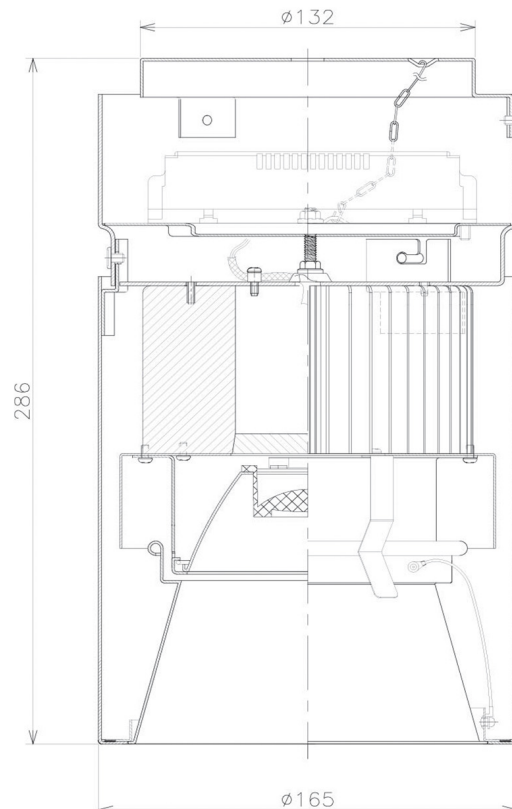

Item no. CD011-4220MW8535D

Series Name: Ceiling Light (Deep Cone)

■ Direct Horizontal Illuminance CD011-4220MW8535D

Illuminance Angle	Beam Angle	Vertical Illuminance (lx)
17°	17°	77370
1		19340
20000		8600
10000		4840
5000		3090
2		2150
890		1580
3		2000
1190	1	1210
	0	
	1	
	2	

Installation	Direct mount
Type	
Fixture wattage	42.8W
Beam angle	15 deg
Color Temp.	3500K
CRI	Ra>85
Luminous	3268 lm
Body	Die-cast aluminum alloy
Body finish	White
Trim finish	White
Reflector finish	Mirror
IP Rate	IP20
Light source	COB module
Input Voltage	AC220~240V
Dimming Type	Non-Dimmable
Certificate	CE, CCC
Cut Hole	N/A

Weight	
42.8W	2.6kg
36.0W	2.4kg
28.5W	2.4kg