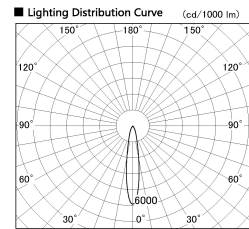

Item no. CD011-4220MW8535D

Series Name: Ceiling Light (Deep Cone)

■ Direct Horizontal Illuminance CD011-4220MW8535D

Illuminance Angle	Beam Angle	Vertical Illuminance (lx)
17°	17°	77370
1		19340
20000		8600
10000		4840
5000		3090
2		2150
890		1580
3		2000
1190	1	1210
	0	
	1	
	2	

Installation	Direct mount
Type	
Fixture wattage	42.8W
Beam angle	15 deg
Color Temp.	3500K
CRI	Ra>85
Luminous	3268 lm
Body	Die-cast aluminum alloy
Body finish	White
Trim finish	White
Reflector finish	Mirror
IP Rate	IP20
Light source	COB module
Input Voltage	AC220~240V
Dimming Type	Non-Dimmable
Certificate	CE, CCC
Cut Hole	N/A

Weight	
42.8W	2.6kg
36.0W	2.4kg
28.5W	2.4kg