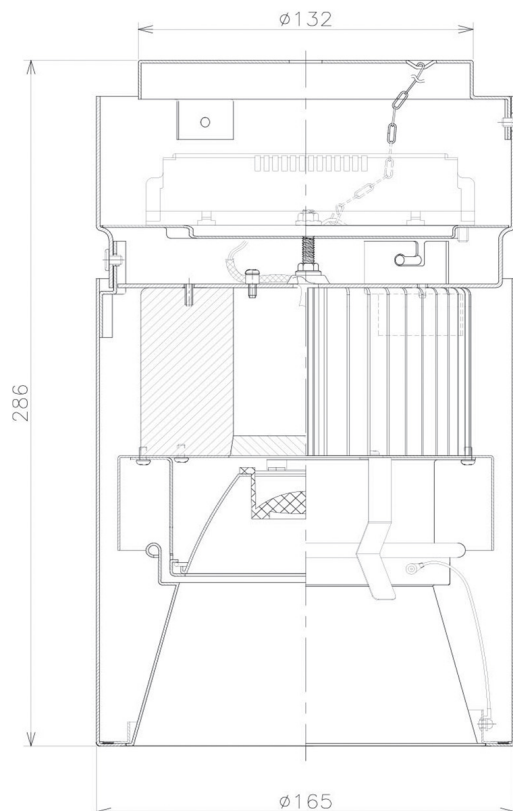

Item no. CD011-4220MW8540D

Series Name: Ceiling Light (Deep Cone)

Installation	Direct mount
Type	
Fixture wattage	42.8W
Beam angle	15 deg
Color Temp.	4000K
CRI	Ra>85
Luminous	3300 lm
Body	Die-cast aluminum alloy
Body finish	White
Trim finish	White
Reflector finish	Mirror
IP Rate	IP20
Light source	COB module
Input Voltage	AC220~240V
Dimming Type	Non-Dimmable
Certificate	CE, CCC
Cut Hole	N/A

■ Direct Horizontal Illuminance CD011-4220MW8540D

Illuminance Angle	Beam Angle	Vertical Illuminance (lx)
17°	17°	78130
1		19530
20000		8680
10000		4880
5000		3130
2		2170
890		1590
3		1220
1190		

Weight	
42.8W	2.6kg
36.0W	2.4kg
28.5W	2.4kg