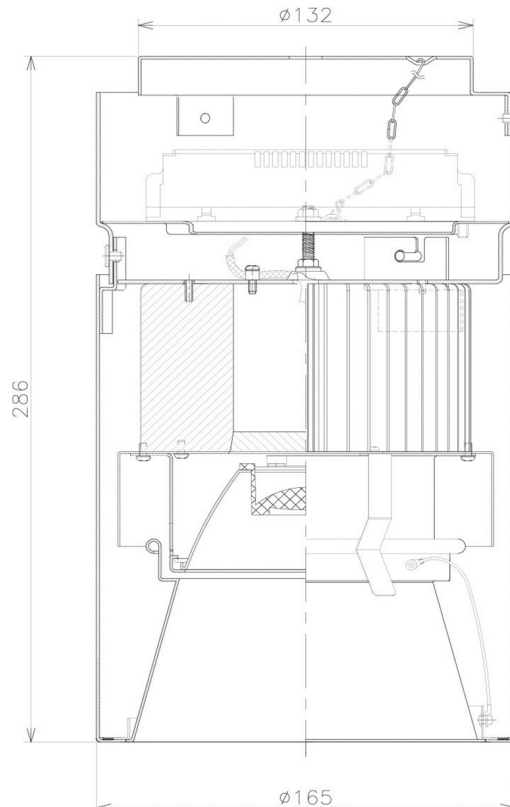

Item no. CD011-4220MW8540D

Series Name: Ceiling Light (Deep Cone)

■ Direct Horizontal Illuminance CD011-4220MW8540D

Illuminance Angle	Beam Angle	Vertical Illuminance (lx)
17°	17°	78130
1		19530
2		8680
3		4880
500		3130
890		2170
1190		1590
m	1 0 1 2	1220

Installation	Direct mount
Type	Ceiling Light (Deep Cone)
Fixture wattage	42.8W
Beam angle	15 deg
Color Temp.	4000K
CRI	Ra>85
Luminous	3300 lm
Body	Die-cast aluminum alloy
Body finish	White
Trim finish	White
Reflector finish	Mirror
IP Rate	IP20
Light source	COB module
Input Voltage	AC220~240V
Dimming Type	Non-Dimmable
Certificate	CE, CCC
Cut Hole	N/A

Weight	
42.8W	2.6kg
36.0W	2.4kg
28.5W	2.4kg