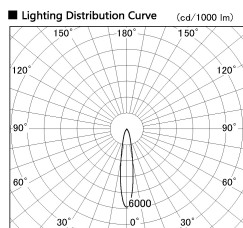

Item no. CD011-4220MW8540D

Series Name: Ceiling Light (Deep Cone)

Installation	Direct mount
Type	
Fixture wattage	42.8W
Beam angle	15 deg
Color Temp.	4000K
CRI	Ra>85
Luminous	3300 lm
Body	Die-cast aluminum alloy
Body finish	White
Trim finish	White
Reflector finish	Mirror
IP Rate	IP20
Light source	COB module
Input Voltage	AC220~240V
Dimming Type	Non-Dimmable
Certificate	CE, CCC
Cut Hole	N/A

■ Direct Horizontal Illuminance CD011-4220MW8540D

Illuminance Angle	Beam Angle	Vertical Illuminance (lx)
17°	17°	78130
1		19530
20000		8680
10000		4880
5000		3130
2		2170
890		1590
3		1220
1190		

Weight	
42.8W	2.6kg
36.0W	2.4kg
28.5W	2.4kg