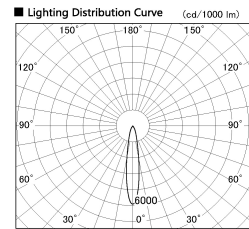

Item no. CD011-4220MW8540D

Series Name: Ceiling Light (Deep Cone)

■ Direct Horizontal Illuminance CD011-4220MW8540D

Illuminance Angle	Beam Angle	Vertical Illuminance (lx)
17°	17°	78130
1		19530
2		8680
3		4880
500		3130
890		2170
1190		1590
m	1 0 1 2	1220

Installation	Direct mount
Type	Ceiling Light (Deep Cone)
Fixture wattage	42.8W
Beam angle	15 deg
Color Temp.	4000K
CRI	Ra>85
Luminous	3300 lm
Body	Die-cast aluminum alloy
Body finish	White
Trim finish	White
Reflector finish	Mirror
IP Rate	IP20
Light source	COB module
Input Voltage	AC220~240V
Dimming Type	Non-Dimmable
Certificate	CE, CCC
Cut Hole	N/A

Weight	
42.8W	2.6kg
36.0W	2.4kg
28.5W	2.4kg