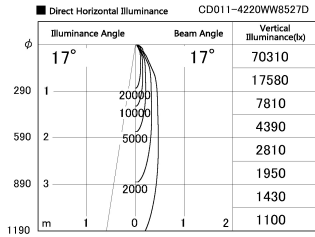

Item no. CD011-4220WW8527D

Series Name: Ceiling Light (Deep Cone)

White Reflector

Installation	Direct mount
Type	Ceiling Light (Deep Cone)
Fixture wattage	42.8W
Beam angle	15 deg
Color Temp.	2700K
CRI	Ra>85
Luminous	3057 lm
Body	Die-cast aluminum alloy
Body finish	White
Trim finish	White
Reflector finish	White
IP Rate	IP20
Light source	COB module
Input Voltage	AC220~240V
Dimming Type	Non-Dimmable
Certificate	CE, CCC
Cut Hole	N/A

Weight	
42.8W	2.6kg
36.0W	2.4kg
28.5W	2.4kg