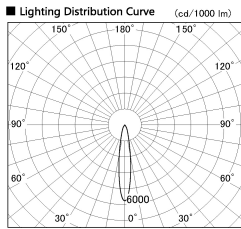

Item no. CD011-4220WW8527D

Series Name: Ceiling Light (Deep Cone)

White Reflector

Installation	Direct mount
Type	Ceiling Light (Deep Cone)
Fixture wattage	42.8W
Beam angle	15 deg
Color Temp.	2700K
CRI	Ra>85
Luminous	3057 lm
Body	Die-cast aluminum alloy
Body finish	White
Trim finish	White
Reflector finish	White
IP Rate	IP20
Light source	COB module
Input Voltage	AC220~240V
Dimming Type	Non-Dimmable
Certificate	CE, CCC
Cut Hole	N/A

Weight	
42.8W	2.6kg
36.0W	2.4kg
28.5W	2.4kg