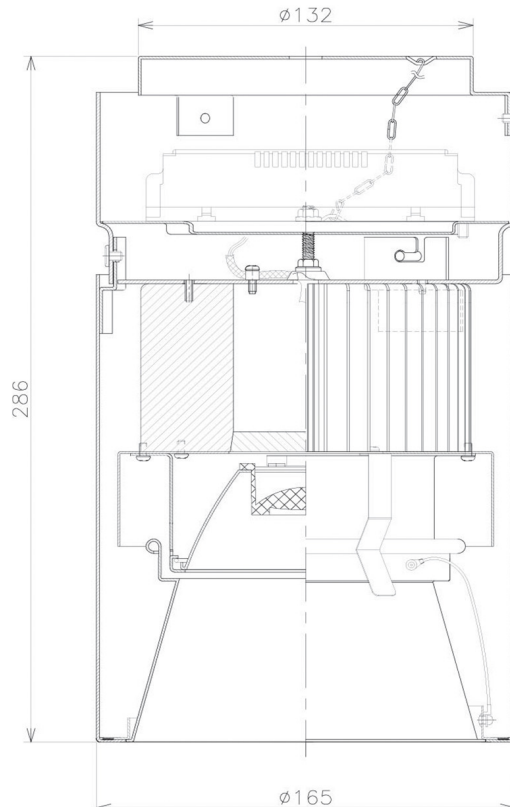

Item no. CD011-4220WW8527D

Series Name: Ceiling Light (Deep Cone)

White Reflector

Installation	Direct mount
Type	
Fixture wattage	42.8W
Beam angle	15 deg
Color Temp.	2700K
CRI	Ra>85
Luminous	3057 lm
Body	Die-cast aluminum alloy
Body finish	White
Trim finish	White
Reflector finish	White
IP Rate	IP20
Light source	COB module
Input Voltage	AC220~240V
Dimming Type	Non-Dimmable
Certificate	CE, CCC
Cut Hole	N/A

Weight	
42.8W	2.6kg
36.0W	2.4kg
28.5W	2.4kg