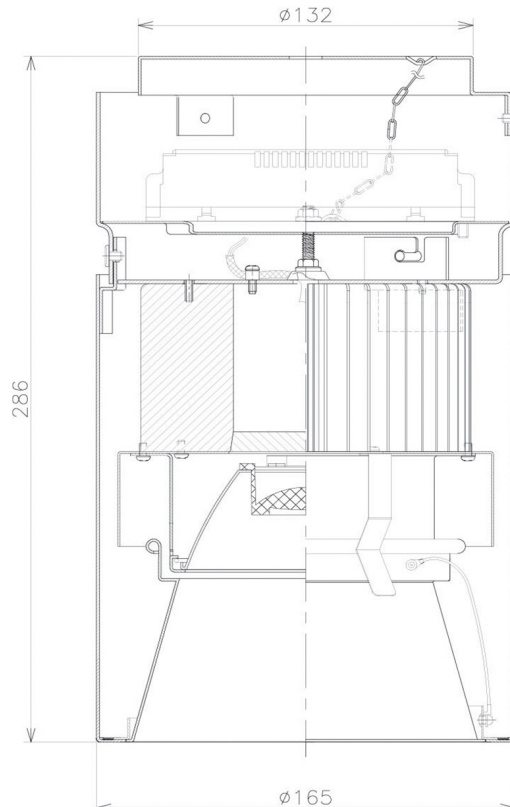

Item no. CD011-4220WW8527D

Series Name: Ceiling Light (Deep Cone)

White Reflector

Installation	Direct mount
Type	Ceiling Light (Deep Cone)
Fixture wattage	42.8W
Beam angle	15 deg
Color Temp.	2700K
CRI	Ra>85
Luminous	3057 lm
Body	Die-cast aluminum alloy
Body finish	White
Trim finish	White
Reflector finish	White
IP Rate	IP20
Light source	COB module
Input Voltage	AC220~240V
Dimming Type	Non-Dimmable
Certificate	CE, CCC
Cut Hole	N/A

Weight	
42.8W	2.6kg
36.0W	2.4kg
28.5W	2.4kg