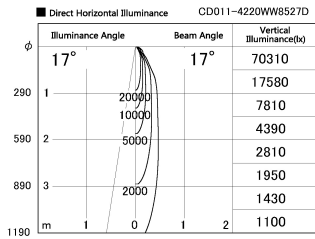

Item no. CD011-4220WW8527D

Series Name: Ceiling Light (Deep Cone)

White Reflector

Installation	Direct mount
Type	
Fixture wattage	42.8W
Beam angle	15 deg
Color Temp.	2700K
CRI	Ra>85
Luminous	3057 lm
Body	Die-cast aluminum alloy
Body finish	White
Trim finish	White
Reflector finish	White
IP Rate	IP20
Light source	COB module
Input Voltage	AC220~240V
Dimming Type	Non-Dimmable
Certificate	CE, CCC
Cut Hole	N/A

Weight	
42.8W	2.6kg
36.0W	2.4kg
28.5W	2.4kg