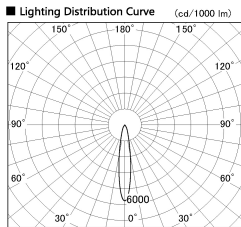

Item no. CD011-4220WW8527D

Series Name: Ceiling Light (Deep Cone)

White Reflector

Installation	Direct mount
Type	
Fixture wattage	42.8W
Beam angle	15 deg
Color Temp.	2700K
CRI	Ra>85
Luminous	3057 lm
Body	Die-cast aluminum alloy
Body finish	White
Trim finish	White
Reflector finish	White
IP Rate	IP20
Light source	COB module
Input Voltage	AC220~240V
Dimming Type	Non-Dimmable
Certificate	CE, CCC
Cut Hole	N/A

Weight	
42.8W	2.6kg
36.0W	2.4kg
28.5W	2.4kg