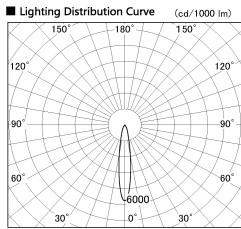

Item no. CD011-4220WW8530D

Series Name: Ceiling Light (Deep Cone)

White Reflector

Installation	Direct mount
Type	Ceiling Light (Deep Cone)
Fixture wattage	42.8W
Beam angle	15 deg
Color Temp.	3000K
CRI	Ra>85
Luminous	3188 lm
Body	Die-cast aluminum alloy
Body finish	White
Trim finish	White
Reflector finish	White
IP Rate	IP20
Light source	COB module
Input Voltage	AC220~240V
Dimming Type	Non-Dimmable
Certificate	CE, CCC
Cut Hole	N/A

Weight	
42.8W	2.6kg
36.0W	2.4kg
28.5W	2.4kg