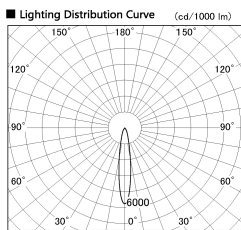

Item no. CD011-4220WW8530D

Series Name: Ceiling Light (Deep Cone)

White Reflector

Installation	Direct mount
Type	
Fixture wattage	42.8W
Beam angle	15 deg
Color Temp.	3000K
CRI	Ra>85
Luminous	3188 lm
Body	Die-cast aluminum alloy
Body finish	White
Trim finish	White
Reflector finish	White
IP Rate	IP20
Light source	COB module
Input Voltage	AC220~240V
Dimming Type	Non-Dimmable
Certificate	CE, CCC
Cut Hole	N/A

Weight	
42.8W	2.6kg
36.0W	2.4kg
28.5W	2.4kg