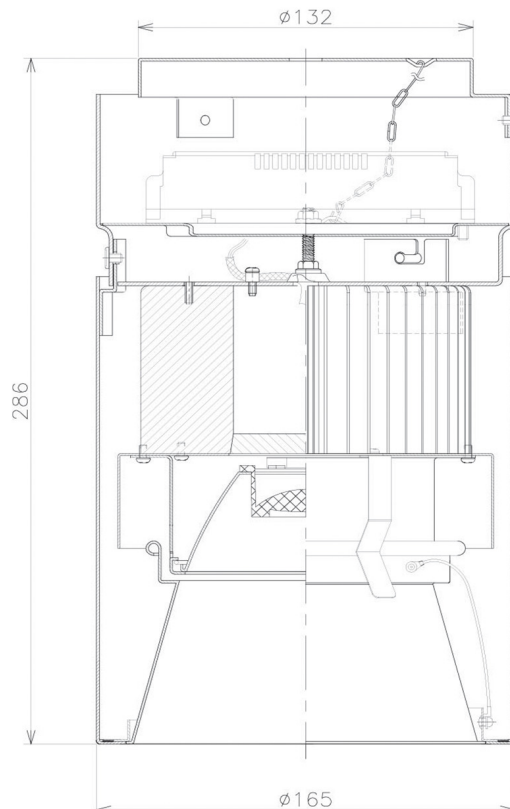

Item no. CD011-4220WW8530D

Series Name: Ceiling Light (Deep Cone)

White Reflector

Installation	Direct mount
Type	
Fixture wattage	42.8W
Beam angle	15 deg
Color Temp.	3000K
CRI	Ra>85
Luminous	3188 lm
Body	Die-cast aluminum alloy
Body finish	White
Trim finish	White
Reflector finish	White
IP Rate	IP20
Light source	COB module
Input Voltage	AC220~240V
Dimming Type	Non-Dimmable
Certificate	CE, CCC
Cut Hole	N/A

Weight	
42.8W	2.6kg
36.0W	2.4kg
28.5W	2.4kg