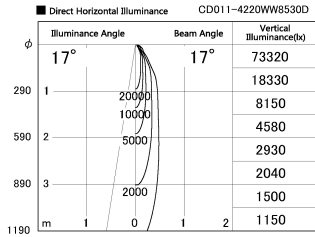

Item no. CD011-4220WW8530D

Series Name: Ceiling Light (Deep Cone)

White Reflector

Installation	Direct mount
Type	Ceiling Light (Deep Cone)
Fixture wattage	42.8W
Beam angle	15 deg
Color Temp.	3000K
CRI	Ra>85
Luminous	3188 lm
Body	Die-cast aluminum alloy
Body finish	White
Trim finish	White
Reflector finish	White
IP Rate	IP20
Light source	COB module
Input Voltage	AC220~240V
Dimming Type	Non-Dimmable
Certificate	CE, CCC
Cut Hole	N/A

Weight	
42.8W	2.6kg
36.0W	2.4kg
28.5W	2.4kg