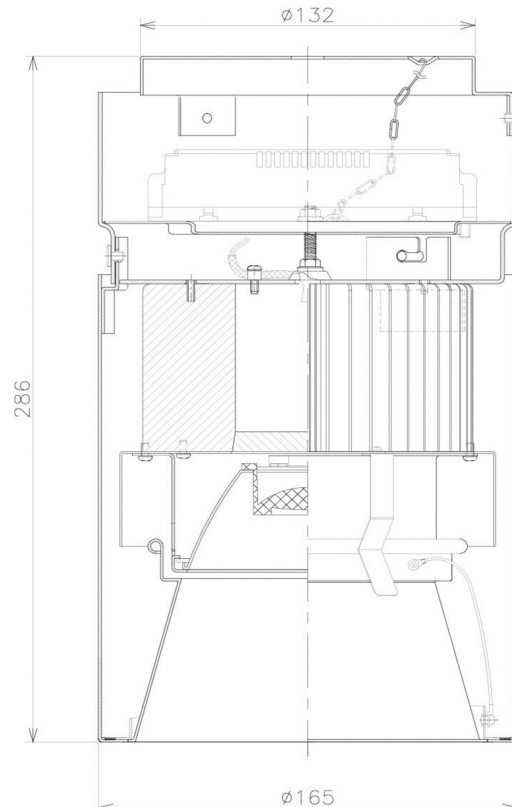

Item no. CD011-4220WW8530D

Series Name: Ceiling Light (Deep Cone)

White Reflector

Installation	Direct mount
Type	Ceiling Light (Deep Cone)
Fixture wattage	42.8W
Beam angle	15 deg
Color Temp.	3000K
CRI	Ra>85
Luminous	3188 lm
Body	Die-cast aluminum alloy
Body finish	White
Trim finish	White
Reflector finish	White
IP Rate	IP20
Light source	COB module
Input Voltage	AC220~240V
Dimming Type	Non-Dimmable
Certificate	CE, CCC
Cut Hole	N/A

Weight	
42.8W	2.6kg
36.0W	2.4kg
28.5W	2.4kg