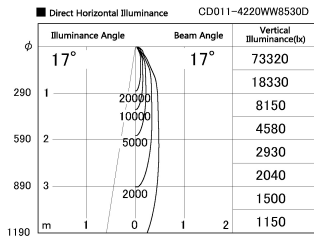

Item no. CD011-4220WW8530D

Series Name: Ceiling Light (Deep Cone)

White Reflector

Installation	Direct mount
Type	
Fixture wattage	42.8W
Beam angle	15 deg
Color Temp.	3000K
CRI	Ra>85
Luminous	3188 lm
Body	Die-cast aluminum alloy
Body finish	White
Trim finish	White
Reflector finish	White
IP Rate	IP20
Light source	COB module
Input Voltage	AC220~240V
Dimming Type	Non-Dimmable
Certificate	CE, CCC
Cut Hole	N/A

Weight	
42.8W	2.6kg
36.0W	2.4kg
28.5W	2.4kg