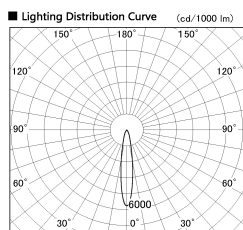

Item no. CD011-4220WW8535D

Series Name: Ceiling Light (Deep Cone)

White Reflector

Installation	Direct mount
Type	
Fixture wattage	42.8W
Beam angle	15 deg
Color Temp.	3500K
CRI	Ra>85
Luminous	3239 lm
Body	Die-cast aluminum alloy
Body finish	White
Trim finish	White
Reflector finish	White
IP Rate	IP20
Light source	COB module
Input Voltage	AC220~240V
Dimming Type	Non-Dimmable
Certificate	CE, CCC
Cut Hole	N/A

Weight	
42.8W	2.6kg
36.0W	2.4kg
28.5W	2.4kg