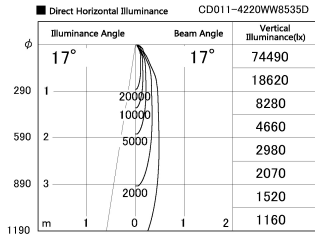

Item no. CD011-4220WW8535D

Series Name: Ceiling Light (Deep Cone)

White Reflector

Installation	Direct mount
Type	Ceiling Light (Deep Cone)
Fixture wattage	42.8W
Beam angle	15 deg
Color Temp.	3500K
CRI	Ra>85
Luminous	3239 lm
Body	Die-cast aluminum alloy
Body finish	White
Trim finish	White
Reflector finish	White
IP Rate	IP20
Light source	COB module
Input Voltage	AC220~240V
Dimming Type	Non-Dimmable
Certificate	CE, CCC
Cut Hole	N/A

Weight	
42.8W	2.6kg
36.0W	2.4kg
28.5W	2.4kg