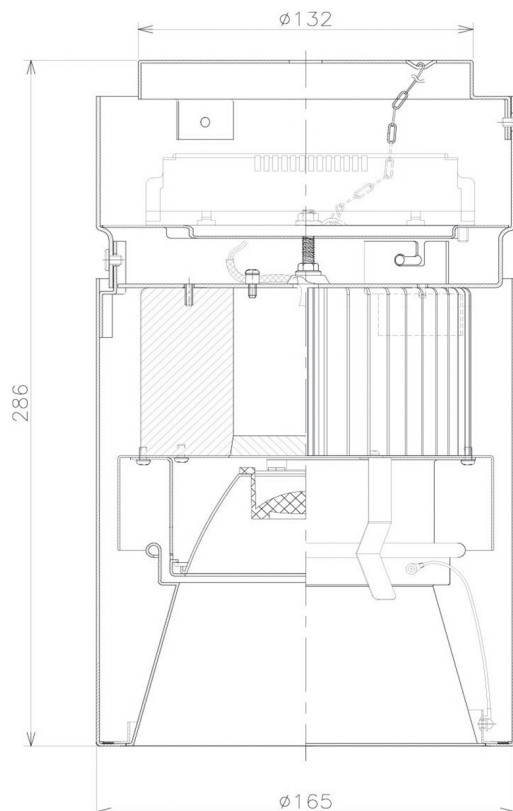

Item no. CD011-4220WW8535D

Series Name: Ceiling Light (Deep Cone)

White Reflector

Installation	Direct mount
Type	
Fixture wattage	42.8W
Beam angle	15 deg
Color Temp.	3500K
CRI	Ra>85
Luminous	3239 lm
Body	Die-cast aluminum alloy
Body finish	White
Trim finish	White
Reflector finish	White
IP Rate	IP20
Light source	COB module
Input Voltage	AC220~240V
Dimming Type	Non-Dimmable
Certificate	CE, CCC
Cut Hole	N/A

Weight	
42.8W	2.6kg
36.0W	2.4kg
28.5W	2.4kg