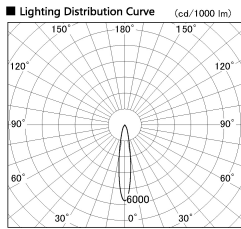

Item no. CD011-4220WW8535D

Series Name: Ceiling Light (Deep Cone)

White Reflector

Installation	Direct mount
Type	Ceiling Light (Deep Cone)
Fixture wattage	42.8W
Beam angle	15 deg
Color Temp.	3500K
CRI	Ra>85
Luminous	3239 lm
Body	Die-cast aluminum alloy
Body finish	White
Trim finish	White
Reflector finish	White
IP Rate	IP20
Light source	COB module
Input Voltage	AC220~240V
Dimming Type	Non-Dimmable
Certificate	CE, CCC
Cut Hole	N/A

Weight	
42.8W	2.6kg
36.0W	2.4kg
28.5W	2.4kg