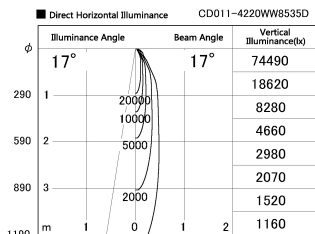

Item no. CD011-4220WW8535D

Series Name: Ceiling Light (Deep Cone)

White Reflector

Installation	Direct mount
Type	
Fixture wattage	42.8W
Beam angle	15 deg
Color Temp.	3500K
CRI	Ra>85
Luminous	3239 lm
Body	Die-cast aluminum alloy
Body finish	White
Trim finish	White
Reflector finish	White
IP Rate	IP20
Light source	COB module
Input Voltage	AC220~240V
Dimming Type	Non-Dimmable
Certificate	CE, CCC
Cut Hole	N/A

Weight	
42.8W	2.6kg
36.0W	2.4kg
28.5W	2.4kg