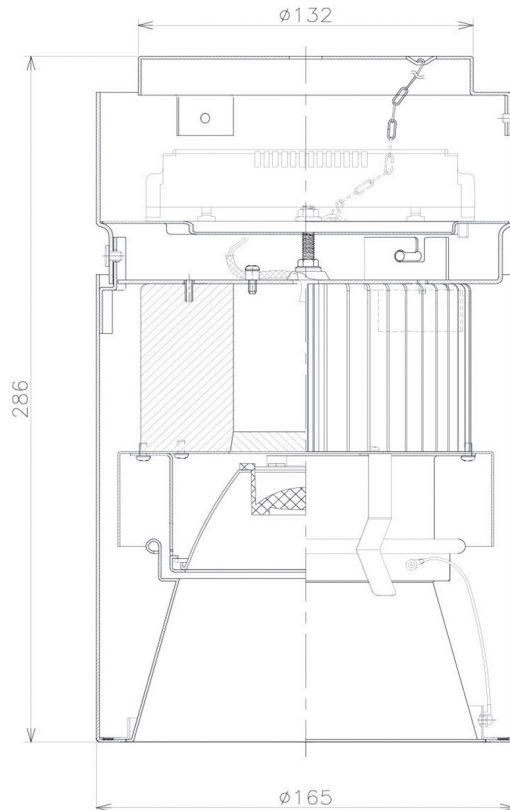

Item no. CD011-4220WW8535D

Series Name: Ceiling Light (Deep Cone)

White Reflector

Installation	Direct mount
Type	Ceiling Light (Deep Cone)
Fixture wattage	42.8W
Beam angle	15 deg
Color Temp.	3500K
CRI	Ra>85
Luminous	3239 lm
Body	Die-cast aluminum alloy
Body finish	White
Trim finish	White
Reflector finish	White
IP Rate	IP20
Light source	COB module
Input Voltage	AC220~240V
Dimming Type	Non-Dimmable
Certificate	CE, CCC
Cut Hole	N/A

Weight	
42.8W	2.6kg
36.0W	2.4kg
28.5W	2.4kg