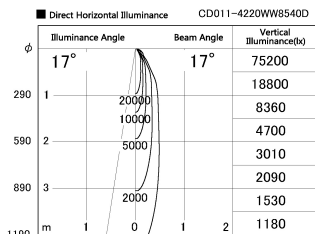

Item no. CD011-4220WW8540D

Series Name: Ceiling Light (Deep Cone)

White Reflector

Installation	Direct mount
Type	
Fixture wattage	42.8W
Beam angle	15 deg
Color Temp.	4000K
CRI	Ra>85
Luminous	3270 lm
Body	Die-cast aluminum alloy
Body finish	White
Trim finish	White
Reflector finish	White
IP Rate	IP20
Light source	COB module
Input Voltage	AC220~240V
Dimming Type	Non-Dimmable
Certificate	CE, CCC
Cut Hole	N/A

Weight	
42.8W	2.6kg
36.0W	2.4kg
28.5W	2.4kg