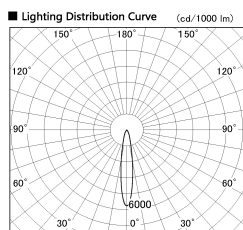

Item no. CD011-4220WW8540D

Series Name: Ceiling Light (Deep Cone)

White Reflector

Installation	Direct mount
Type	
Fixture wattage	42.8W
Beam angle	15 deg
Color Temp.	4000K
CRI	Ra>85
Luminous	3270 lm
Body	Die-cast aluminum alloy
Body finish	White
Trim finish	White
Reflector finish	White
IP Rate	IP20
Light source	COB module
Input Voltage	AC220~240V
Dimming Type	Non-Dimmable
Certificate	CE, CCC
Cut Hole	N/A

Weight	
42.8W	2.6kg
36.0W	2.4kg
28.5W	2.4kg