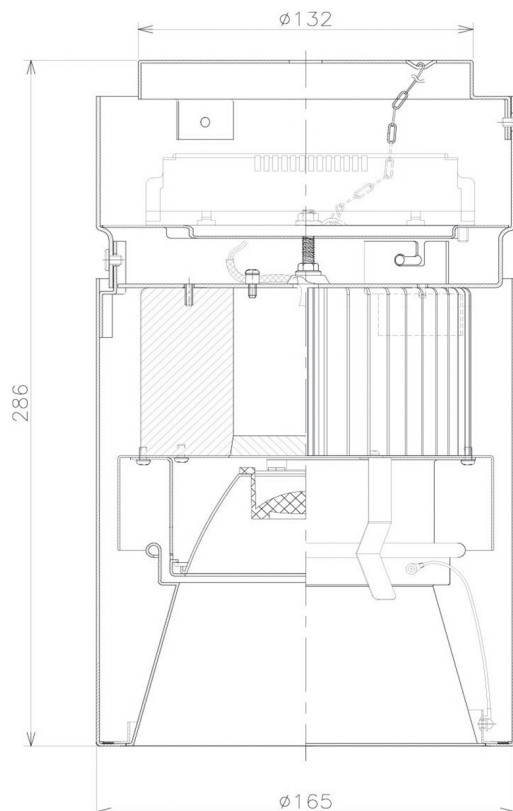

Item no. CD011-4220WW8540D

Series Name: Ceiling Light (Deep Cone)

White Reflector

Installation	Direct mount
Type	
Fixture wattage	42.8W
Beam angle	15 deg
Color Temp.	4000K
CRI	Ra>85
Luminous	3270 lm
Body	Die-cast aluminum alloy
Body finish	White
Trim finish	White
Reflector finish	White
IP Rate	IP20
Light source	COB module
Input Voltage	AC220~240V
Dimming Type	Non-Dimmable
Certificate	CE, CCC
Cut Hole	N/A

Weight	
42.8W	2.6kg
36.0W	2.4kg
28.5W	2.4kg