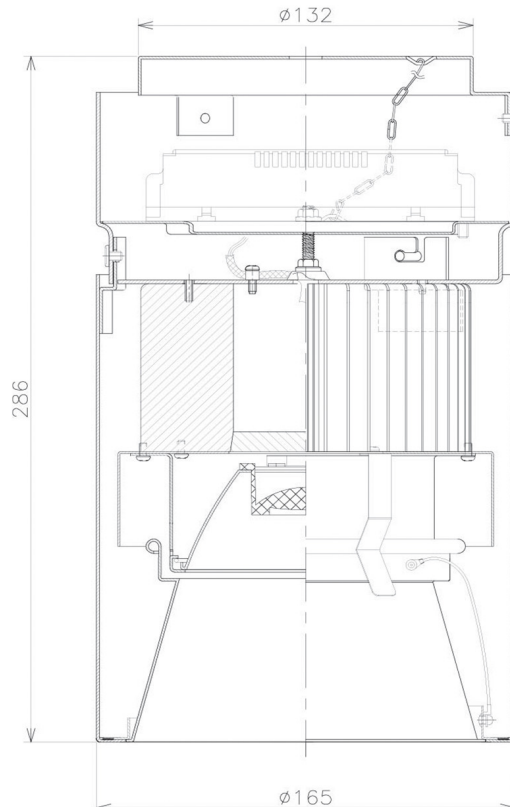

Item no. CD011-4220WW8540D

Series Name: Ceiling Light (Deep Cone)

White Reflector

■ Direct Horizontal Illuminance CD011-4220WW8540D

Illuminance Angle	Beam Angle	Vertical Illuminance (lx)
17°	17°	75200
1		18800
2		8360
3		4700
590		3010
890		2090
1190		1530
m	0 1 2	1180

Installation	Direct mount
Type	Ceiling Light (Deep Cone)
Fixture wattage	42.8W
Beam angle	15 deg
Color Temp.	4000K
CRI	Ra>85
Luminous	3270 lm
Body	Die-cast aluminum alloy
Body finish	White
Trim finish	White
Reflector finish	White
IP Rate	IP20
Light source	COB module
Input Voltage	AC220~240V
Dimming Type	Non-Dimmable
Certificate	CE, CCC
Cut Hole	N/A

Weight	
42.8W	2.6kg
36.0W	2.4kg
28.5W	2.4kg