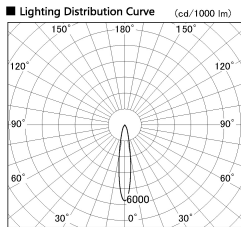

Item no. CD011-4220WW8540D

Series Name: Ceiling Light (Deep Cone)

White Reflector

■ Direct Horizontal Illuminance CD011-4220WW8540D

Illuminance Angle	Beam Angle	Vertical Illuminance (lx)
17°	17°	75200
1		18800
2		8360
3		4700
590		3010
890		2090
1190		1530
m	0 1 2	1180

Installation	Direct mount
Type	Ceiling Light (Deep Cone)
Fixture wattage	42.8W
Beam angle	15 deg
Color Temp.	4000K
CRI	Ra>85
Luminous	3270 lm
Body	Die-cast aluminum alloy
Body finish	White
Trim finish	White
Reflector finish	White
IP Rate	IP20
Light source	COB module
Input Voltage	AC220~240V
Dimming Type	Non-Dimmable
Certificate	CE, CCC
Cut Hole	N/A

Weight	
42.8W	2.6kg
36.0W	2.4kg
28.5W	2.4kg