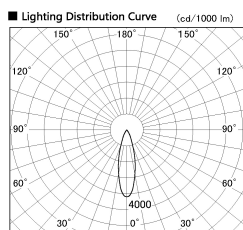

Item no. CD011-4230DW8527D

Series Name: Ceiling Light (Deep Cone)

Dark Mirror Reflector

Installation	Direct mount
Type	
Fixture wattage	42.8W
Beam angle	30 deg
Color Temp.	2700K
CRI	Ra>85
Luminous	2910 lm
Body	Die-cast aluminum alloy
Body finish	White
Trim finish	White
Reflector finish	Dark Mirror
IP Rate	IP20
Light source	COB module
Input Voltage	AC220~240V
Dimming Type	Non-Dimmable
Certificate	CE, CCC
Cut Hole	N/A

Weight	
42.8W	2.6kg
36.0W	2.4kg
28.5W	2.4kg