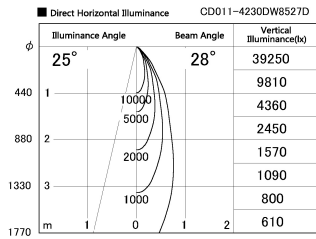

Item no. CD011-4230DW8527D

Series Name: Ceiling Light (Deep Cone)

Dark Mirror Reflector

Installation	Direct mount
Type	Ceiling Light (Deep Cone)
Fixture wattage	42.8W
Beam angle	30 deg
Color Temp.	2700K
CRI	Ra>85
Luminous	2910 lm
Body	Die-cast aluminum alloy
Body finish	White
Trim finish	White
Reflector finish	Dark Mirror
IP Rate	IP20
Light source	COB module
Input Voltage	AC220~240V
Dimming Type	Non-Dimmable
Certificate	CE, CCC
Cut Hole	N/A

Weight	
42.8W	2.6kg
36.0W	2.4kg
28.5W	2.4kg