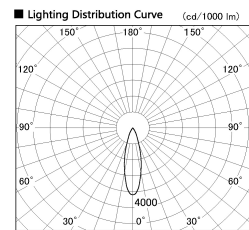

Item no. CD011-4230DW8527D

Series Name: Ceiling Light (Deep Cone)

Dark Mirror Reflector

Installation	Direct mount
Type	Ceiling Light (Deep Cone)
Fixture wattage	42.8W
Beam angle	30 deg
Color Temp.	2700K
CRI	Ra>85
Luminous	2910 lm
Body	Die-cast aluminum alloy
Body finish	White
Trim finish	White
Reflector finish	Dark Mirror
IP Rate	IP20
Light source	COB module
Input Voltage	AC220~240V
Dimming Type	Non-Dimmable
Certificate	CE, CCC
Cut Hole	N/A

Weight	
42.8W	2.6kg
36.0W	2.4kg
28.5W	2.4kg