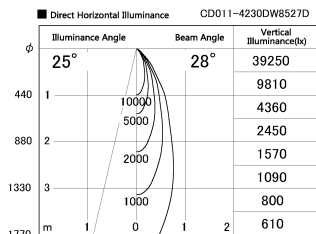

Item no. CD011-4230DW8527D

Series Name: Ceiling Light (Deep Cone)

Dark Mirror Reflector

Installation	Direct mount
Type	
Fixture wattage	42.8W
Beam angle	30 deg
Color Temp.	2700K
CRI	Ra>85
Luminous	2910 lm
Body	Die-cast aluminum alloy
Body finish	White
Trim finish	White
Reflector finish	Dark Mirror
IP Rate	IP20
Light source	COB module
Input Voltage	AC220~240V
Dimming Type	Non-Dimmable
Certificate	CE, CCC
Cut Hole	N/A

Weight	
42.8W	2.6kg
36.0W	2.4kg
28.5W	2.4kg