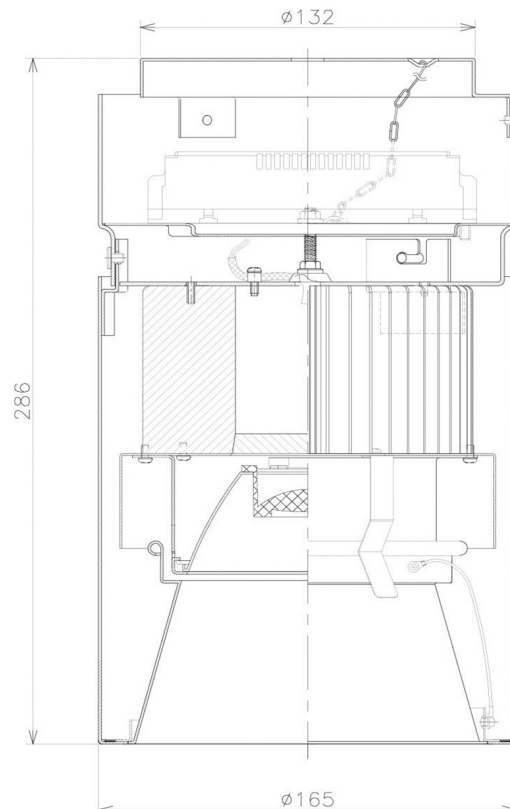

Item no. CD011-4230DW8527D

Series Name: Ceiling Light (Deep Cone)

Dark Mirror Reflector

Installation	Direct mount
Type	Ceiling Light (Deep Cone)
Fixture wattage	42.8W
Beam angle	30 deg
Color Temp.	2700K
CRI	Ra>85
Luminous	2910 lm
Body	Die-cast aluminum alloy
Body finish	White
Trim finish	White
Reflector finish	Dark Mirror
IP Rate	IP20
Light source	COB module
Input Voltage	AC220~240V
Dimming Type	Non-Dimmable
Certificate	CE, CCC
Cut Hole	N/A

Weight	
42.8W	2.6kg
36.0W	2.4kg
28.5W	2.4kg