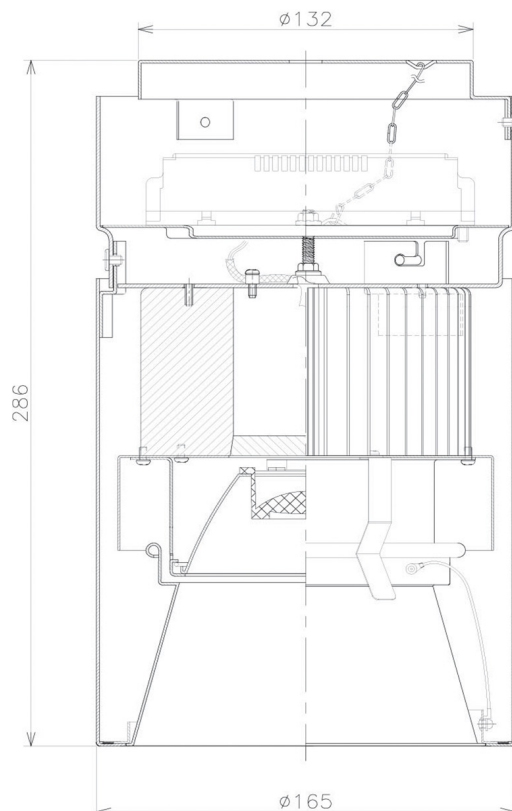

Item no. CD011-4230DW8527D

Series Name: Ceiling Light (Deep Cone)

Dark Mirror Reflector

Installation	Direct mount
Type	
Fixture wattage	42.8W
Beam angle	30 deg
Color Temp.	2700K
CRI	Ra>85
Luminous	2910 lm
Body	Die-cast aluminum alloy
Body finish	White
Trim finish	White
Reflector finish	Dark Mirror
IP Rate	IP20
Light source	COB module
Input Voltage	AC220~240V
Dimming Type	Non-Dimmable
Certificate	CE, CCC
Cut Hole	N/A

Weight	
42.8W	2.6kg
36.0W	2.4kg
28.5W	2.4kg