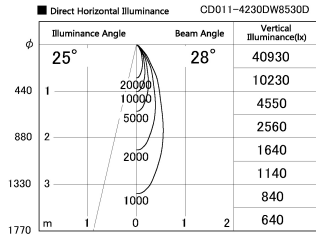

Item no. CD011-4230DW8530D

Series Name: Ceiling Light (Deep Cone)

Dark Mirror Reflector

Installation	Direct mount
Type	Ceiling Light (Deep Cone)
Fixture wattage	42.8W
Beam angle	30 deg
Color Temp.	3000K
CRI	Ra>85
Luminous	3034 lm
Body	Die-cast aluminum alloy
Body finish	White
Trim finish	White
Reflector finish	Dark Mirror
IP Rate	IP20
Light source	COB module
Input Voltage	AC220~240V
Dimming Type	Non-Dimmable
Certificate	CE, CCC
Cut Hole	N/A

Weight	
42.8W	2.6kg
36.0W	2.4kg
28.5W	2.4kg