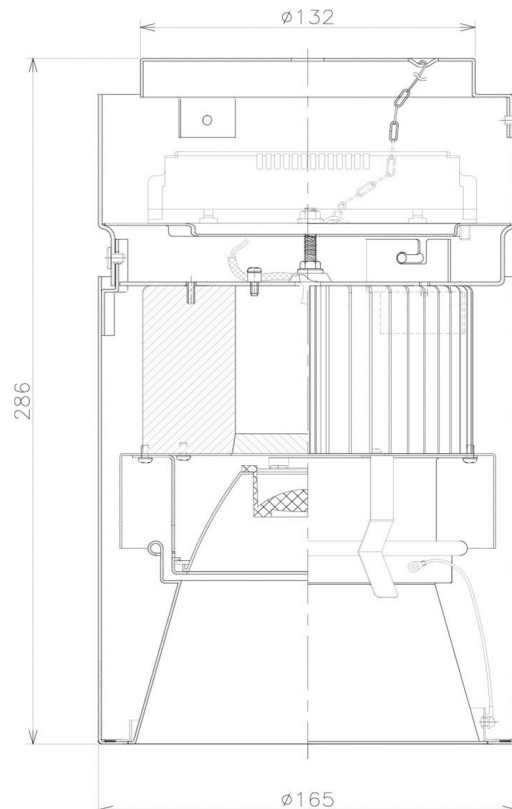

Item no. CD011-4230DW8530D

Series Name: Ceiling Light (Deep Cone)

Dark Mirror Reflector

Installation	Direct mount
Type	Ceiling Light (Deep Cone)
Fixture wattage	42.8W
Beam angle	30 deg
Color Temp.	3000K
CRI	Ra>85
Luminous	3034 lm
Body	Die-cast aluminum alloy
Body finish	White
Trim finish	White
Reflector finish	Dark Mirror
IP Rate	IP20
Light source	COB module
Input Voltage	AC220~240V
Dimming Type	Non-Dimmable
Certificate	CE, CCC
Cut Hole	N/A

Weight	
42.8W	2.6kg
36.0W	2.4kg
28.5W	2.4kg