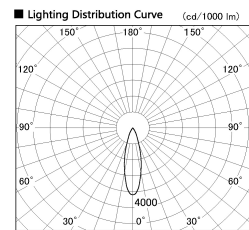

Item no. CD011-4230DW8530D

Series Name: Ceiling Light (Deep Cone)

Dark Mirror Reflector

Installation	Direct mount
Type	Ceiling Light (Deep Cone)
Fixture wattage	42.8W
Beam angle	30 deg
Color Temp.	3000K
CRI	Ra>85
Luminous	3034 lm
Body	Die-cast aluminum alloy
Body finish	White
Trim finish	White
Reflector finish	Dark Mirror
IP Rate	IP20
Light source	COB module
Input Voltage	AC220~240V
Dimming Type	Non-Dimmable
Certificate	CE, CCC
Cut Hole	N/A

Weight	
42.8W	2.6kg
36.0W	2.4kg
28.5W	2.4kg