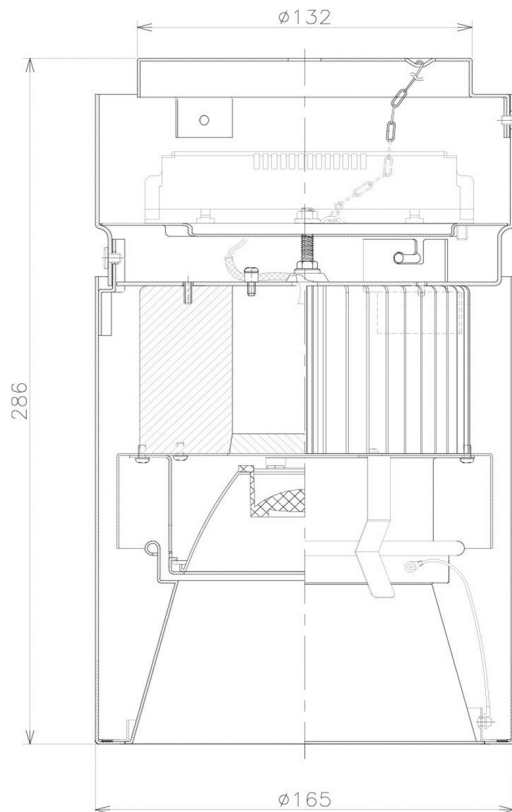

Item no. CD011-4230DW8535D

Series Name: Ceiling Light (Deep Cone)

Dark Mirror Reflector

Installation	Direct mount
Type	
Fixture wattage	42.8W
Beam angle	30 deg
Color Temp.	3500K
CRI	Ra>85
Luminous	3083 lm
Body	Die-cast aluminum alloy
Body finish	White
Trim finish	White
Reflector finish	Dark Mirror
IP Rate	IP20
Light source	COB module
Input Voltage	AC220~240V
Dimming Type	Non-Dimmable
Certificate	CE, CCC
Cut Hole	N/A

Weight	
42.8W	2.6kg
36.0W	2.4kg
28.5W	2.4kg