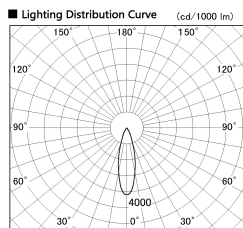

Item no. CD011-4230DW8535D

Series Name: Ceiling Light (Deep Cone)

Dark Mirror Reflector

Installation	Direct mount
Type	
Fixture wattage	42.8W
Beam angle	30 deg
Color Temp.	3500K
CRI	Ra>85
Luminous	3083 lm
Body	Die-cast aluminum alloy
Body finish	White
Trim finish	White
Reflector finish	Dark Mirror
IP Rate	IP20
Light source	COB module
Input Voltage	AC220~240V
Dimming Type	Non-Dimmable
Certificate	CE, CCC
Cut Hole	N/A

Weight	
42.8W	2.6kg
36.0W	2.4kg
28.5W	2.4kg