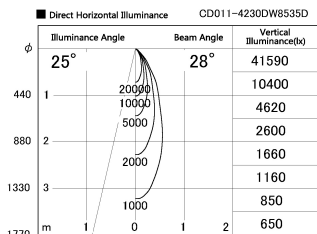

Item no. CD011-4230DW8535D

Series Name: Ceiling Light (Deep Cone)

Dark Mirror Reflector

Installation	Direct mount
Type	
Fixture wattage	42.8W
Beam angle	30 deg
Color Temp.	3500K
CRI	Ra>85
Luminous	3083 lm
Body	Die-cast aluminum alloy
Body finish	White
Trim finish	White
Reflector finish	Dark Mirror
IP Rate	IP20
Light source	COB module
Input Voltage	AC220~240V
Dimming Type	Non-Dimmable
Certificate	CE, CCC
Cut Hole	N/A

Weight	
42.8W	2.6kg
36.0W	2.4kg
28.5W	2.4kg