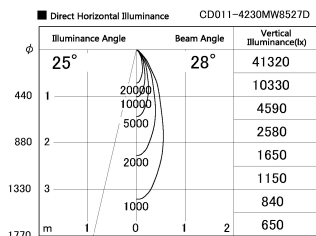

Item no. CD011-4230MW8527D

Series Name: Ceiling Light (Deep Cone)

Installation	Direct mount
Type	
Fixture wattage	42.8W
Beam angle	30 deg
Color Temp.	2700K
CRI	Ra>85
Luminous	3063 lm
Body	Die-cast aluminum alloy
Body finish	White
Trim finish	White
Reflector finish	Mirror
IP Rate	IP20
Light source	COB module
Input Voltage	AC220~240V
Dimming Type	Non-Dimmable
Certificate	CE, CCC
Cut Hole	N/A

Weight	
42.8W	2.6kg
36.0W	2.4kg
28.5W	2.4kg