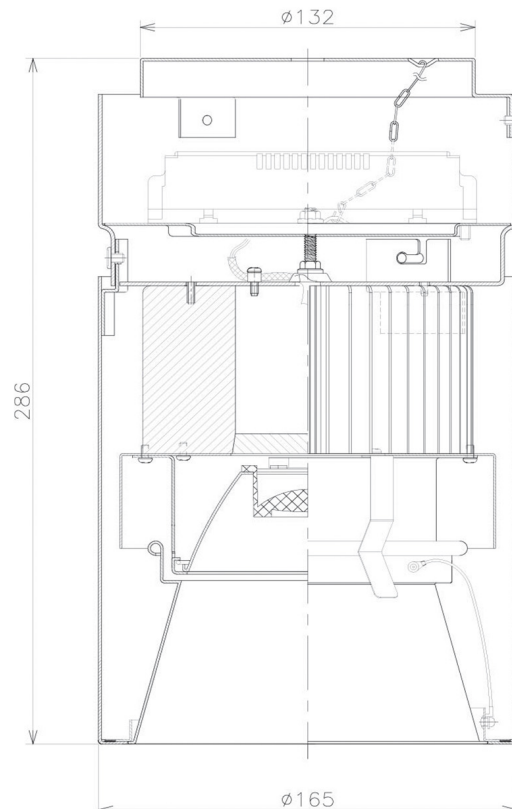

Item no. CD011-4230MW8527D

Series Name: Ceiling Light (Deep Cone)

■ Direct Horizontal Illuminance CD011-4230MW8527D

Illuminance Angle	Beam Angle	Vertical Illuminance (lx)
25°	28°	41320
1		10330
2		4590
3		2580
4		1650
5		1150
6		840
7		650

Installation	Direct mount
Type	Ceiling Light (Deep Cone)
Fixture wattage	42.8W
Beam angle	30 deg
Color Temp.	2700K
CRI	Ra>85
Luminous	3063 lm
Body	Die-cast aluminum alloy
Body finish	White
Trim finish	White
Reflector finish	Mirror
IP Rate	IP20
Light source	COB module
Input Voltage	AC220~240V
Dimming Type	Non-Dimmable
Certificate	CE, CCC
Cut Hole	N/A

Weight	
42.8W	2.6kg
36.0W	2.4kg
28.5W	2.4kg