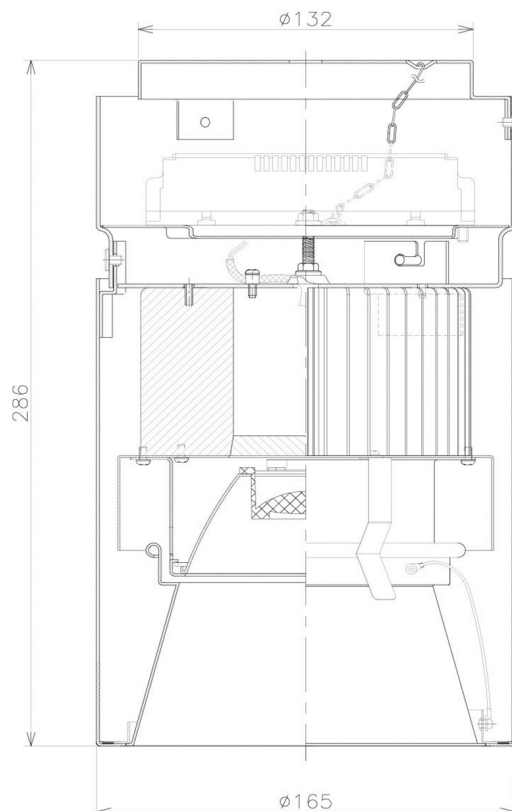

Item no. CD011-4230MW8527D

Series Name: Ceiling Light (Deep Cone)

Installation	Direct mount
Type	
Fixture wattage	42.8W
Beam angle	30 deg
Color Temp.	2700K
CRI	Ra>85
Luminous	3063 lm
Body	Die-cast aluminum alloy
Body finish	White
Trim finish	White
Reflector finish	Mirror
IP Rate	IP20
Light source	COB module
Input Voltage	AC220~240V
Dimming Type	Non-Dimmable
Certificate	CE, CCC
Cut Hole	N/A

Weight	
42.8W	2.6kg
36.0W	2.4kg
28.5W	2.4kg