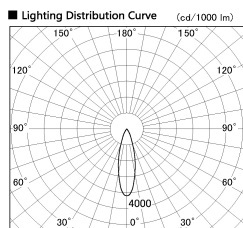

Item no. CD011-4230MW8527D

Series Name: Ceiling Light (Deep Cone)

Installation	Direct mount
Type	
Fixture wattage	42.8W
Beam angle	30 deg
Color Temp.	2700K
CRI	Ra>85
Luminous	3063 lm
Body	Die-cast aluminum alloy
Body finish	White
Trim finish	White
Reflector finish	Mirror
IP Rate	IP20
Light source	COB module
Input Voltage	AC220~240V
Dimming Type	Non-Dimmable
Certificate	CE, CCC
Cut Hole	N/A

Weight	
42.8W	2.6kg
36.0W	2.4kg
28.5W	2.4kg