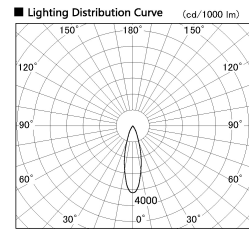

Item no. CD011-4230MW8527D

Series Name: Ceiling Light (Deep Cone)

■ Direct Horizontal Illuminance CD011-4230MW8527D

Illuminance Angle	Beam Angle	Vertical Illuminance (lx)
25°	28°	41320
1		10330
2		4590
3		2580
4		1650
5		1150
6		840
7		650

Installation	Direct mount
Type	Ceiling Light (Deep Cone)
Fixture wattage	42.8W
Beam angle	30 deg
Color Temp.	2700K
CRI	Ra>85
Luminous	3063 lm
Body	Die-cast aluminum alloy
Body finish	White
Trim finish	White
Reflector finish	Mirror
IP Rate	IP20
Light source	COB module
Input Voltage	AC220~240V
Dimming Type	Non-Dimmable
Certificate	CE, CCC
Cut Hole	N/A

Weight	
42.8W	2.6kg
36.0W	2.4kg
28.5W	2.4kg