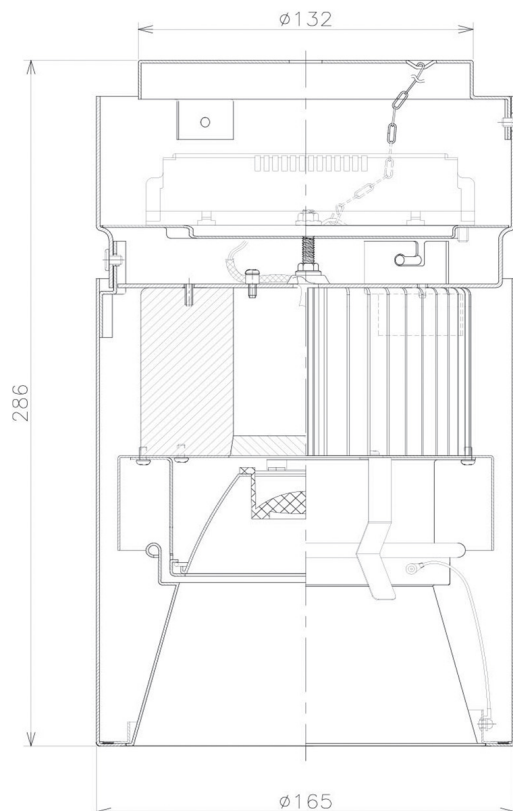

Item no. CD011-4230MW8530D

Series Name: Ceiling Light (Deep Cone)

Installation	Direct mount
Type	
Fixture wattage	42.8W
Beam angle	30 deg
Color Temp.	3000K
CRI	Ra>85
Luminous	3194 lm
Body	Die-cast aluminum alloy
Body finish	White
Trim finish	White
Reflector finish	Mirror
IP Rate	IP20
Light source	COB module
Input Voltage	AC220~240V
Dimming Type	Non-Dimmable
Certificate	CE, CCC
Cut Hole	N/A

■ Direct Horizontal Illuminance CD011-4230MW8530D

Illuminance Angle	Beam Angle	Vertical Illuminance (lx)
25°	0	43080
	1	10770
28°	0	4790
	1	2690
30°	0	1720
	1	1200
36°	0	880
	1	670

Weight	
42.8W	2.6kg
36.0W	2.4kg
28.5W	2.4kg