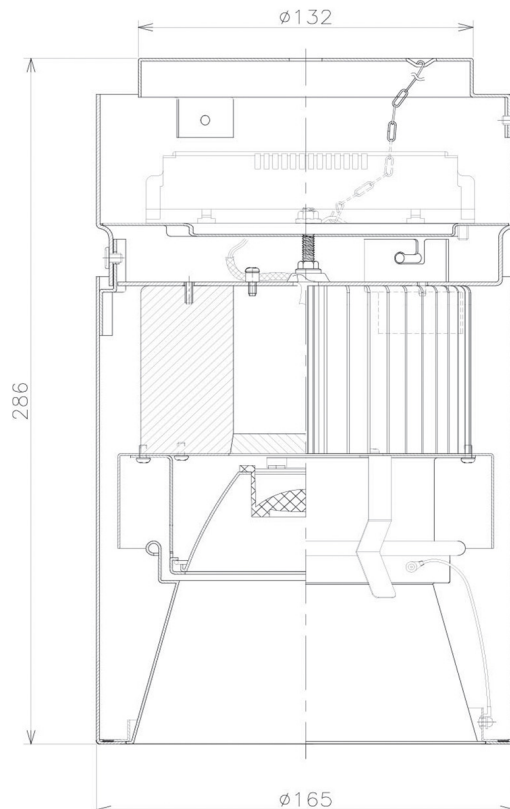

Item no. CD011-4230MW8530D

Series Name: Ceiling Light (Deep Cone)

■ Direct Horizontal Illuminance CD011-4230MW8530D

Illuminance Angle	Beam Angle	Vertical Illuminance (lx)
25°	0	43080
	1	10770
	2	4790
	3	2690
	4	1720
28°	0	1200
	1	880
	2	670

Installation	Direct mount
Type	
Fixture wattage	42.8W
Beam angle	30 deg
Color Temp.	3000K
CRI	Ra>85
Luminous	3194 lm
Body	Die-cast aluminum alloy
Body finish	White
Trim finish	White
Reflector finish	Mirror
IP Rate	IP20
Light source	COB module
Input Voltage	AC220~240V
Dimming Type	Non-Dimmable
Certificate	CE, CCC
Cut Hole	N/A

Weight	
42.8W	2.6kg
36.0W	2.4kg
28.5W	2.4kg