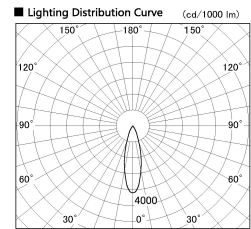

Item no. CD011-4230MW8530D

Series Name: Ceiling Light (Deep Cone)

■ Direct Horizontal Illuminance CD011-4230MW8530D

Illuminance Angle	Beam Angle	Vertical Illuminance (lx)
25°	0	43080
	1	10770
	2	4790
	3	2690
	4	1720
28°	0	1200
	1	880
	2	670

Installation	Direct mount
Type	
Fixture wattage	42.8W
Beam angle	30 deg
Color Temp.	3000K
CRI	Ra>85
Luminous	3194 lm
Body	Die-cast aluminum alloy
Body finish	White
Trim finish	White
Reflector finish	Mirror
IP Rate	IP20
Light source	COB module
Input Voltage	AC220~240V
Dimming Type	Non-Dimmable
Certificate	CE, CCC
Cut Hole	N/A

Weight	
42.8W	2.6kg
36.0W	2.4kg
28.5W	2.4kg