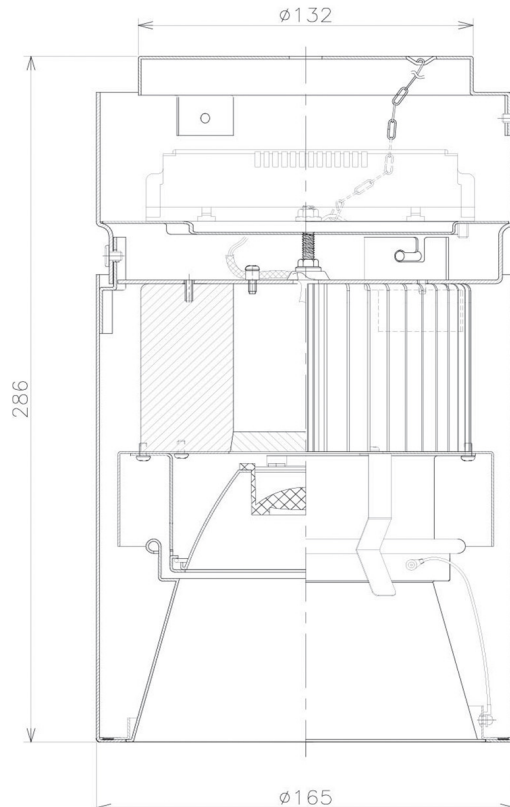

Item no. CD011-4230MW8530D

Series Name: Ceiling Light (Deep Cone)

■ Direct Horizontal Illuminance CD011-4230MW8530D

Illuminance Angle	Beam Angle	Vertical Illuminance (lx)
25°	0	43080
	1	10770
28°	0	4790
	1	2690
30°	0	1720
	1	1200
35°	0	880
	1	670

Installation	Direct mount
Type	Ceiling Light (Deep Cone)
Fixture wattage	42.8W
Beam angle	30 deg
Color Temp.	3000K
CRI	Ra>85
Luminous	3194 lm
Body	Die-cast aluminum alloy
Body finish	White
Trim finish	White
Reflector finish	Mirror
IP Rate	IP20
Light source	COB module
Input Voltage	AC220~240V
Dimming Type	Non-Dimmable
Certificate	CE, CCC
Cut Hole	N/A

Weight	
42.8W	2.6kg
36.0W	2.4kg
28.5W	2.4kg