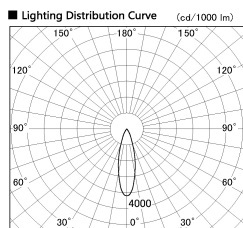

Item no. CD011-4230MW8530D

Series Name: Ceiling Light (Deep Cone)

Installation	Direct mount
Type	
Fixture wattage	42.8W
Beam angle	30 deg
Color Temp.	3000K
CRI	Ra>85
Luminous	3194 lm
Body	Die-cast aluminum alloy
Body finish	White
Trim finish	White
Reflector finish	Mirror
IP Rate	IP20
Light source	COB module
Input Voltage	AC220~240V
Dimming Type	Non-Dimmable
Certificate	CE, CCC
Cut Hole	N/A

■ Direct Horizontal Illuminance CD011-4230MW8530D

Illuminance Angle	Beam Angle	Vertical Illuminance (lx)
25°	0	43080
	1	10770
28°	0	4790
	1	2690
30°	0	1720
	1	1200
36°	0	880
	1	670

Weight	
42.8W	2.6kg
36.0W	2.4kg
28.5W	2.4kg