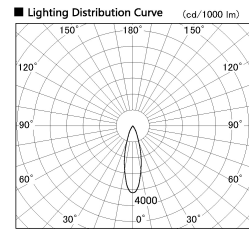

Item no. CD011-4230MW8530D

Series Name: Ceiling Light (Deep Cone)

■ Direct Horizontal Illuminance CD011-4230MW8530D

Illuminance Angle	Beam Angle	Vertical Illuminance (lx)
25°	0	43080
	1	10770
28°	0	4790
	1	2690
30°	0	1720
	1	1200
35°	0	880
	1	670

Installation	Direct mount
Type	Ceiling Light (Deep Cone)
Fixture wattage	42.8W
Beam angle	30 deg
Color Temp.	3000K
CRI	Ra>85
Luminous	3194 lm
Body	Die-cast aluminum alloy
Body finish	White
Trim finish	White
Reflector finish	Mirror
IP Rate	IP20
Light source	COB module
Input Voltage	AC220~240V
Dimming Type	Non-Dimmable
Certificate	CE, CCC
Cut Hole	N/A

Weight	
42.8W	2.6kg
36.0W	2.4kg
28.5W	2.4kg