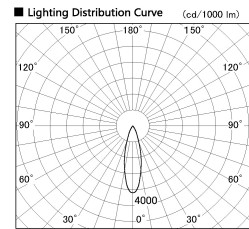

Item no. CD011-4230MW8535D

Series Name: Ceiling Light (Deep Cone)

■ Direct Horizontal Illuminance CD011-4230MW8535D

Illuminance Angle	Beam Angle	Vertical Illuminance (lx)
25°	28°	43790
1		10950
440		4870
2		2740
880		1750
3		1220
1330		890
1770		680

Installation	Direct mount
Type	
Fixture wattage	42.8W
Beam angle	30 deg
Color Temp.	3500K
CRI	Ra>85
Luminous	3246 lm
Body	Die-cast aluminum alloy
Body finish	White
Trim finish	White
Reflector finish	Mirror
IP Rate	IP20
Light source	COB module
Input Voltage	AC220~240V
Dimming Type	Non-Dimmable
Certificate	CE, CCC
Cut Hole	N/A

Weight	
42.8W	2.6kg
36.0W	2.4kg
28.5W	2.4kg