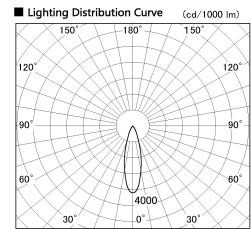

Item no. CD011-4230MW8535D

Series Name: Ceiling Light (Deep Cone)

■ Direct Horizontal Illuminance CD011-4230MW8535D

Illuminance Angle	Beam Angle	Vertical Illuminance (lx)
25°	28°	43790
1		10950
2		4870
3		2740
1330		1750
1770		1220
	1	890
	2	680

Installation	Direct mount
Type	Ceiling Light (Deep Cone)
Fixture wattage	42.8W
Beam angle	30 deg
Color Temp.	3500K
CRI	Ra>85
Luminous	3246 lm
Body	Die-cast aluminum alloy
Body finish	White
Trim finish	White
Reflector finish	Mirror
IP Rate	IP20
Light source	COB module
Input Voltage	AC220~240V
Dimming Type	Non-Dimmable
Certificate	CE, CCC
Cut Hole	N/A

Weight	
42.8W	2.6kg
36.0W	2.4kg
28.5W	2.4kg