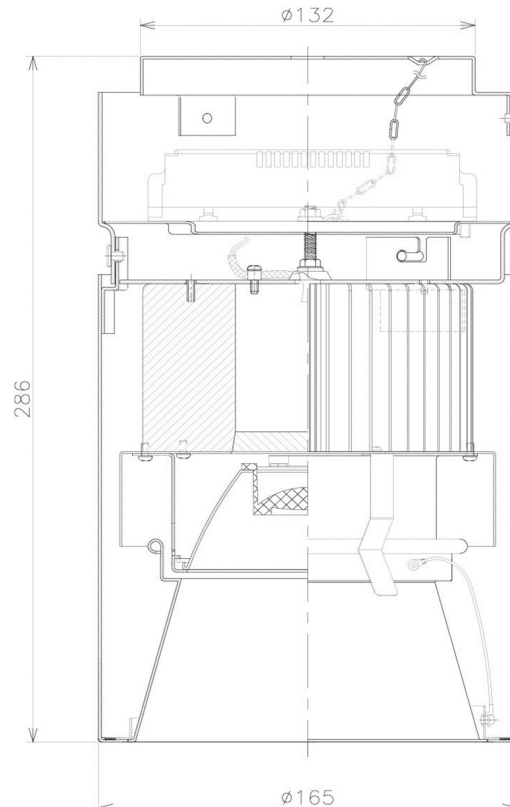

Item no. CD011-4230MW8535D

Series Name: Ceiling Light (Deep Cone)

■ Direct Horizontal Illuminance CD011-4230MW8535D

Illuminance Angle	Beam Angle	Vertical Illuminance (lx)
25°	28°	43790
1		10950
440		4870
2		2740
880		1750
3		1220
1330		890
1770		680

Installation	Direct mount
Type	
Fixture wattage	42.8W
Beam angle	30 deg
Color Temp.	3500K
CRI	Ra>85
Luminous	3246 lm
Body	Die-cast aluminum alloy
Body finish	White
Trim finish	White
Reflector finish	Mirror
IP Rate	IP20
Light source	COB module
Input Voltage	AC220~240V
Dimming Type	Non-Dimmable
Certificate	CE, CCC
Cut Hole	N/A

Weight	
42.8W	2.6kg
36.0W	2.4kg
28.5W	2.4kg