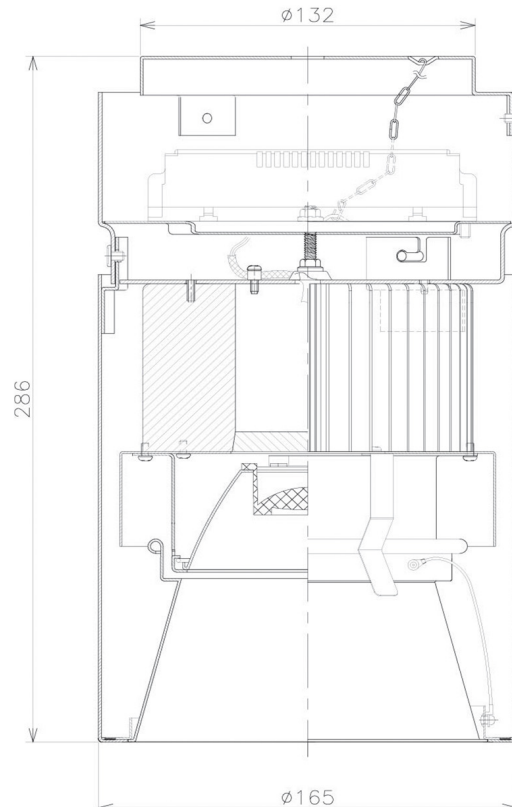

Item no. CD011-4230MW8535D

Series Name: Ceiling Light (Deep Cone)

■ Direct Horizontal Illuminance CD011-4230MW8535D

Illuminance Angle	Beam Angle	Vertical Illuminance (lx)
25°	28°	43790
1		10950
2		4870
3		2740
1330		1750
1770		1220
	1	890
	2	680

Installation	Direct mount
Type	Ceiling Light (Deep Cone)
Fixture wattage	42.8W
Beam angle	30 deg
Color Temp.	3500K
CRI	Ra>85
Luminous	3246 lm
Body	Die-cast aluminum alloy
Body finish	White
Trim finish	White
Reflector finish	Mirror
IP Rate	IP20
Light source	COB module
Input Voltage	AC220~240V
Dimming Type	Non-Dimmable
Certificate	CE, CCC
Cut Hole	N/A

Weight	
42.8W	2.6kg
36.0W	2.4kg
28.5W	2.4kg