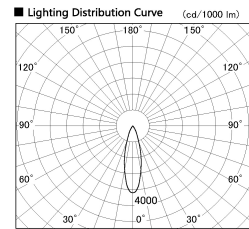

Item no. CD011-4230MW8540D

Series Name: Ceiling Light (Deep Cone)

■ Direct Horizontal Illuminance CD011-4230MW8540D

Illuminance Angle	Beam Angle	Vertical Illuminance (lx)
25°	28°	44200
1		11050
20000		4910
10000		2760
5000		1770
2000		1230
1000		900
0	1 2	690

Installation	Direct mount
Type	Ceiling Light (Deep Cone)
Fixture wattage	42.8W
Beam angle	30 deg
Color Temp.	4000K
CRI	Ra>85
Luminous	3277 lm
Body	Die-cast aluminum alloy
Body finish	White
Trim finish	White
Reflector finish	Mirror
IP Rate	IP20
Light source	COB module
Input Voltage	AC220~240V
Dimming Type	Non-Dimmable
Certificate	CE, CCC
Cut Hole	N/A

Weight	
42.8W	2.6kg
36.0W	2.4kg
28.5W	2.4kg