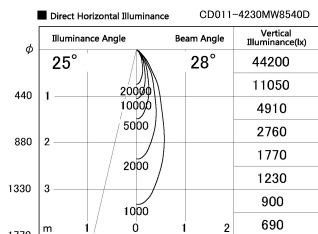

Item no. CD011-4230MW8540D

Series Name: Ceiling Light (Deep Cone)

Installation	Direct mount
Type	
Fixture wattage	42.8W
Beam angle	30 deg
Color Temp.	4000K
CRI	Ra>85
Luminous	3277 lm
Body	Die-cast aluminum alloy
Body finish	White
Trim finish	White
Reflector finish	Mirror
IP Rate	IP20
Light source	COB module
Input Voltage	AC220~240V
Dimming Type	Non-Dimmable
Certificate	CE, CCC
Cut Hole	N/A

Weight	
42.8W	2.6kg
36.0W	2.4kg
28.5W	2.4kg