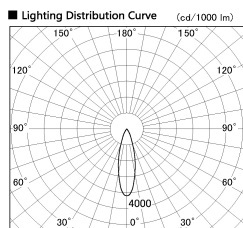

Item no. CD011-4230MW8540D

Series Name: Ceiling Light (Deep Cone)

Installation	Direct mount
Type	
Fixture wattage	42.8W
Beam angle	30 deg
Color Temp.	4000K
CRI	Ra>85
Luminous	3277 lm
Body	Die-cast aluminum alloy
Body finish	White
Trim finish	White
Reflector finish	Mirror
IP Rate	IP20
Light source	COB module
Input Voltage	AC220~240V
Dimming Type	Non-Dimmable
Certificate	CE, CCC
Cut Hole	N/A

Weight	
42.8W	2.6kg
36.0W	2.4kg
28.5W	2.4kg