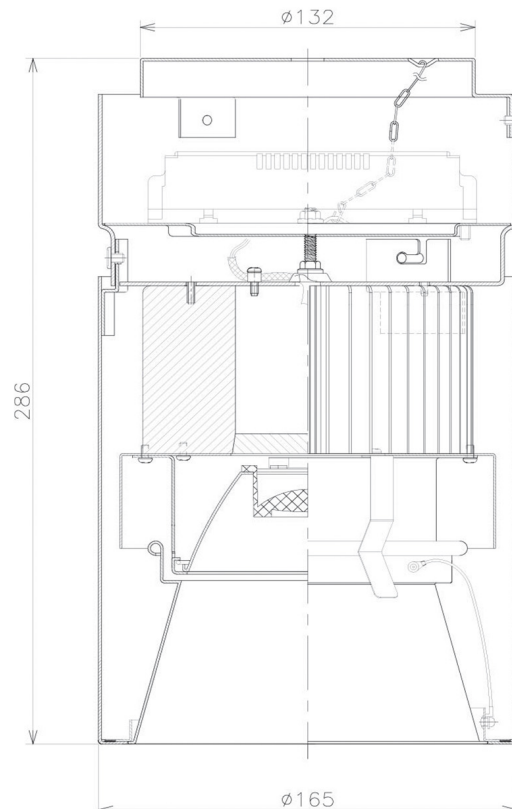

Item no. CD011-4230MW8540D

Series Name: Ceiling Light (Deep Cone)

■ Direct Horizontal Illuminance CD011-4230MW8540D

Illuminance Angle	Beam Angle	Vertical Illuminance (lx)
25°	28°	44200
1		11050
20000		4910
10000		2760
5000		1770
2000		1230
1000		900
0	1 2	690

Installation	Direct mount
Type	Ceiling Light (Deep Cone)
Fixture wattage	42.8W
Beam angle	30 deg
Color Temp.	4000K
CRI	Ra>85
Luminous	3277 lm
Body	Die-cast aluminum alloy
Body finish	White
Trim finish	White
Reflector finish	Mirror
IP Rate	IP20
Light source	COB module
Input Voltage	AC220~240V
Dimming Type	Non-Dimmable
Certificate	CE, CCC
Cut Hole	N/A

Weight	
42.8W	2.6kg
36.0W	2.4kg
28.5W	2.4kg