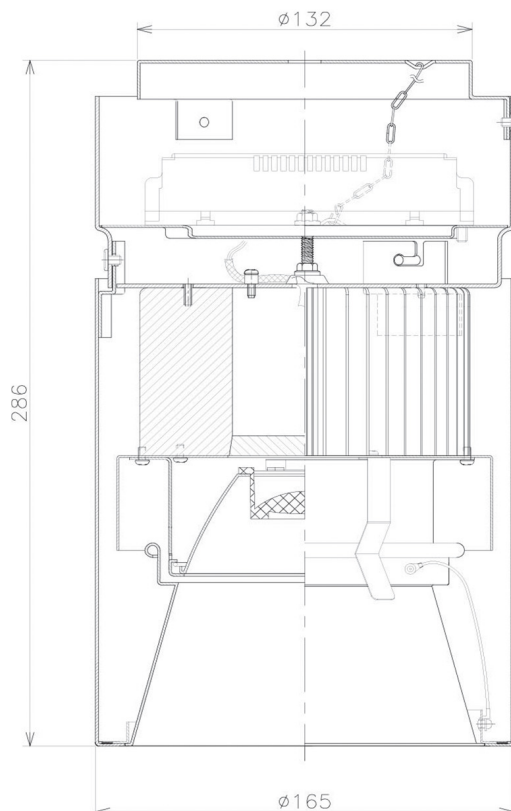

Item no. CD011-4230MW8540D

Series Name: Ceiling Light (Deep Cone)

Installation	Direct mount
Type	
Fixture wattage	42.8W
Beam angle	30 deg
Color Temp.	4000K
CRI	Ra>85
Luminous	3277 lm
Body	Die-cast aluminum alloy
Body finish	White
Trim finish	White
Reflector finish	Mirror
IP Rate	IP20
Light source	COB module
Input Voltage	AC220~240V
Dimming Type	Non-Dimmable
Certificate	CE, CCC
Cut Hole	N/A

Weight	
42.8W	2.6kg
36.0W	2.4kg
28.5W	2.4kg