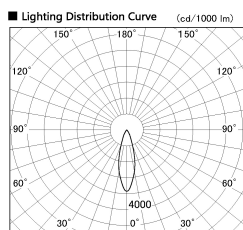

Item no. CD011-4230WW8527D

Series Name: Ceiling Light (Deep Cone)

White Reflector

Installation	Direct mount
Type	
Fixture wattage	42.8W
Beam angle	30 deg
Color Temp.	2700K
CRI	Ra>85
Luminous	3037 lm
Body	Die-cast aluminum alloy
Body finish	White
Trim finish	White
Reflector finish	White
IP Rate	IP20
Light source	COB module
Input Voltage	AC220~240V
Dimming Type	Non-Dimmable
Certificate	CE, CCC
Cut Hole	N/A

Weight	
42.8W	2.6kg
36.0W	2.4kg
28.5W	2.4kg