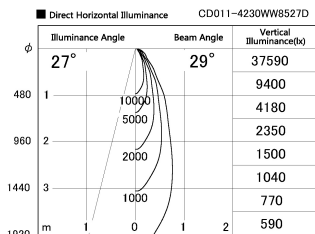

Item no. CD011-4230WW8527D

Series Name: Ceiling Light (Deep Cone)

White Reflector

Installation	Direct mount
Type	
Fixture wattage	42.8W
Beam angle	30 deg
Color Temp.	2700K
CRI	Ra>85
Luminous	3037 lm
Body	Die-cast aluminum alloy
Body finish	White
Trim finish	White
Reflector finish	White
IP Rate	IP20
Light source	COB module
Input Voltage	AC220~240V
Dimming Type	Non-Dimmable
Certificate	CE, CCC
Cut Hole	N/A

Weight	
42.8W	2.6kg
36.0W	2.4kg
28.5W	2.4kg