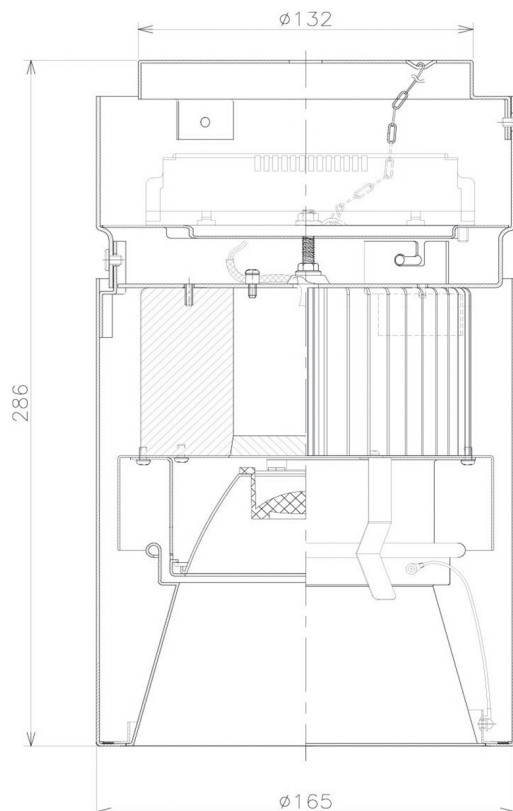

Item no. CD011-4230WW8527D

Series Name: Ceiling Light (Deep Cone)

White Reflector

Installation	Direct mount
Type	
Fixture wattage	42.8W
Beam angle	30 deg
Color Temp.	2700K
CRI	Ra>85
Luminous	3037 lm
Body	Die-cast aluminum alloy
Body finish	White
Trim finish	White
Reflector finish	White
IP Rate	IP20
Light source	COB module
Input Voltage	AC220~240V
Dimming Type	Non-Dimmable
Certificate	CE, CCC
Cut Hole	N/A

Weight	
42.8W	2.6kg
36.0W	2.4kg
28.5W	2.4kg