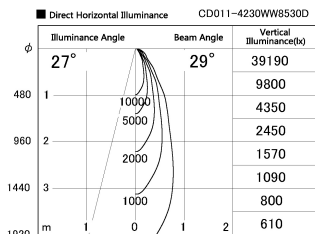

Item no. CD011-4230WW8530D

Series Name: Ceiling Light (Deep Cone)

White Reflector

Installation	Direct mount
Type	
Fixture wattage	42.8W
Beam angle	30 deg
Color Temp.	3000K
CRI	Ra>85
Luminous	3166 lm
Body	Die-cast aluminum alloy
Body finish	White
Trim finish	White
Reflector finish	White
IP Rate	IP20
Light source	COB module
Input Voltage	AC220~240V
Dimming Type	Non-Dimmable
Certificate	CE, CCC
Cut Hole	N/A

Weight	
42.8W	2.6kg
36.0W	2.4kg
28.5W	2.4kg