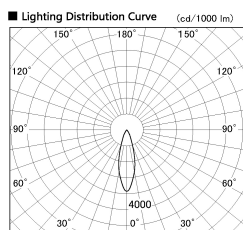

Item no. CD011-4230WW8530D

Series Name: Ceiling Light (Deep Cone)

White Reflector

Installation	Direct mount
Type	Ceiling Light (Deep Cone)
Fixture wattage	42.8W
Beam angle	30 deg
Color Temp.	3000K
CRI	Ra>85
Luminous	3166 lm
Body	Die-cast aluminum alloy
Body finish	White
Trim finish	White
Reflector finish	White
IP Rate	IP20
Light source	COB module
Input Voltage	AC220~240V
Dimming Type	Non-Dimmable
Certificate	CE, CCC
Cut Hole	N/A

Weight	
42.8W	2.6kg
36.0W	2.4kg
28.5W	2.4kg