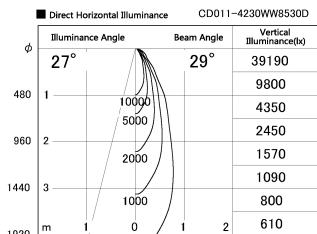

Item no. CD011-4230WW8530D

Series Name: Ceiling Light (Deep Cone)

White Reflector

Installation	Direct mount
Type	Ceiling Light (Deep Cone)
Fixture wattage	42.8W
Beam angle	30 deg
Color Temp.	3000K
CRI	Ra>85
Luminous	3166 lm
Body	Die-cast aluminum alloy
Body finish	White
Trim finish	White
Reflector finish	White
IP Rate	IP20
Light source	COB module
Input Voltage	AC220~240V
Dimming Type	Non-Dimmable
Certificate	CE, CCC
Cut Hole	N/A

Weight	
42.8W	2.6kg
36.0W	2.4kg
28.5W	2.4kg