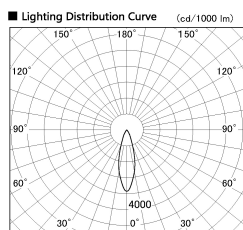

Item no. CD011-4230WW8530D

Series Name: Ceiling Light (Deep Cone)

White Reflector

Installation	Direct mount
Type	
Fixture wattage	42.8W
Beam angle	30 deg
Color Temp.	3000K
CRI	Ra>85
Luminous	3166 lm
Body	Die-cast aluminum alloy
Body finish	White
Trim finish	White
Reflector finish	White
IP Rate	IP20
Light source	COB module
Input Voltage	AC220~240V
Dimming Type	Non-Dimmable
Certificate	CE, CCC
Cut Hole	N/A

Weight	
42.8W	2.6kg
36.0W	2.4kg
28.5W	2.4kg