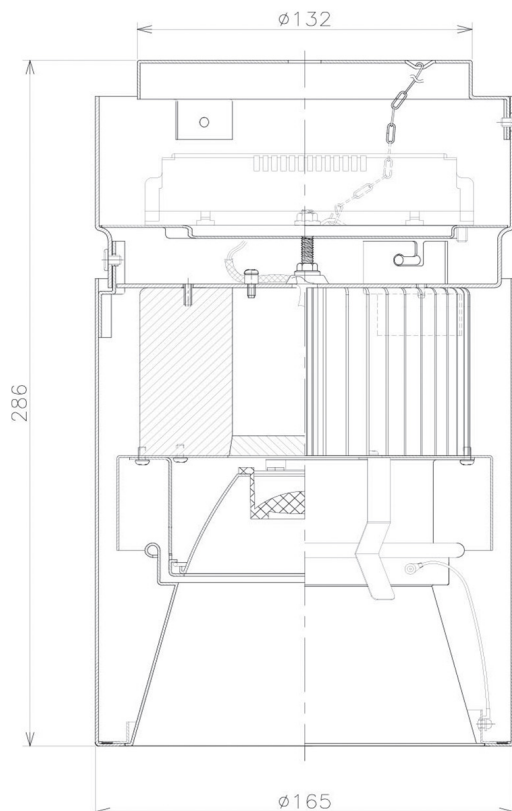

Item no. CD011-4230WW8530D

Series Name: Ceiling Light (Deep Cone)

White Reflector

Installation	Direct mount
Type	
Fixture wattage	42.8W
Beam angle	30 deg
Color Temp.	3000K
CRI	Ra>85
Luminous	3166 lm
Body	Die-cast aluminum alloy
Body finish	White
Trim finish	White
Reflector finish	White
IP Rate	IP20
Light source	COB module
Input Voltage	AC220~240V
Dimming Type	Non-Dimmable
Certificate	CE, CCC
Cut Hole	N/A

Weight	
42.8W	2.6kg
36.0W	2.4kg
28.5W	2.4kg