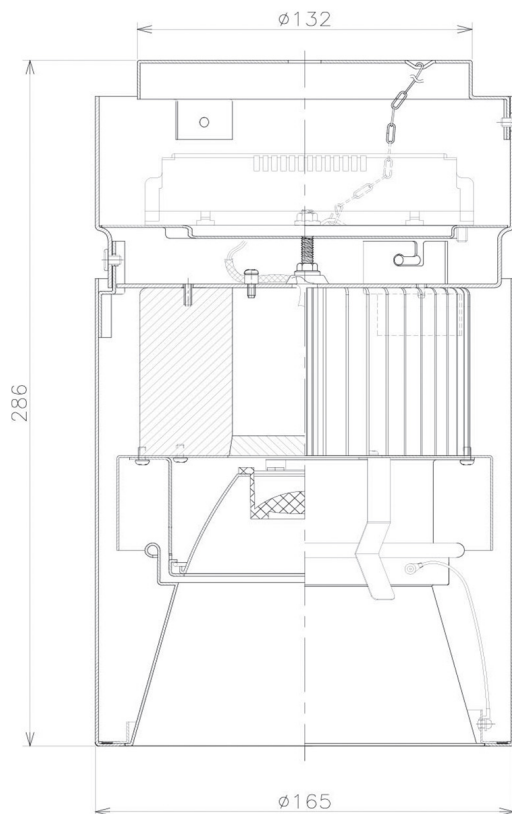

Item no. CD011-4230WW8530D

Series Name: Ceiling Light (Deep Cone)

White Reflector

Installation	Direct mount
Type	Ceiling Light (Deep Cone)
Fixture wattage	42.8W
Beam angle	30 deg
Color Temp.	3000K
CRI	Ra>85
Luminous	3166 lm
Body	Die-cast aluminum alloy
Body finish	White
Trim finish	White
Reflector finish	White
IP Rate	IP20
Light source	COB module
Input Voltage	AC220~240V
Dimming Type	Non-Dimmable
Certificate	CE, CCC
Cut Hole	N/A

Weight	
42.8W	2.6kg
36.0W	2.4kg
28.5W	2.4kg