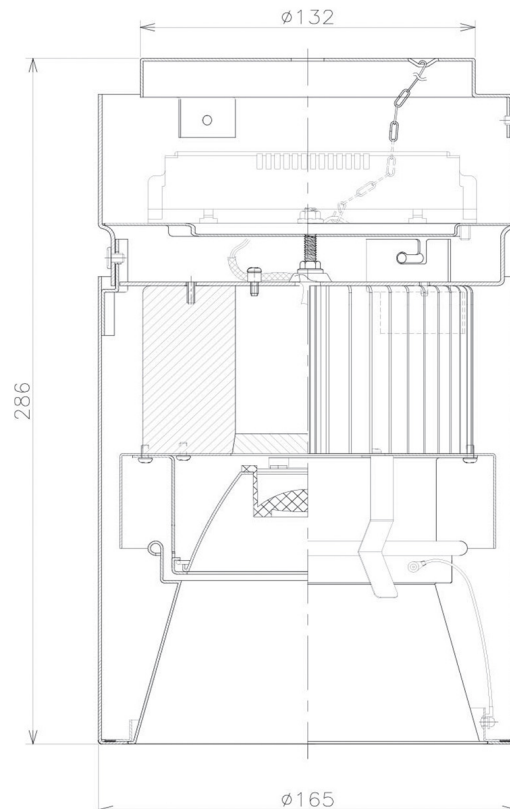

Item no. CD011-4230WW8535D

Series Name: Ceiling Light (Deep Cone)

White Reflector

Installation	Direct mount
Type	Ceiling Light (Deep Cone)
Fixture wattage	42.8W
Beam angle	30 deg
Color Temp.	3500K
CRI	Ra>85
Luminous	3217 lm
Body	Die-cast aluminum alloy
Body finish	White
Trim finish	White
Reflector finish	White
IP Rate	IP20
Light source	COB module
Input Voltage	AC220~240V
Dimming Type	Non-Dimmable
Certificate	CE, CCC
Cut Hole	N/A

Weight	
42.8W	2.6kg
36.0W	2.4kg
28.5W	2.4kg