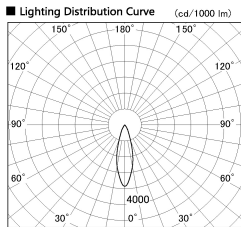

Item no. CD011-4230WW8535D

Series Name: Ceiling Light (Deep Cone)

White Reflector

Installation	Direct mount
Type	
Fixture wattage	42.8W
Beam angle	30 deg
Color Temp.	3500K
CRI	Ra>85
Luminous	3217 lm
Body	Die-cast aluminum alloy
Body finish	White
Trim finish	White
Reflector finish	White
IP Rate	IP20
Light source	COB module
Input Voltage	AC220~240V
Dimming Type	Non-Dimmable
Certificate	CE, CCC
Cut Hole	N/A

Weight	
42.8W	2.6kg
36.0W	2.4kg
28.5W	2.4kg