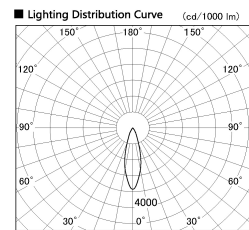

Item no. CD011-4230WW8535D

Series Name: Ceiling Light (Deep Cone)

White Reflector

Installation	Direct mount
Type	Ceiling Light (Deep Cone)
Fixture wattage	42.8W
Beam angle	30 deg
Color Temp.	3500K
CRI	Ra>85
Luminous	3217 lm
Body	Die-cast aluminum alloy
Body finish	White
Trim finish	White
Reflector finish	White
IP Rate	IP20
Light source	COB module
Input Voltage	AC220~240V
Dimming Type	Non-Dimmable
Certificate	CE, CCC
Cut Hole	N/A

Weight	
42.8W	2.6kg
36.0W	2.4kg
28.5W	2.4kg