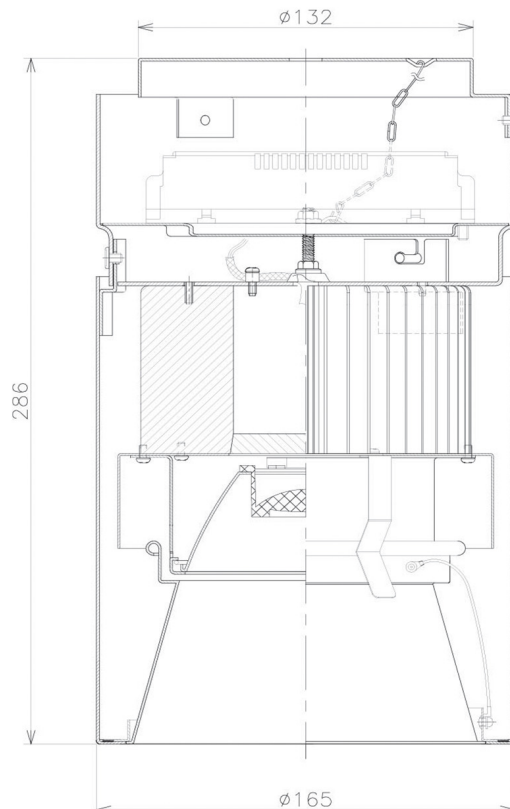

Item no. CD011-4230WW8535D

Series Name: Ceiling Light (Deep Cone)

White Reflector

Installation	Direct mount
Type	
Fixture wattage	42.8W
Beam angle	30 deg
Color Temp.	3500K
CRI	Ra>85
Luminous	3217 lm
Body	Die-cast aluminum alloy
Body finish	White
Trim finish	White
Reflector finish	White
IP Rate	IP20
Light source	COB module
Input Voltage	AC220~240V
Dimming Type	Non-Dimmable
Certificate	CE, CCC
Cut Hole	N/A

Weight	
42.8W	2.6kg
36.0W	2.4kg
28.5W	2.4kg