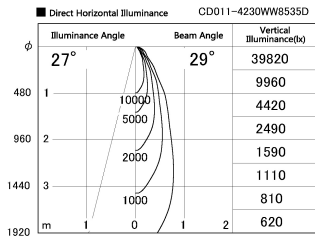

Item no. CD011-4230WW8535D

Series Name: Ceiling Light (Deep Cone)

White Reflector

Installation	Direct mount
Type	
Fixture wattage	42.8W
Beam angle	30 deg
Color Temp.	3500K
CRI	Ra>85
Luminous	3217 lm
Body	Die-cast aluminum alloy
Body finish	White
Trim finish	White
Reflector finish	White
IP Rate	IP20
Light source	COB module
Input Voltage	AC220~240V
Dimming Type	Non-Dimmable
Certificate	CE, CCC
Cut Hole	N/A

Weight	
42.8W	2.6kg
36.0W	2.4kg
28.5W	2.4kg