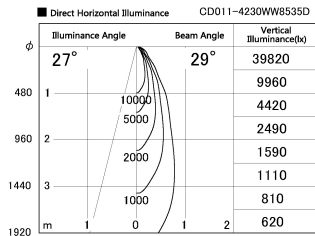

Item no. CD011-4230WW8535D

Series Name: Ceiling Light (Deep Cone)

White Reflector

Installation	Direct mount
Type	Ceiling Light (Deep Cone)
Fixture wattage	42.8W
Beam angle	30 deg
Color Temp.	3500K
CRI	Ra>85
Luminous	3217 lm
Body	Die-cast aluminum alloy
Body finish	White
Trim finish	White
Reflector finish	White
IP Rate	IP20
Light source	COB module
Input Voltage	AC220~240V
Dimming Type	Non-Dimmable
Certificate	CE, CCC
Cut Hole	N/A

Weight	
42.8W	2.6kg
36.0W	2.4kg
28.5W	2.4kg