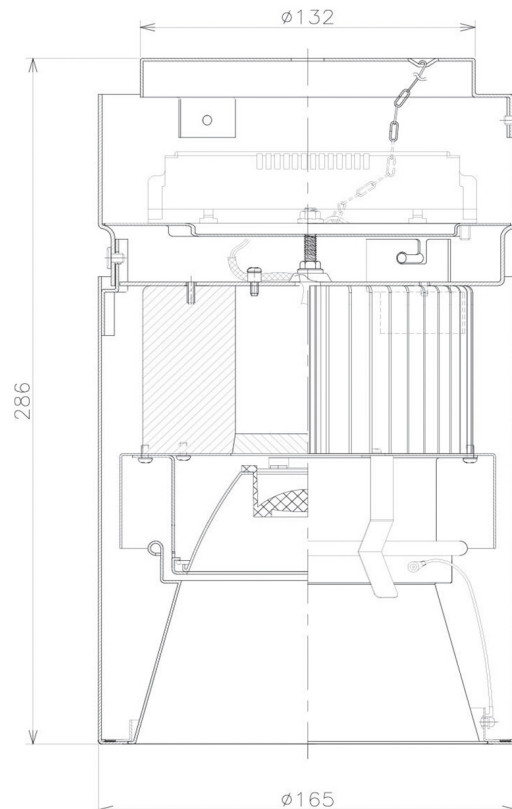

Item no. CD011-4230WW8540D

Series Name: Ceiling Light (Deep Cone)

White Reflector

Installation	Direct mount
Type	
Fixture wattage	42.8W
Beam angle	30 deg
Color Temp.	4000K
CRI	Ra>85
Luminous	3248 lm
Body	Die-cast aluminum alloy
Body finish	White
Trim finish	White
Reflector finish	White
IP Rate	IP20
Light source	COB module
Input Voltage	AC220~240V
Dimming Type	Non-Dimmable
Certificate	CE, CCC
Cut Hole	N/A

Weight	
42.8W	2.6kg
36.0W	2.4kg
28.5W	2.4kg