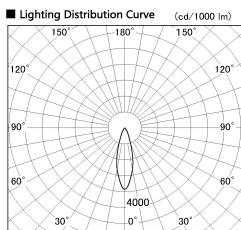

Item no. CD011-4230WW8540D

Series Name: Ceiling Light (Deep Cone)

White Reflector

Installation	Direct mount
Type	
Fixture wattage	42.8W
Beam angle	30 deg
Color Temp.	4000K
CRI	Ra>85
Luminous	3248 lm
Body	Die-cast aluminum alloy
Body finish	White
Trim finish	White
Reflector finish	White
IP Rate	IP20
Light source	COB module
Input Voltage	AC220~240V
Dimming Type	Non-Dimmable
Certificate	CE, CCC
Cut Hole	N/A

Weight	
42.8W	2.6kg
36.0W	2.4kg
28.5W	2.4kg