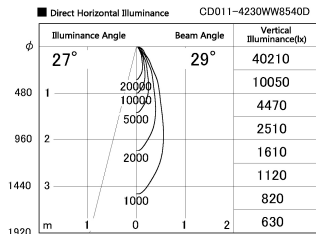

Item no. CD011-4230WW8540D

Series Name: Ceiling Light (Deep Cone)

White Reflector

Installation	Direct mount
Type	
Fixture wattage	42.8W
Beam angle	30 deg
Color Temp.	4000K
CRI	Ra>85
Luminous	3248 lm
Body	Die-cast aluminum alloy
Body finish	White
Trim finish	White
Reflector finish	White
IP Rate	IP20
Light source	COB module
Input Voltage	AC220~240V
Dimming Type	Non-Dimmable
Certificate	CE, CCC
Cut Hole	N/A

Weight	
42.8W	2.6kg
36.0W	2.4kg
28.5W	2.4kg