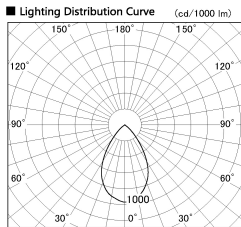

Item no. CD011-4250DW8527D

Series Name: Ceiling Light (Deep Cone)

Dark Mirror Reflector

Installation	Direct mount
Type	Ceiling Light (Deep Cone)
Fixture wattage	42.8W
Beam angle	65 deg
Color Temp.	2700K
CRI	Ra>85
Luminous	2995 lm
Body	Die-cast aluminum alloy
Body finish	White
Trim finish	White
Reflector finish	Dark Mirror
IP Rate	IP20
Light source	COB module
Input Voltage	AC220~240V
Dimming Type	Non-Dimmable
Certificate	CE, CCC
Cut Hole	N/A

Weight	
42.8W	2.6kg
36.0W	2.4kg
28.5W	2.4kg