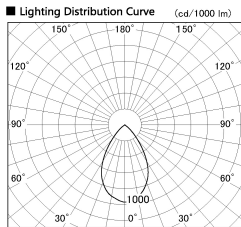

Item no. CD011-4250DW8527D

Series Name: Ceiling Light (Deep Cone)

Dark Mirror Reflector

| | |
|------------------|-------------------------|
| Installation | Direct mount |
| Type | |
| Fixture wattage | 42.8W |
| Beam angle | 65 deg |
| Color Temp. | 2700K |
| CRI | Ra>85 |
| Luminous | 2995 lm |
| Body | Die-cast aluminum alloy |
| Body finish | White |
| Trim finish | White |
| Reflector finish | Dark Mirror |
| IP Rate | IP20 |
| Light source | COB module |
| Input Voltage | AC220~240V |
| Dimming Type | Non-Dimmable |
| Certificate | CE, CCC |
| Cut Hole | N/A |

| Weight | |
|--------|-------|
| 42.8W | 2.6kg |
| 36.0W | 2.4kg |
| 28.5W | 2.4kg |