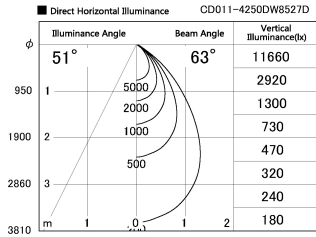

Item no. CD011-4250DW8527D

Series Name: Ceiling Light (Deep Cone)

Dark Mirror Reflector

| | |
|------------------|-------------------------|
| Installation | Direct mount |
| Type | |
| Fixture wattage | 42.8W |
| Beam angle | 65 deg |
| Color Temp. | 2700K |
| CRI | Ra>85 |
| Luminous | 2995 lm |
| Body | Die-cast aluminum alloy |
| Body finish | White |
| Trim finish | White |
| Reflector finish | Dark Mirror |
| IP Rate | IP20 |
| Light source | COB module |
| Input Voltage | AC220~240V |
| Dimming Type | Non-Dimmable |
| Certificate | CE, CCC |
| Cut Hole | N/A |

| Weight | |
|--------|-------|
| 42.8W | 2.6kg |
| 36.0W | 2.4kg |
| 28.5W | 2.4kg |