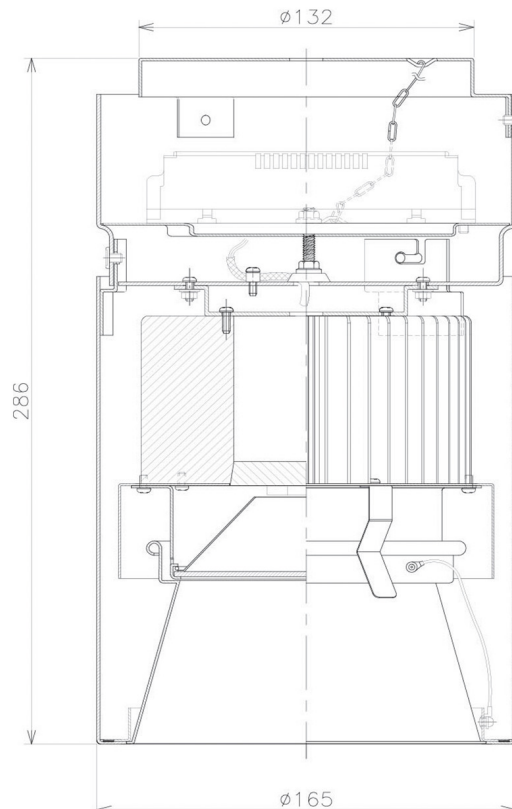

Item no. CD011-4250DW8527D

Series Name: Ceiling Light (Deep Cone)

Dark Mirror Reflector

Installation	Direct mount
Type	Ceiling Light (Deep Cone)
Fixture wattage	42.8W
Beam angle	65 deg
Color Temp.	2700K
CRI	Ra>85
Luminous	2995 lm
Body	Die-cast aluminum alloy
Body finish	White
Trim finish	White
Reflector finish	Dark Mirror
IP Rate	IP20
Light source	COB module
Input Voltage	AC220~240V
Dimming Type	Non-Dimmable
Certificate	CE, CCC
Cut Hole	N/A

Weight	
42.8W	2.6kg
36.0W	2.4kg
28.5W	2.4kg