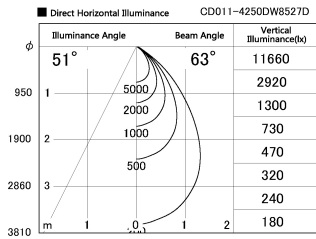

Item no. CD011-4250DW8527D

Series Name: Ceiling Light (Deep Cone)

Dark Mirror Reflector

Installation	Direct mount
Type	Ceiling Light (Deep Cone)
Fixture wattage	42.8W
Beam angle	65 deg
Color Temp.	2700K
CRI	Ra>85
Luminous	2995 lm
Body	Die-cast aluminum alloy
Body finish	White
Trim finish	White
Reflector finish	Dark Mirror
IP Rate	IP20
Light source	COB module
Input Voltage	AC220~240V
Dimming Type	Non-Dimmable
Certificate	CE, CCC
Cut Hole	N/A

Weight	
42.8W	2.6kg
36.0W	2.4kg
28.5W	2.4kg