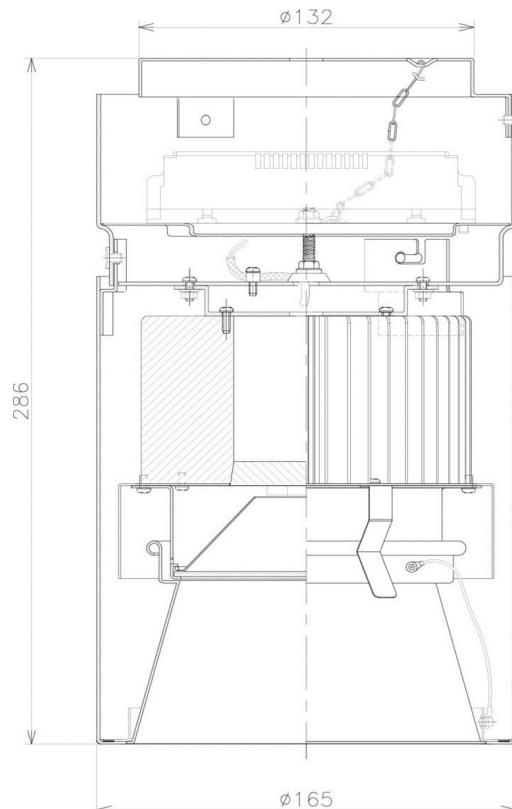

Item no. CD011-4250DW8527D

Series Name: Ceiling Light (Deep Cone)

Dark Mirror Reflector

| | |
|------------------|-------------------------|
| Installation | Direct mount |
| Type | |
| Fixture wattage | 42.8W |
| Beam angle | 65 deg |
| Color Temp. | 2700K |
| CRI | Ra>85 |
| Luminous | 2995 lm |
| Body | Die-cast aluminum alloy |
| Body finish | White |
| Trim finish | White |
| Reflector finish | Dark Mirror |
| IP Rate | IP20 |
| Light source | COB module |
| Input Voltage | AC220~240V |
| Dimming Type | Non-Dimmable |
| Certificate | CE, CCC |
| Cut Hole | N/A |

| Weight | |
|--------|-------|
| 42.8W | 2.6kg |
| 36.0W | 2.4kg |
| 28.5W | 2.4kg |