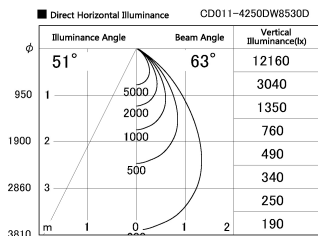

Item no. CD011-4250DW8530D

Series Name: Ceiling Light (Deep Cone)

Dark Mirror Reflector

Installation	Direct mount
Type	
Fixture wattage	42.8W
Beam angle	65 deg
Color Temp.	3000K
CRI	Ra>85
Luminous	3123 lm
Body	Die-cast aluminum alloy
Body finish	White
Trim finish	White
Reflector finish	Dark Mirror
IP Rate	IP20
Light source	COB module
Input Voltage	AC220~240V
Dimming Type	Non-Dimmable
Certificate	CE, CCC
Cut Hole	N/A

Weight	
42.8W	2.6kg
36.0W	2.4kg
28.5W	2.4kg