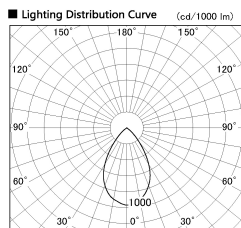

Item no. CD011-4250DW8530D

Series Name: Ceiling Light (Deep Cone)

Dark Mirror Reflector

Installation	Direct mount
Type	
Fixture wattage	42.8W
Beam angle	65 deg
Color Temp.	3000K
CRI	Ra>85
Luminous	3123 lm
Body	Die-cast aluminum alloy
Body finish	White
Trim finish	White
Reflector finish	Dark Mirror
IP Rate	IP20
Light source	COB module
Input Voltage	AC220~240V
Dimming Type	Non-Dimmable
Certificate	CE, CCC
Cut Hole	N/A

Weight	
42.8W	2.6kg
36.0W	2.4kg
28.5W	2.4kg