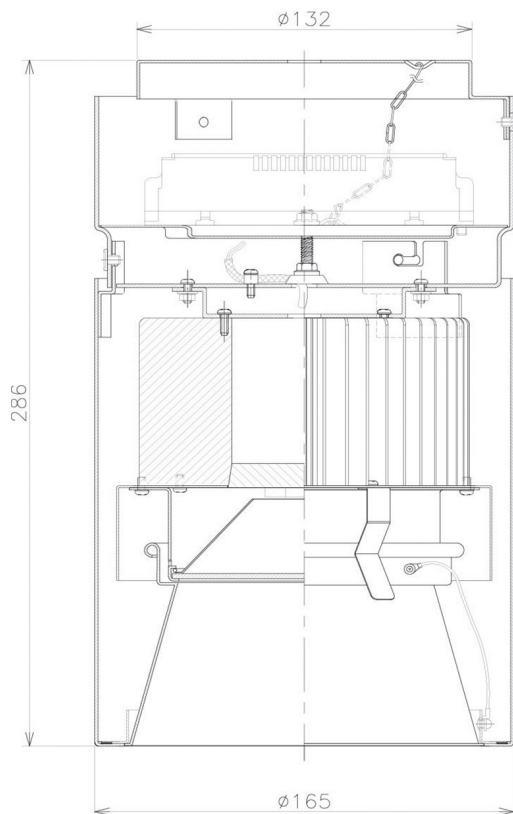

Item no. CD011-4250DW8530D

Series Name: Ceiling Light (Deep Cone)

Dark Mirror Reflector

Installation	Direct mount
Type	
Fixture wattage	42.8W
Beam angle	65 deg
Color Temp.	3000K
CRI	Ra>85
Luminous	3123 lm
Body	Die-cast aluminum alloy
Body finish	White
Trim finish	White
Reflector finish	Dark Mirror
IP Rate	IP20
Light source	COB module
Input Voltage	AC220~240V
Dimming Type	Non-Dimmable
Certificate	CE, CCC
Cut Hole	N/A

Weight	
42.8W	2.6kg
36.0W	2.4kg
28.5W	2.4kg