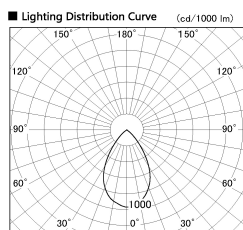

Item no. CD011-4250DW8535D

Series Name: Ceiling Light (Deep Cone)

Dark Mirror Reflector

| | |
|------------------|-------------------------|
| Installation | Direct mount |
| Type | |
| Fixture wattage | 42.8W |
| Beam angle | 65 deg |
| Color Temp. | 3500K |
| CRI | Ra>85 |
| Luminous | 3173 lm |
| Body | Die-cast aluminum alloy |
| Body finish | White |
| Trim finish | White |
| Reflector finish | Dark Mirror |
| IP Rate | IP20 |
| Light source | COB module |
| Input Voltage | AC220~240V |
| Dimming Type | Non-Dimmable |
| Certificate | CE, CCC |
| Cut Hole | N/A |

| Weight | |
|--------|-------|
| 42.8W | 2.6kg |
| 36.0W | 2.4kg |
| 28.5W | 2.4kg |