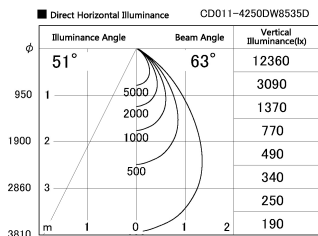

Item no. CD011-4250DW8535D

Series Name: Ceiling Light (Deep Cone)

Dark Mirror Reflector

| | |
|------------------|-------------------------|
| Installation | Direct mount |
| Type | |
| Fixture wattage | 42.8W |
| Beam angle | 65 deg |
| Color Temp. | 3500K |
| CRI | Ra>85 |
| Luminous | 3173 lm |
| Body | Die-cast aluminum alloy |
| Body finish | White |
| Trim finish | White |
| Reflector finish | Dark Mirror |
| IP Rate | IP20 |
| Light source | COB module |
| Input Voltage | AC220~240V |
| Dimming Type | Non-Dimmable |
| Certificate | CE, CCC |
| Cut Hole | N/A |

| Weight | |
|--------|-------|
| 42.8W | 2.6kg |
| 36.0W | 2.4kg |
| 28.5W | 2.4kg |