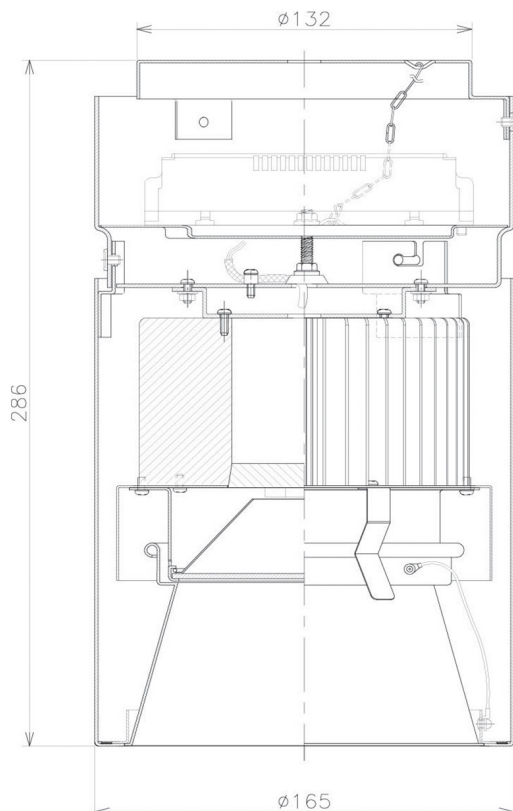

Item no. CD011-4250DW8535D

Series Name: Ceiling Light (Deep Cone)

Dark Mirror Reflector

| | |
|------------------|-------------------------|
| Installation | Direct mount |
| Type | |
| Fixture wattage | 42.8W |
| Beam angle | 65 deg |
| Color Temp. | 3500K |
| CRI | Ra>85 |
| Luminous | 3173 lm |
| Body | Die-cast aluminum alloy |
| Body finish | White |
| Trim finish | White |
| Reflector finish | Dark Mirror |
| IP Rate | IP20 |
| Light source | COB module |
| Input Voltage | AC220~240V |
| Dimming Type | Non-Dimmable |
| Certificate | CE, CCC |
| Cut Hole | N/A |

| Weight | |
|--------|-------|
| 42.8W | 2.6kg |
| 36.0W | 2.4kg |
| 28.5W | 2.4kg |